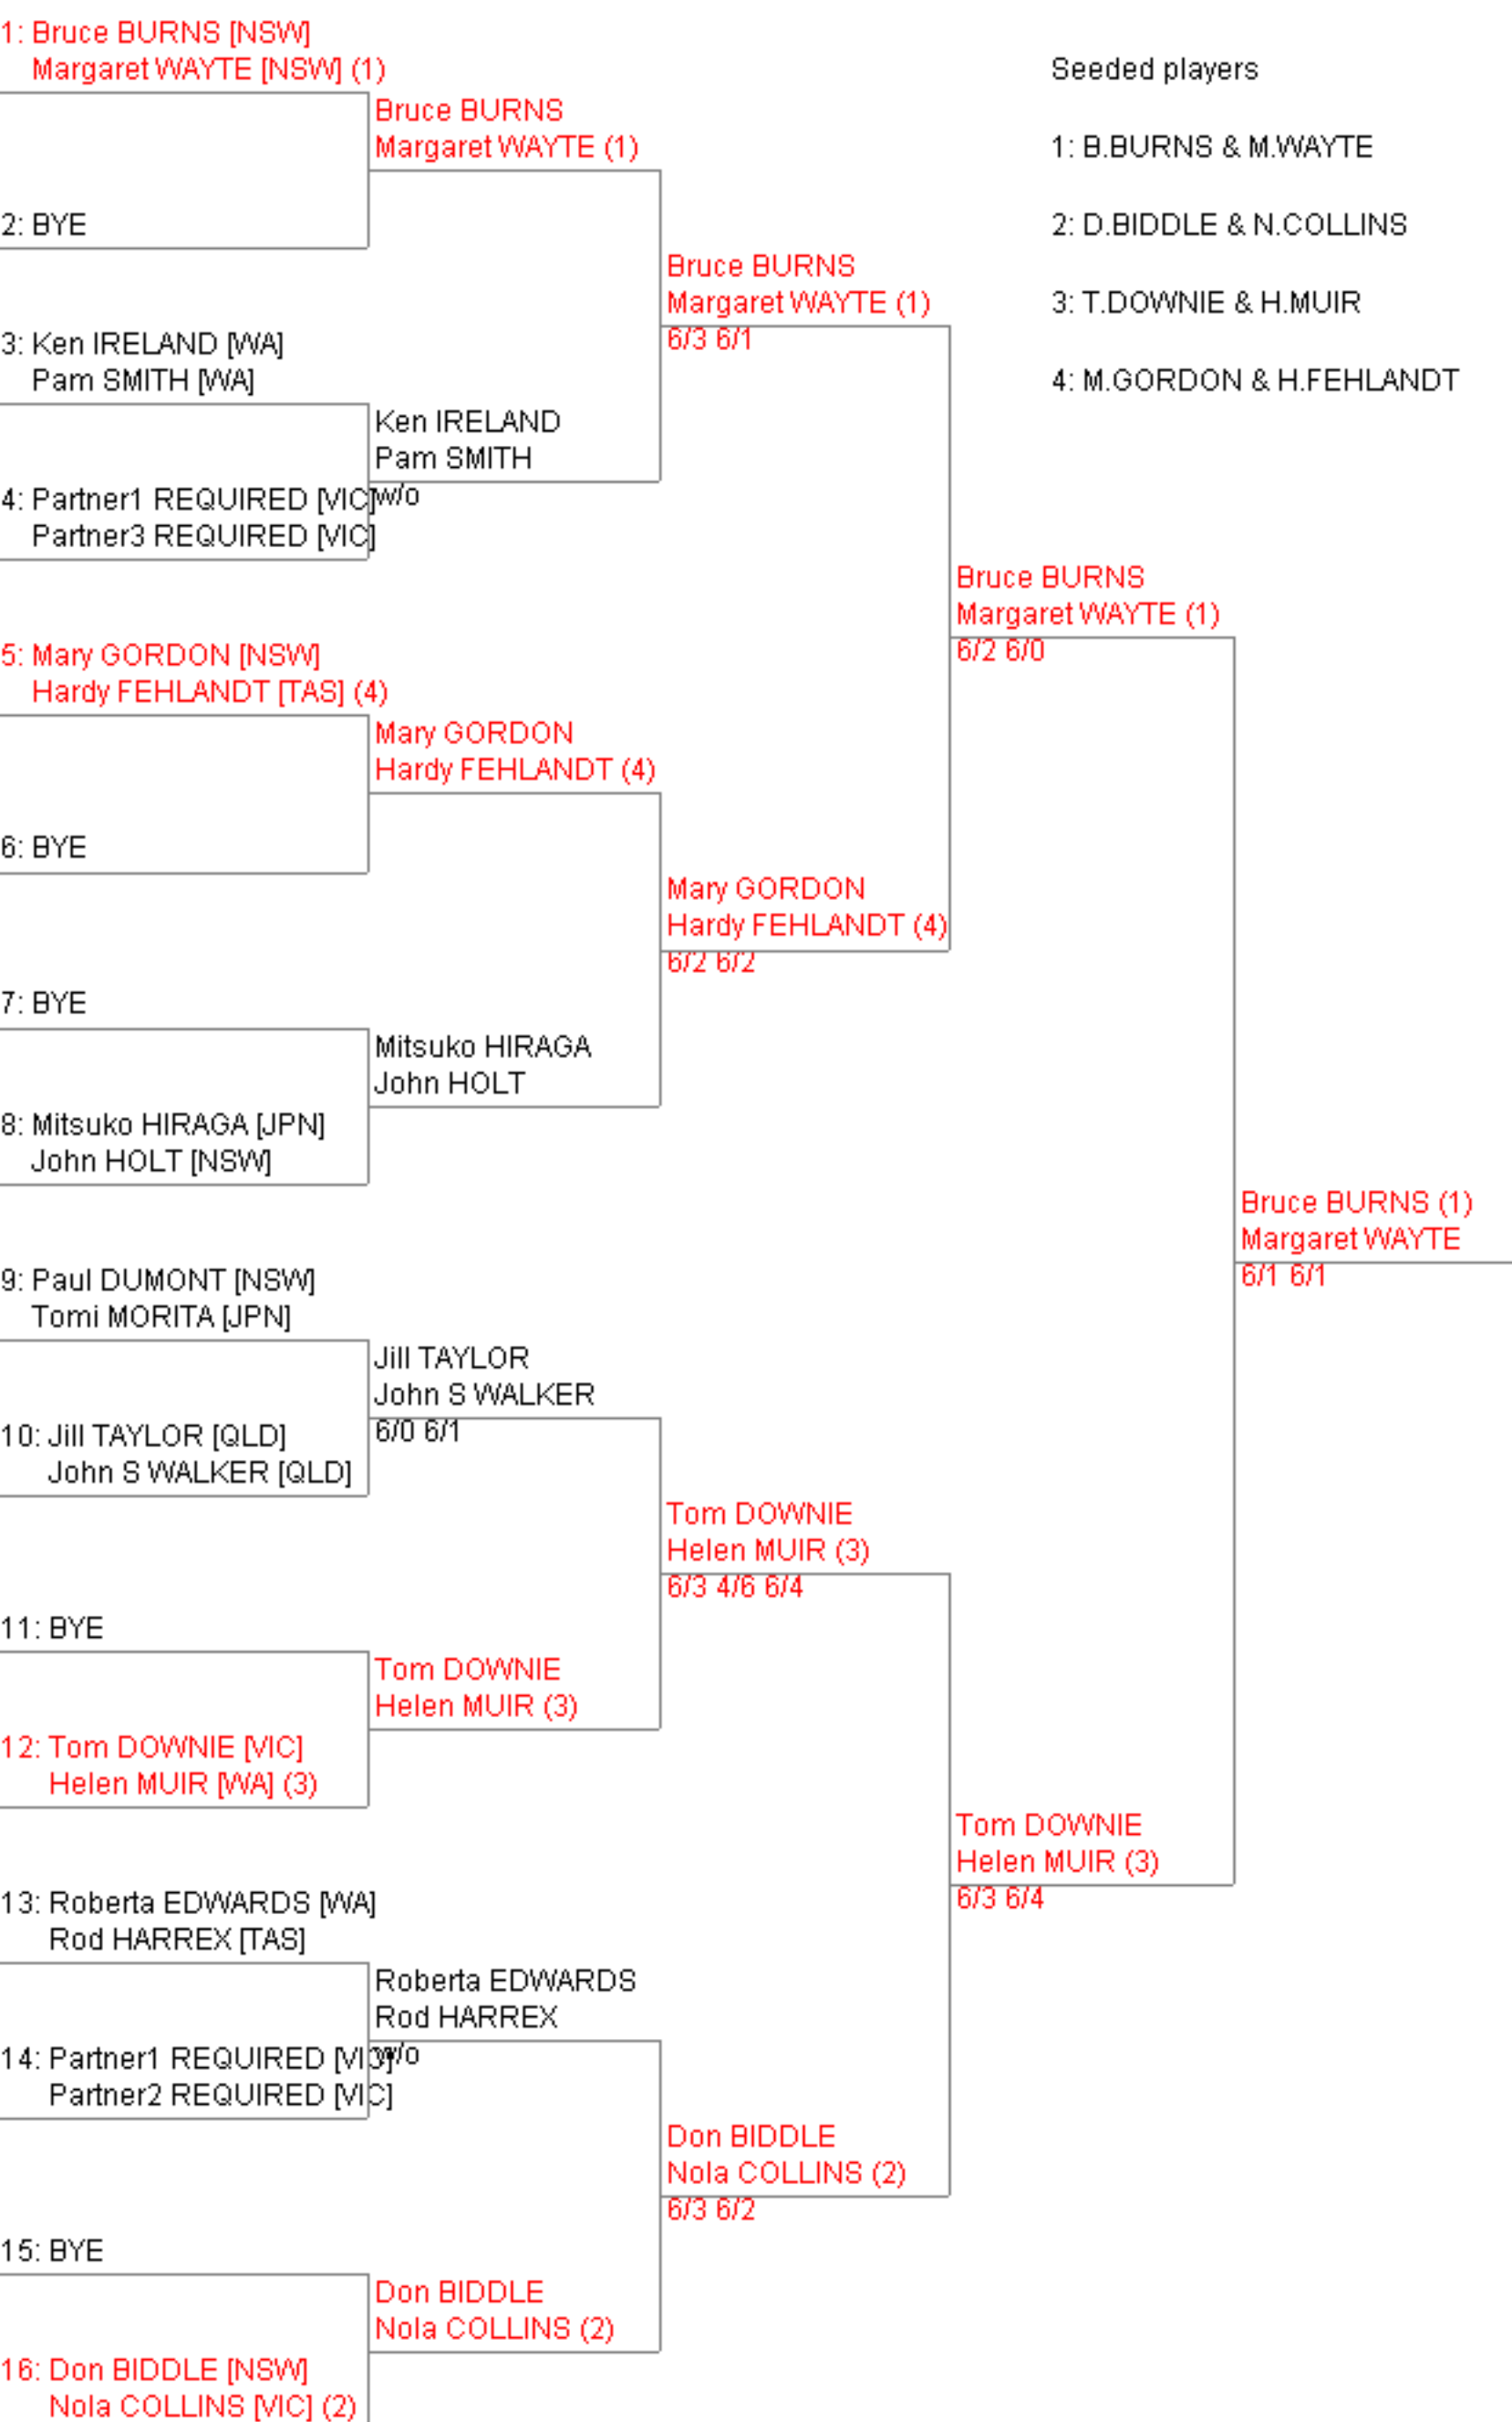

Event 45. 65 MIXED DOUBLES

Printed: 31/01/08 17:11:55

Bruce BURNS (1)
Margaret WAYTE
6/1 6/1

Bruce BURNS
Margaret WAYTE (1)
6/2 6/0

Bruce BURNS
Margaret WAYTE (1)
6/3 6/1

Mary GORDON
Hardy FEHLANDT (4)
6/2 6/2

Tom DOWNIE
Helen MUIR (3)
6/3 6/4

Tom DOWNIE
Helen MUIR (3)
6/3 4/6 6/4

Don BIDDLE
Nola COLLINS (2)
6/3 6/2