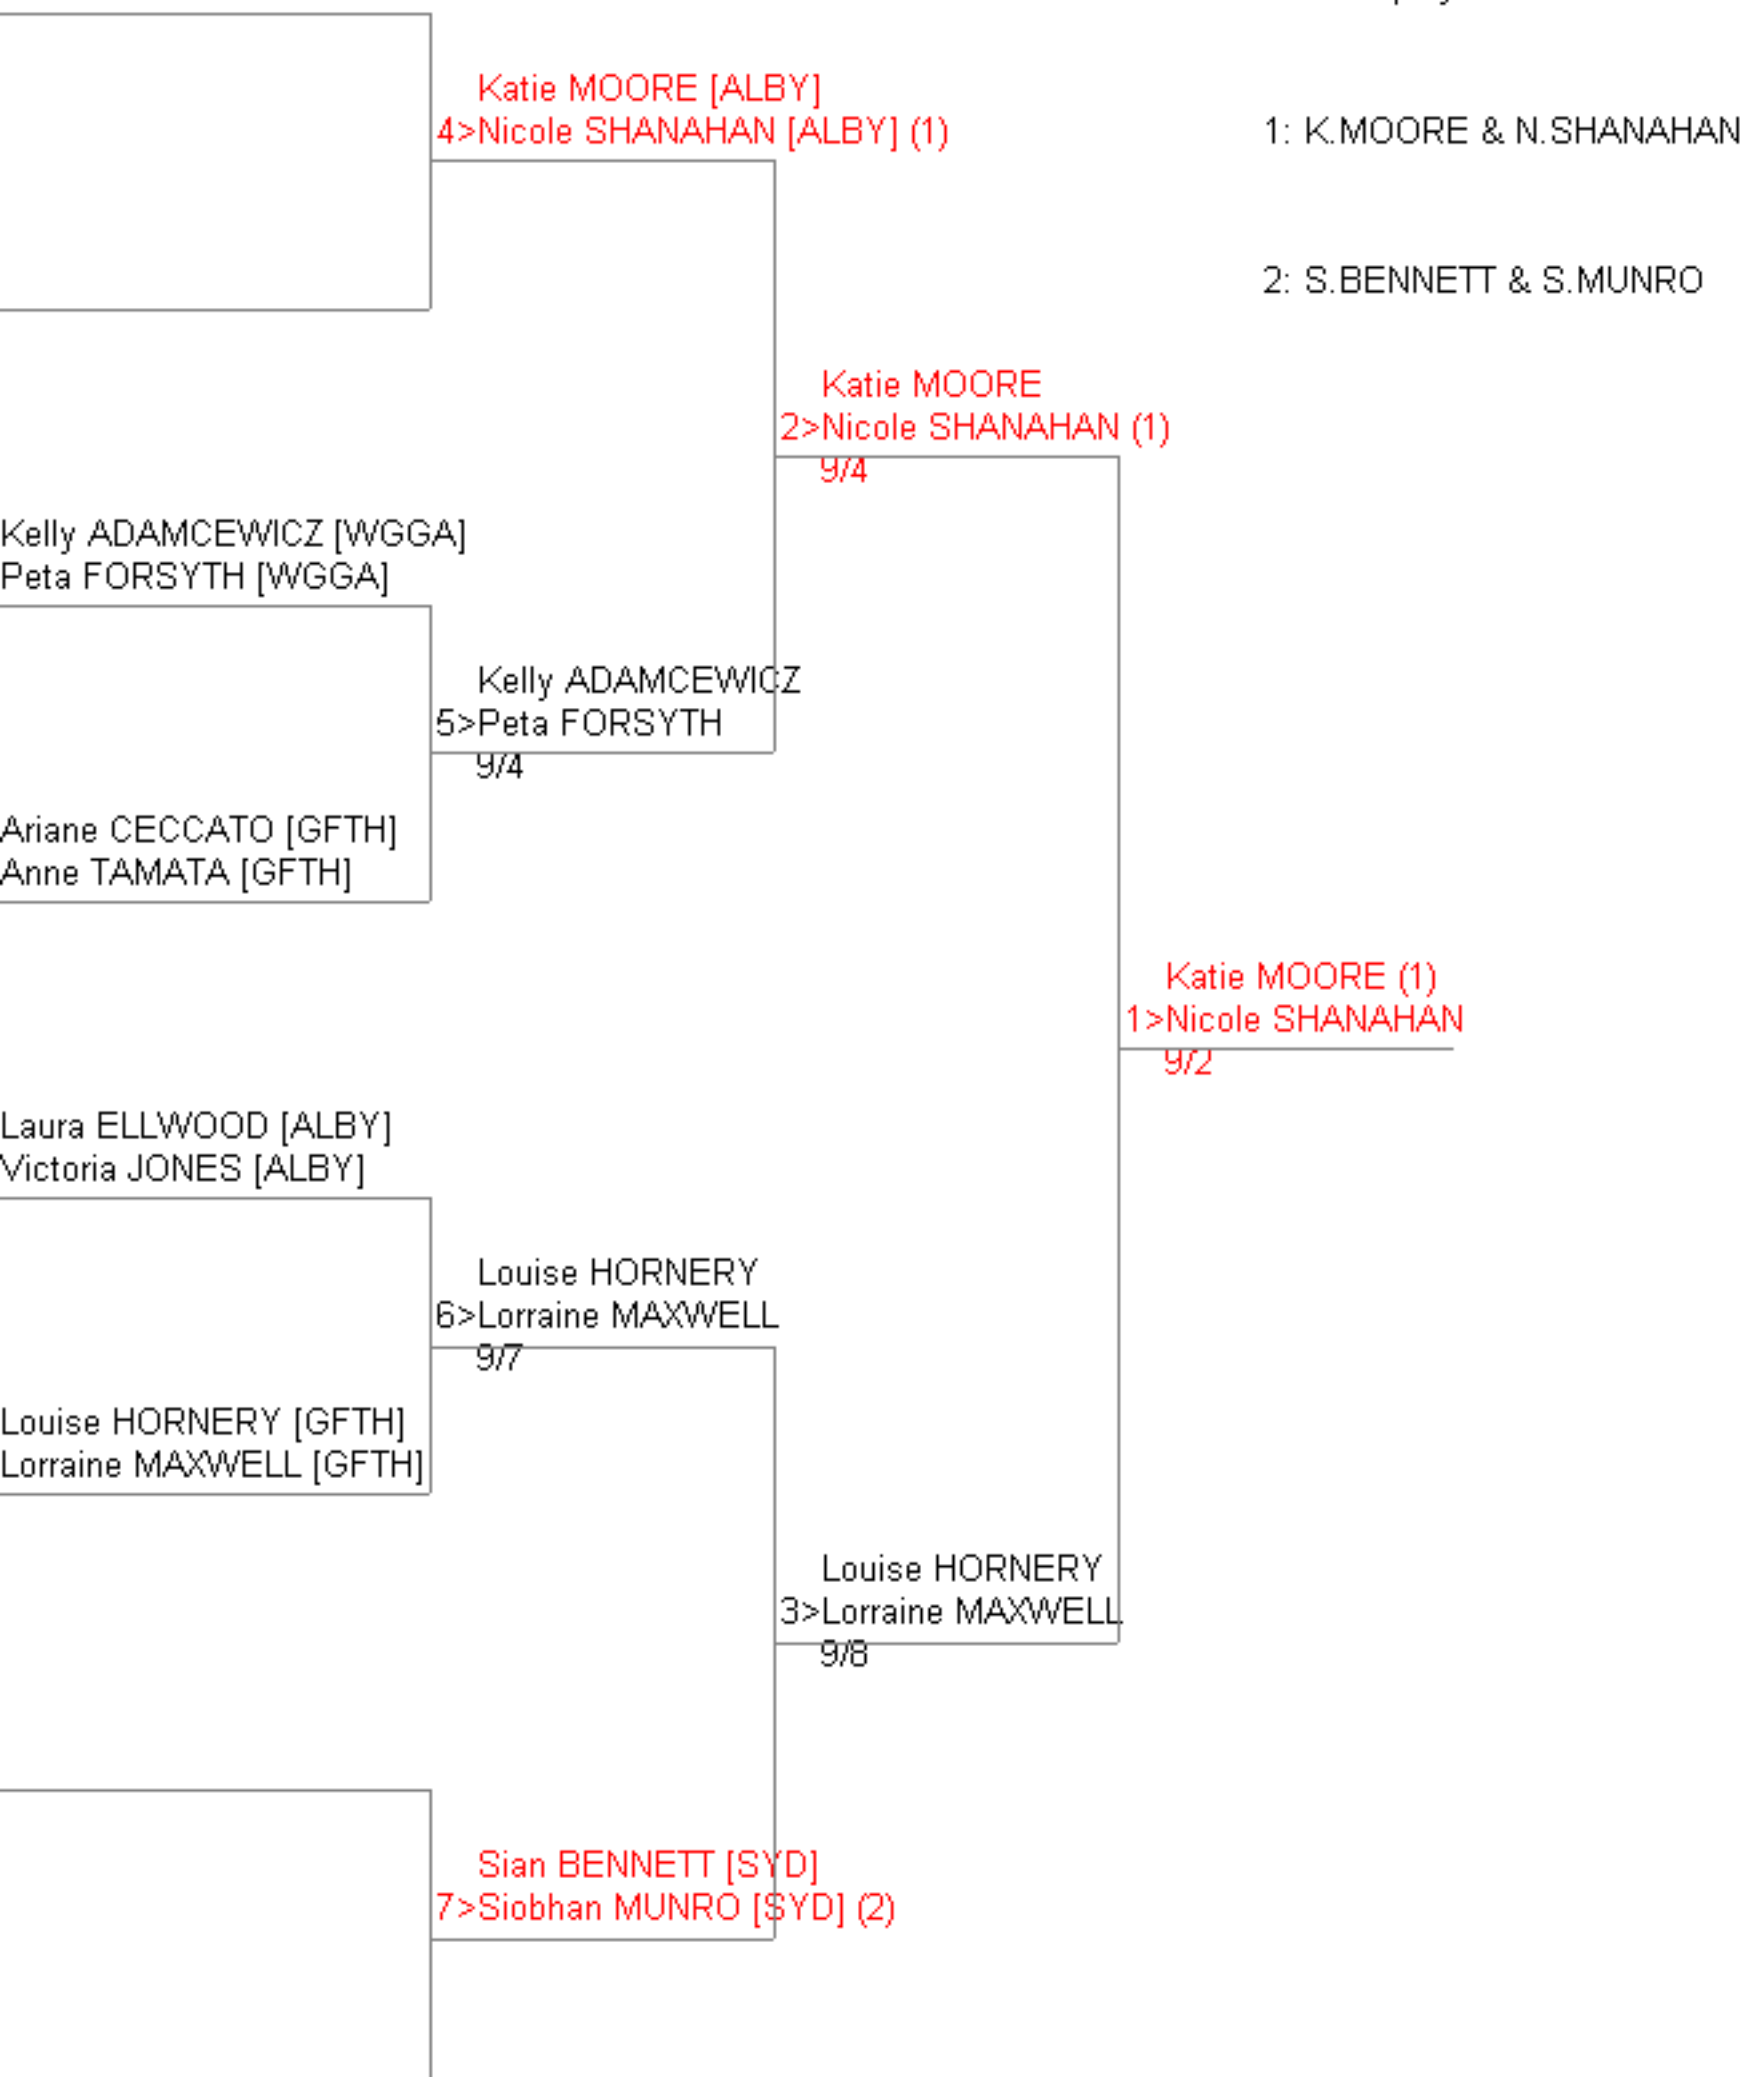

Event 4. OPEN WOMENS DOUBLES

Printed: 12/06/2006 16:39:08

Seeded players

First Match Losers play Special Doubles

Computer Assisted Tournaments - www.92computing.com - Griffith Tennis Club

2006 MIA OPEN