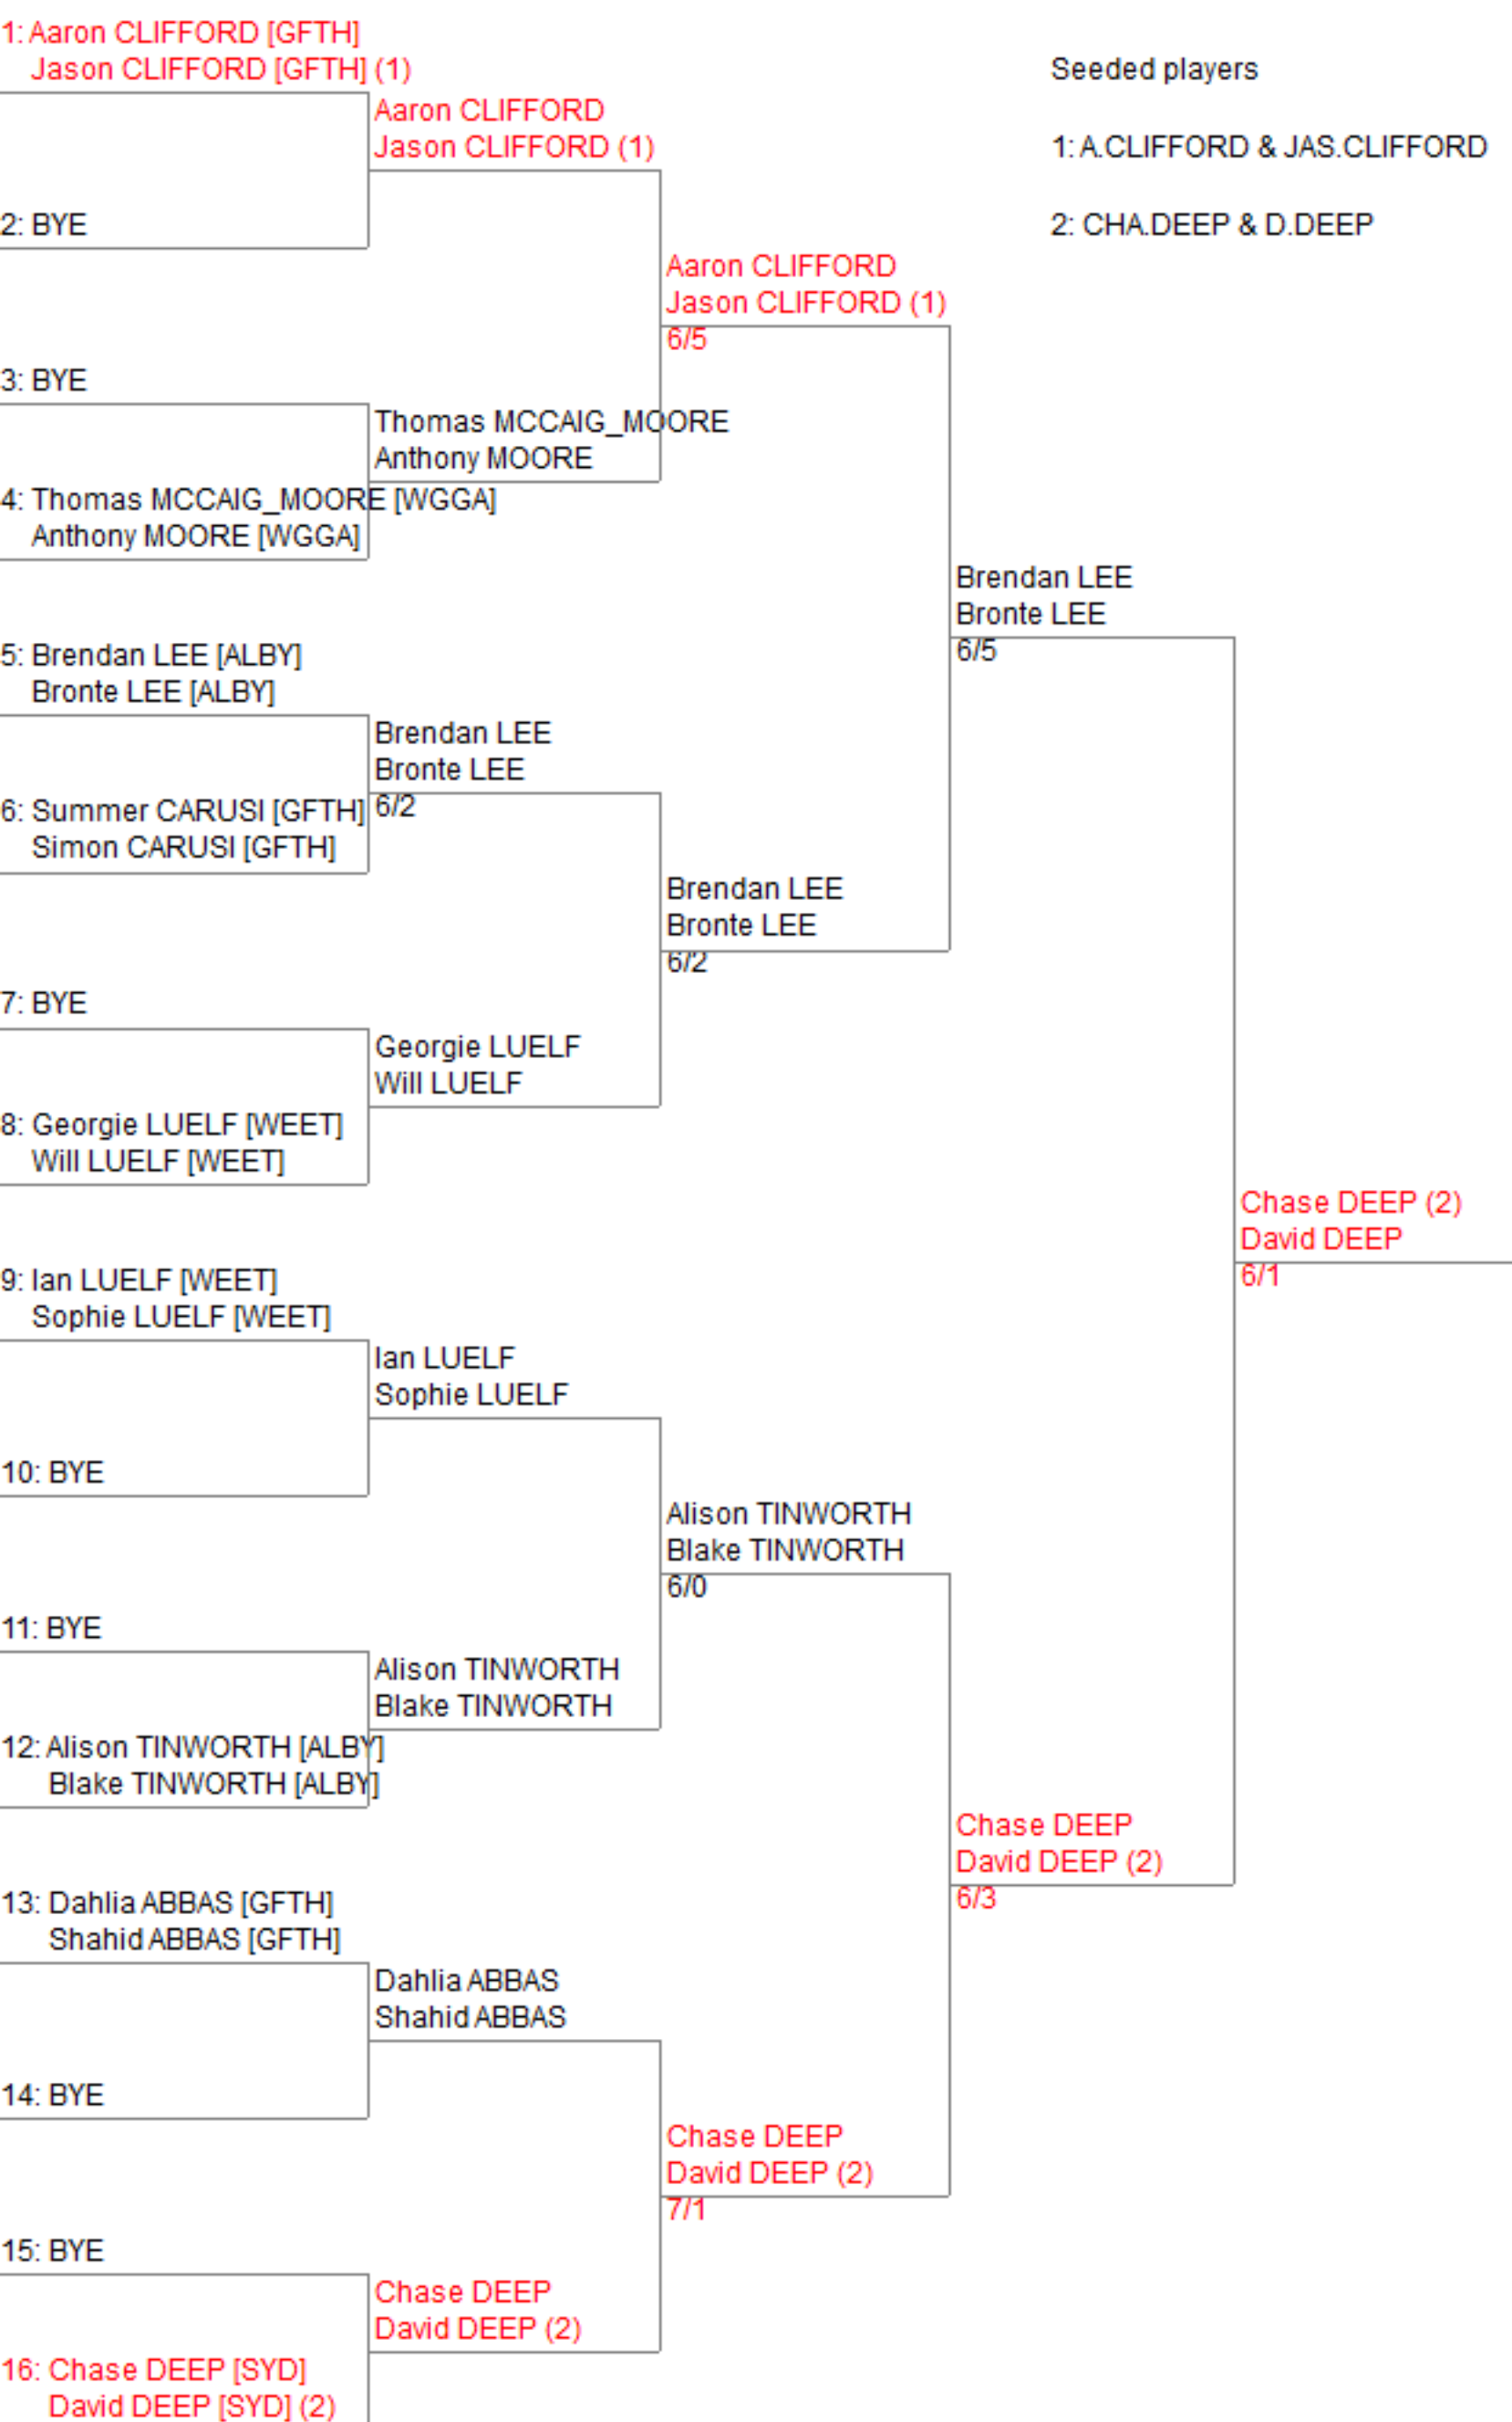

2016 MIA Open Tennis Championships

Event 46. PARENT/CHILD DOUBLES

Printed: 13/06/16 16:58:30

FIRST MATCH LOSERS TO b DIV