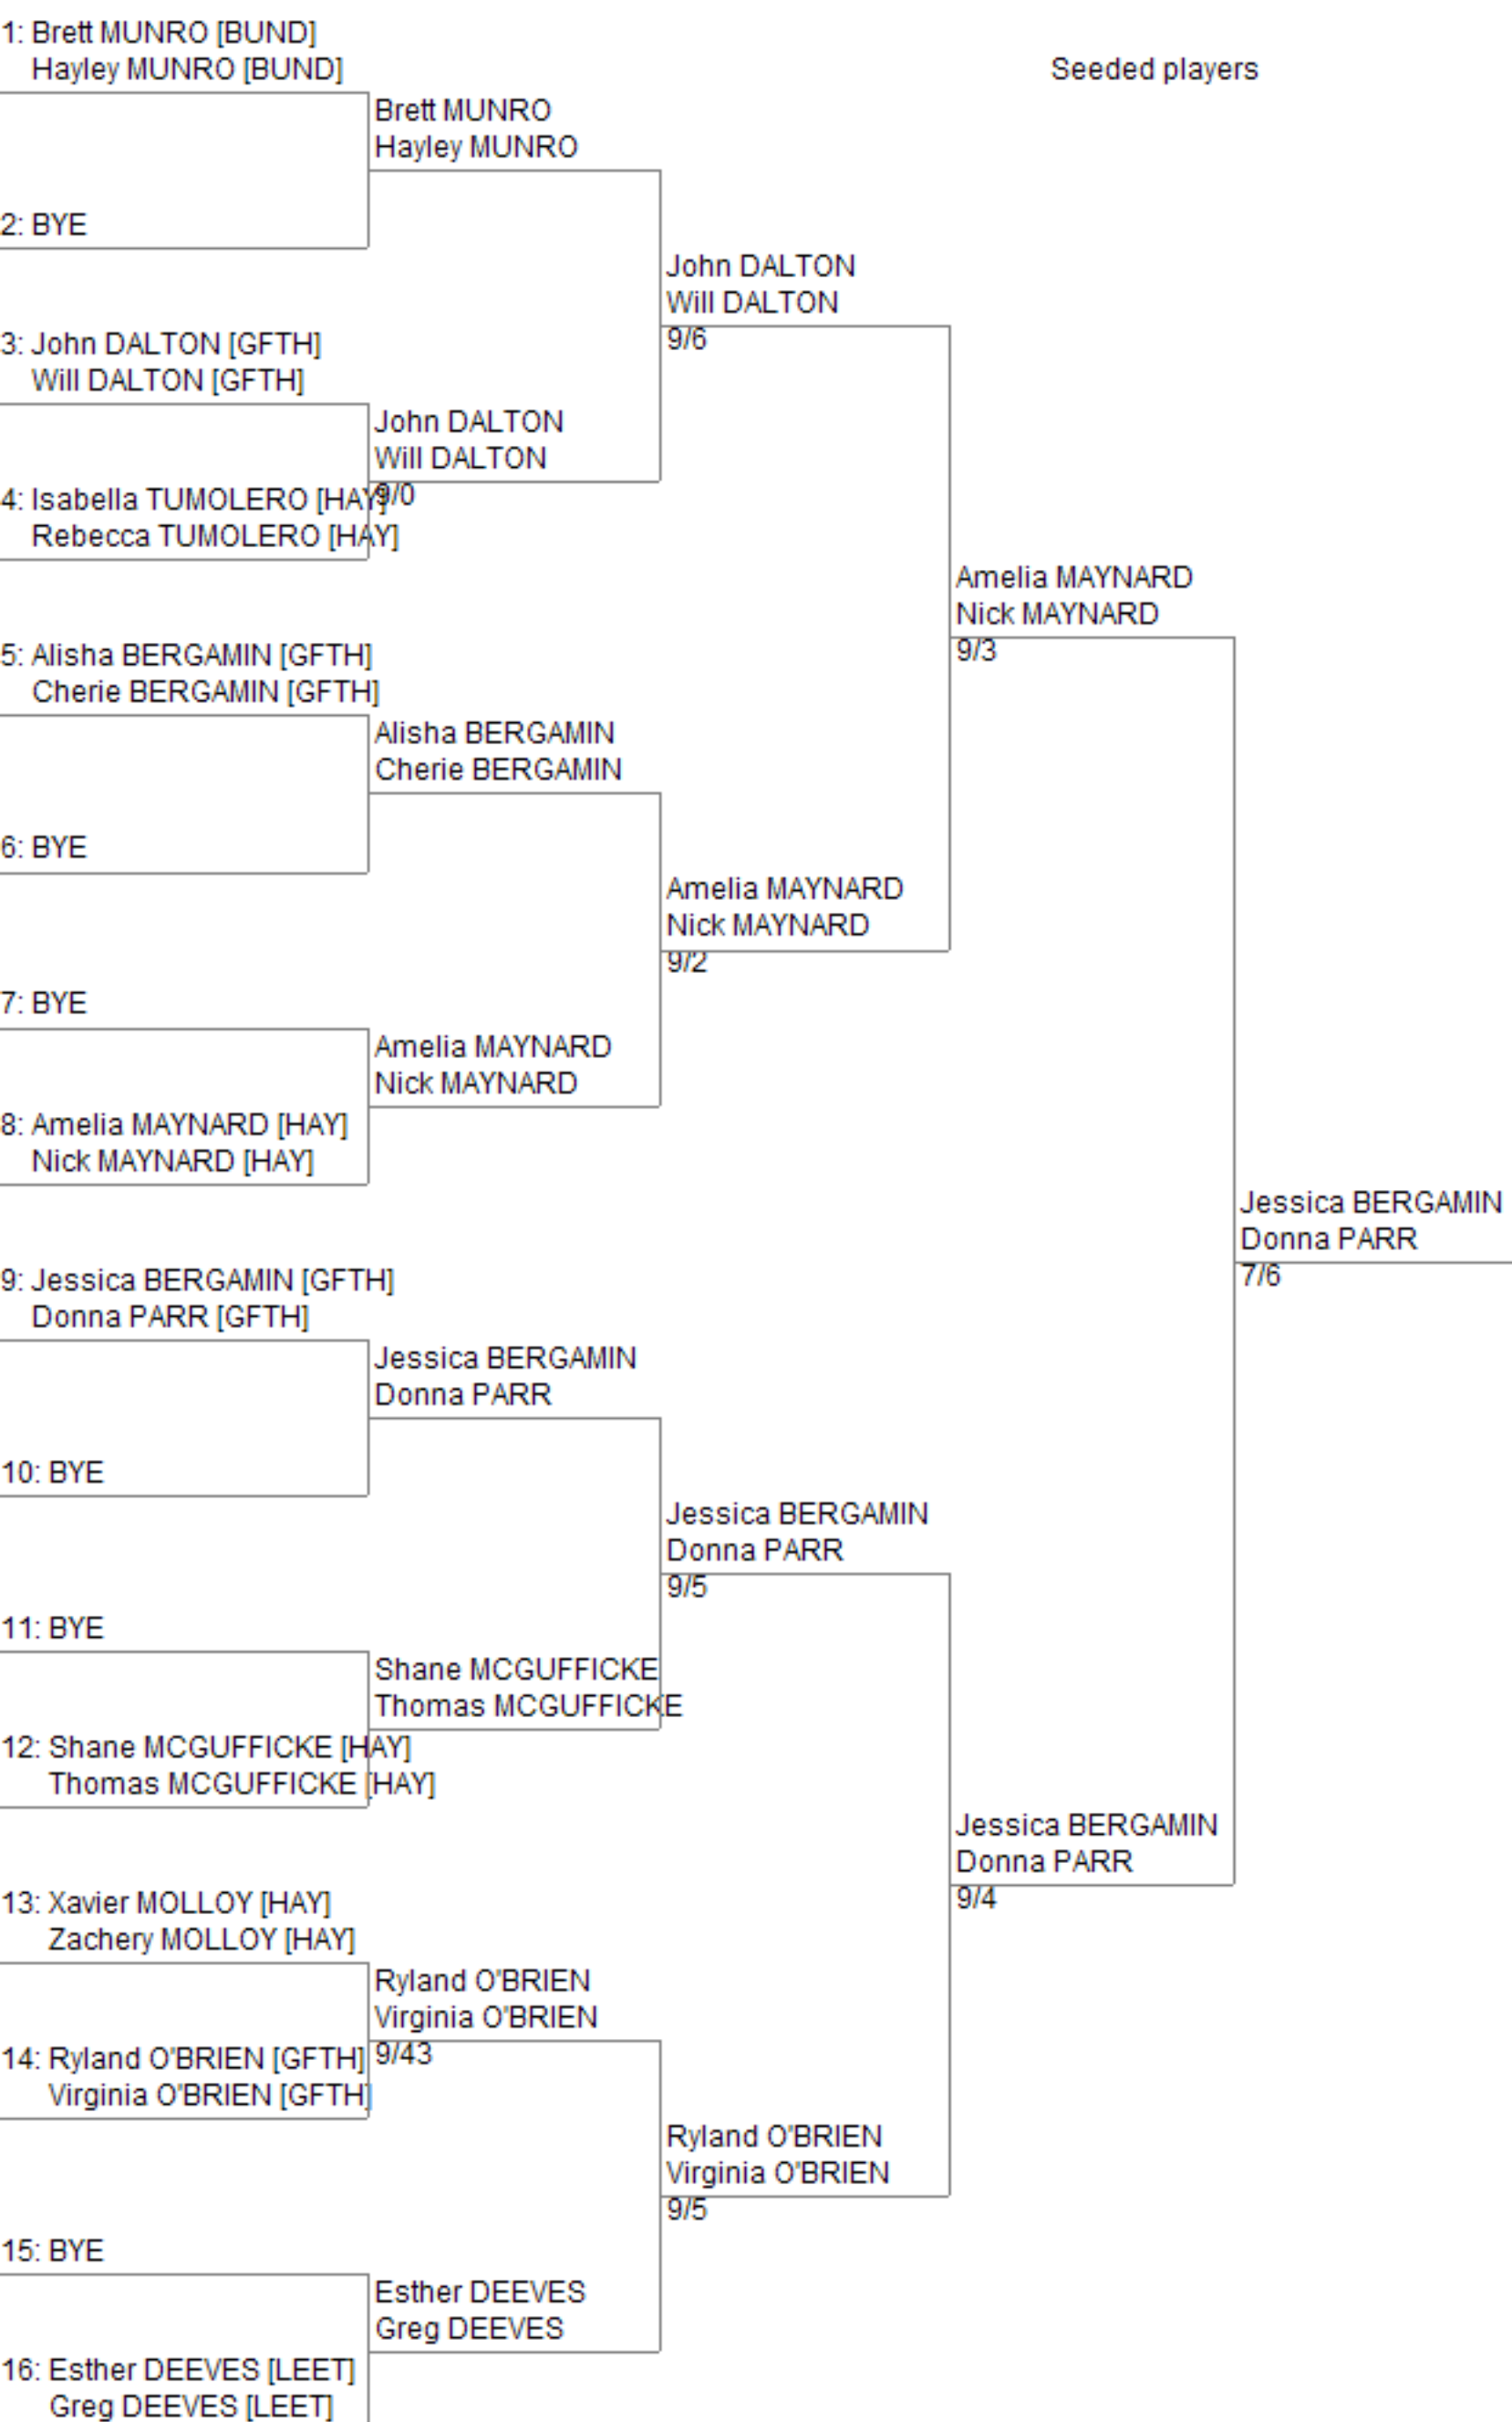

Event 39. PARENT CHILD A/B DOUBLES

Printed: 27/09/09 17:27:01

First match losers to event 38 B Div