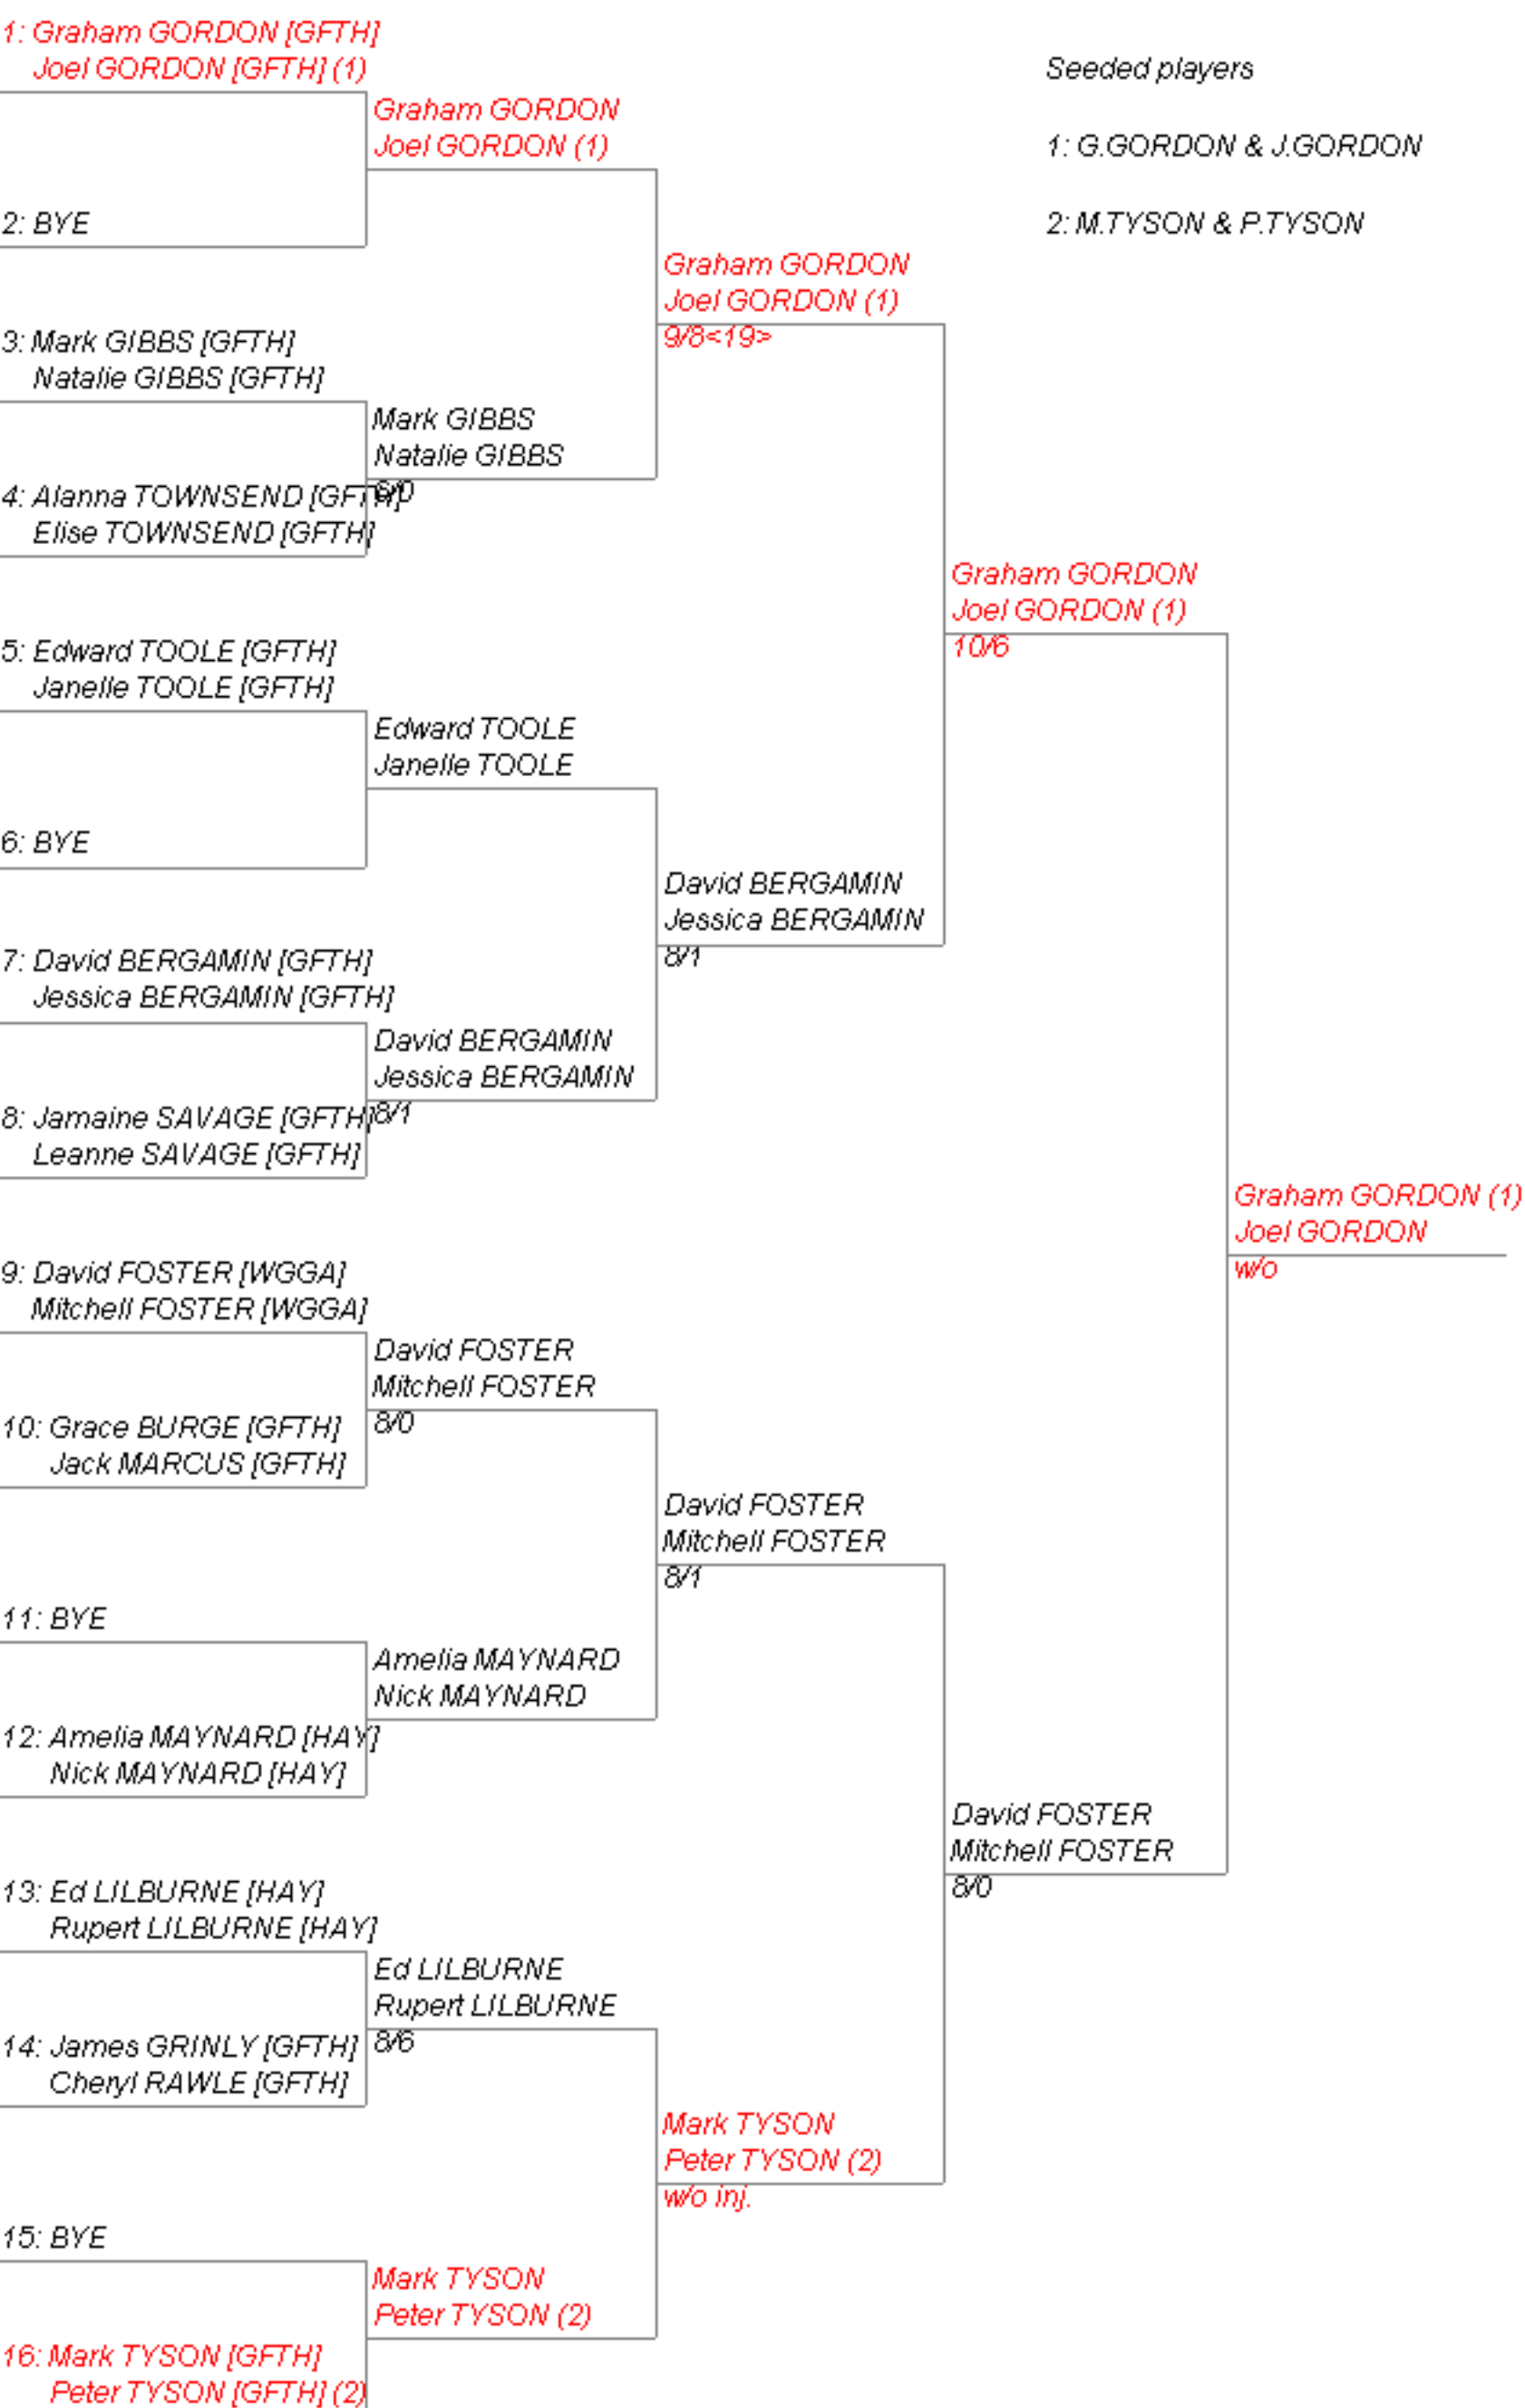

Event 39. PARENT CHILD A/ B DOUBLES

Printed: 25/09/2011 4:21:37 PM

First match losers to event 38 B Div