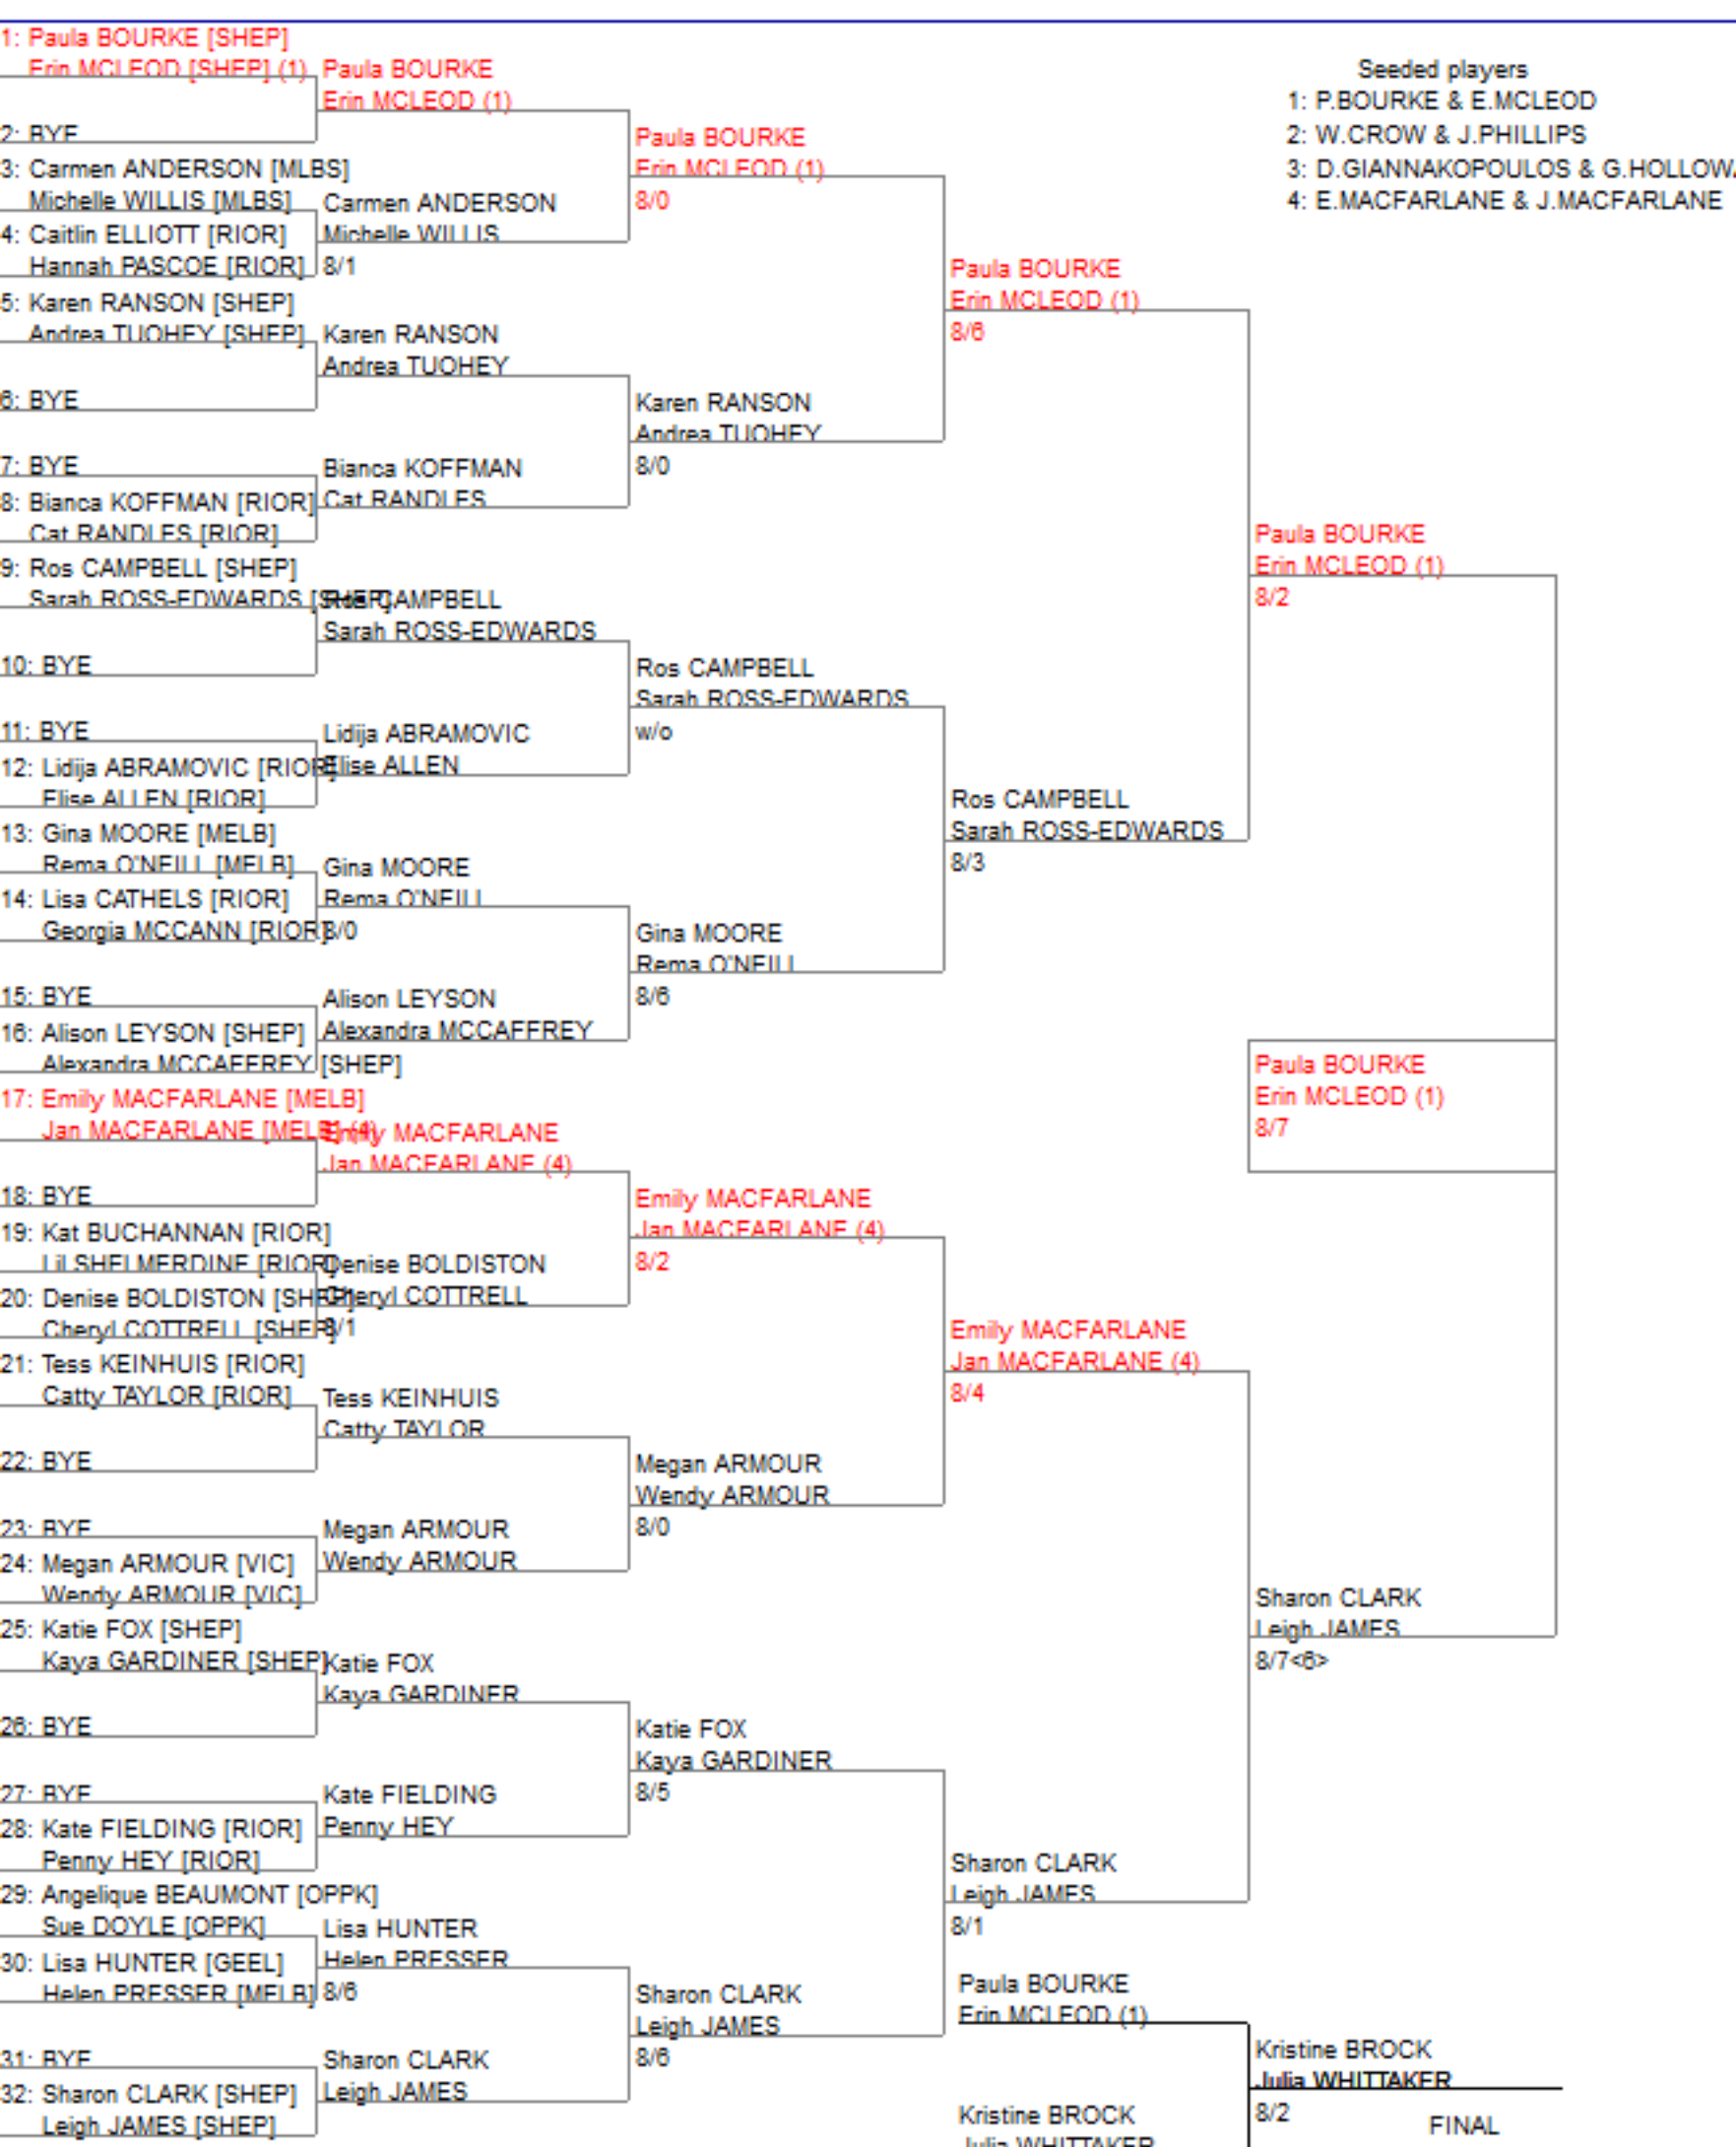

2012 Shepparton Easter Tournament

Event 21. C GRADE WOMENS DOUBLES

Printed: 09/04/12 16:55:31

2012 Shepparton Easter Tournament

Event 21. C GRADE WOMENS DOUBLES

Printed: 09/04/12 16:55:31