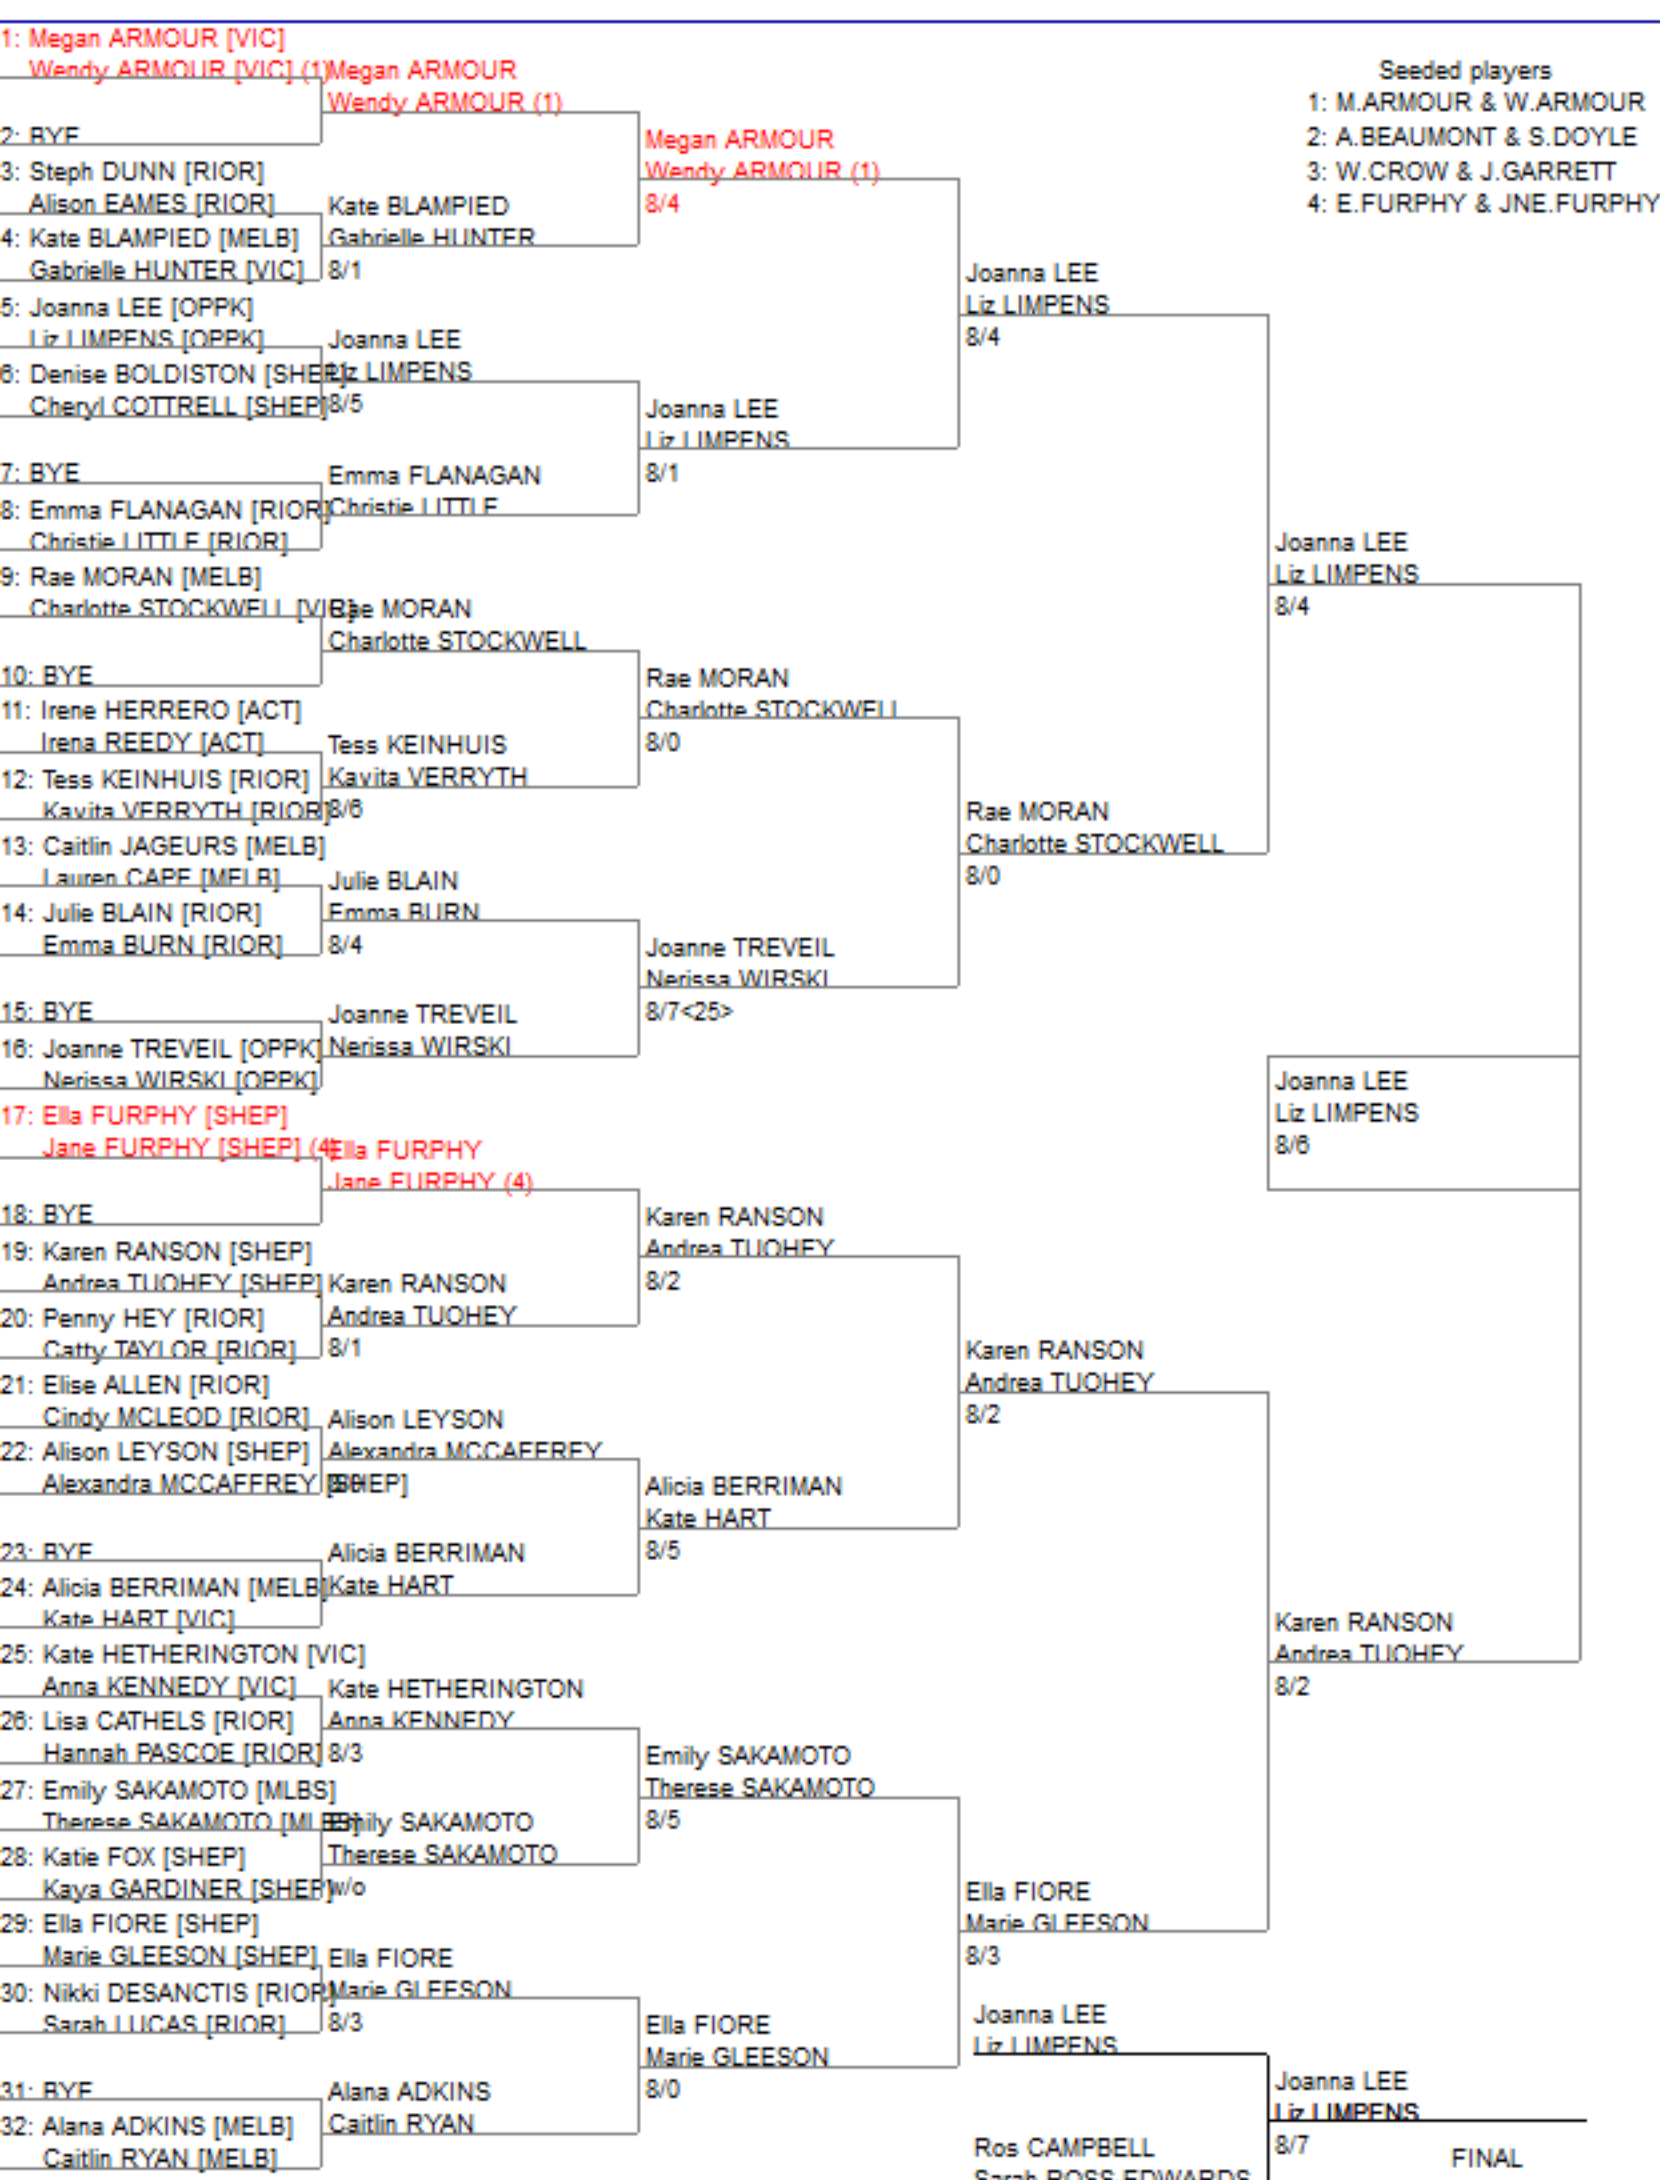

2012 Shepparton Easter Tournament

Event 26. D GRADE WOMENS DOUBLES

Printed: 09/04/12 16:55:40

2012 Shepparton Easter Tournament

Event 26. D GRADE WOMENS DOUBLES

Printed: 09/04/12 16:55:40