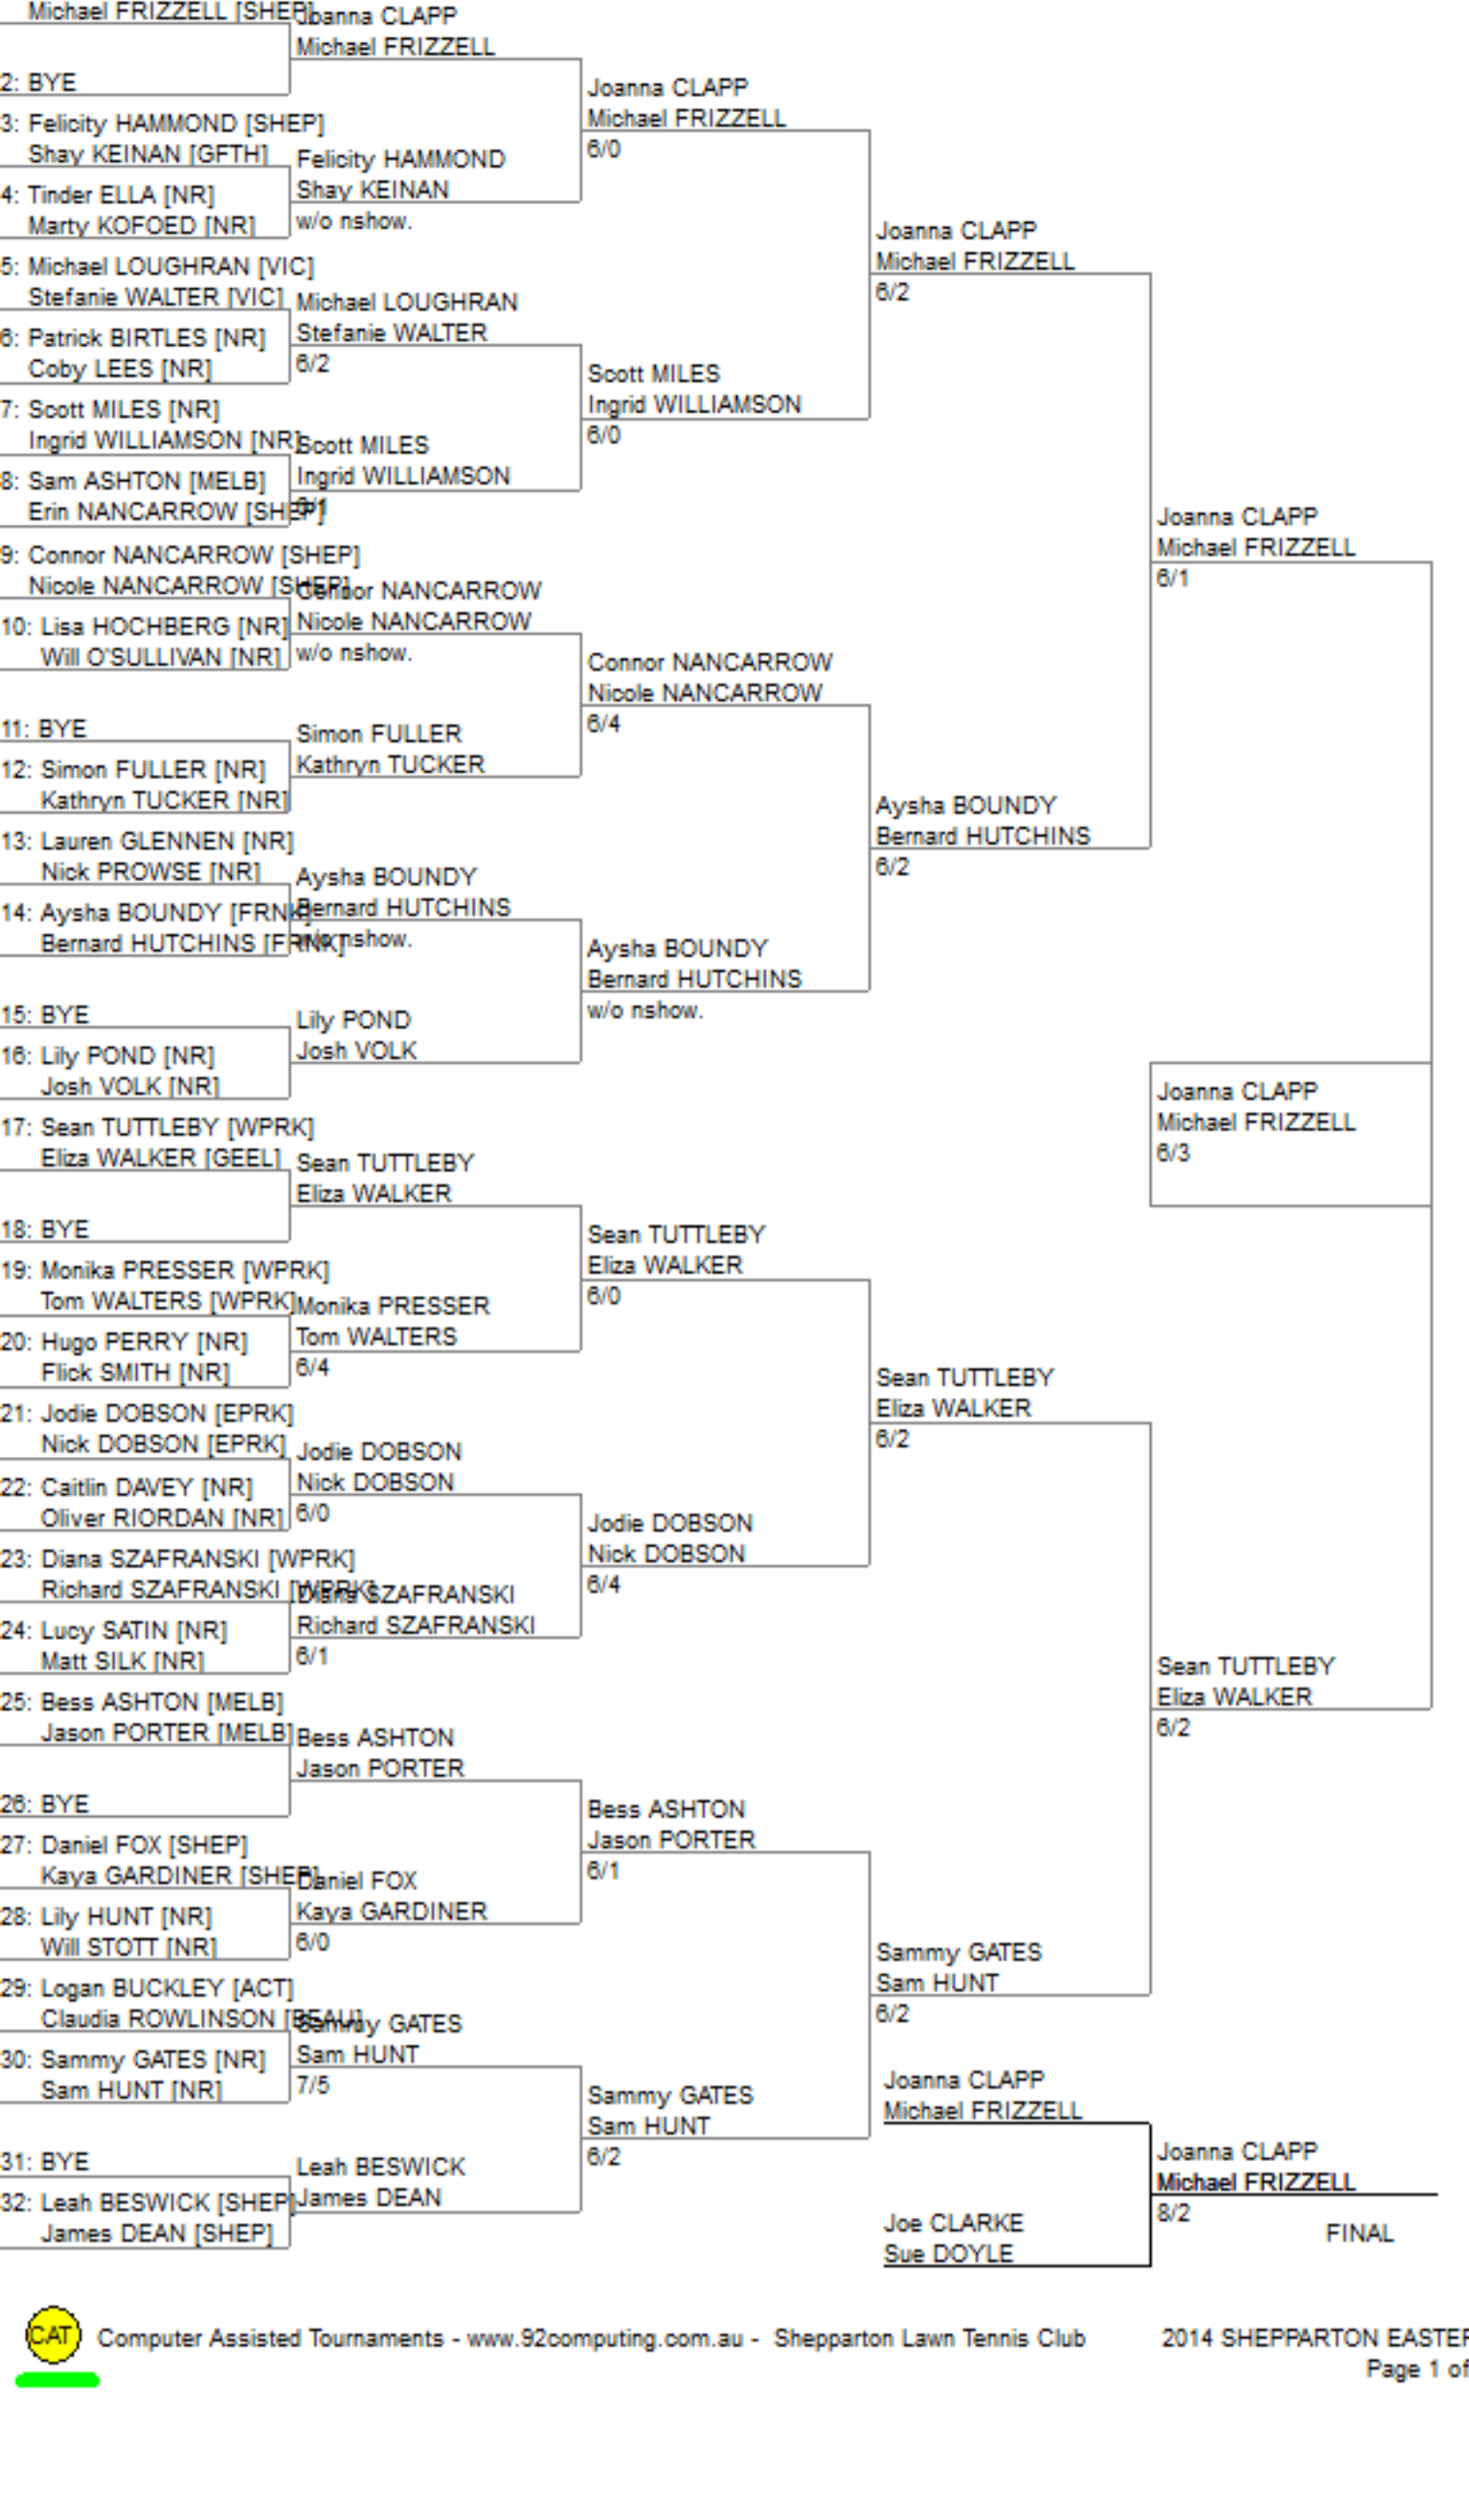

2014 Shepparton Easter Tournament

Event 27. D GRADE MIXED DOUBLES

Printed: 22/04/14 07:12:21

2014 Shepparton Easter Tournament

Event 27. D GRADE MIXED DOUBLES

Printed: 22/04/14 07:12:21

2014 Shepparton Easter Tournament

Event 27. D GRADE MIXED DOUBLES

Printed: 22/04/14 07:12:21

2014 Shepparton Easter Tournament

Event 27. D GRADE MIXED DOUBLES

Printed: 22/04/14 07:12:21