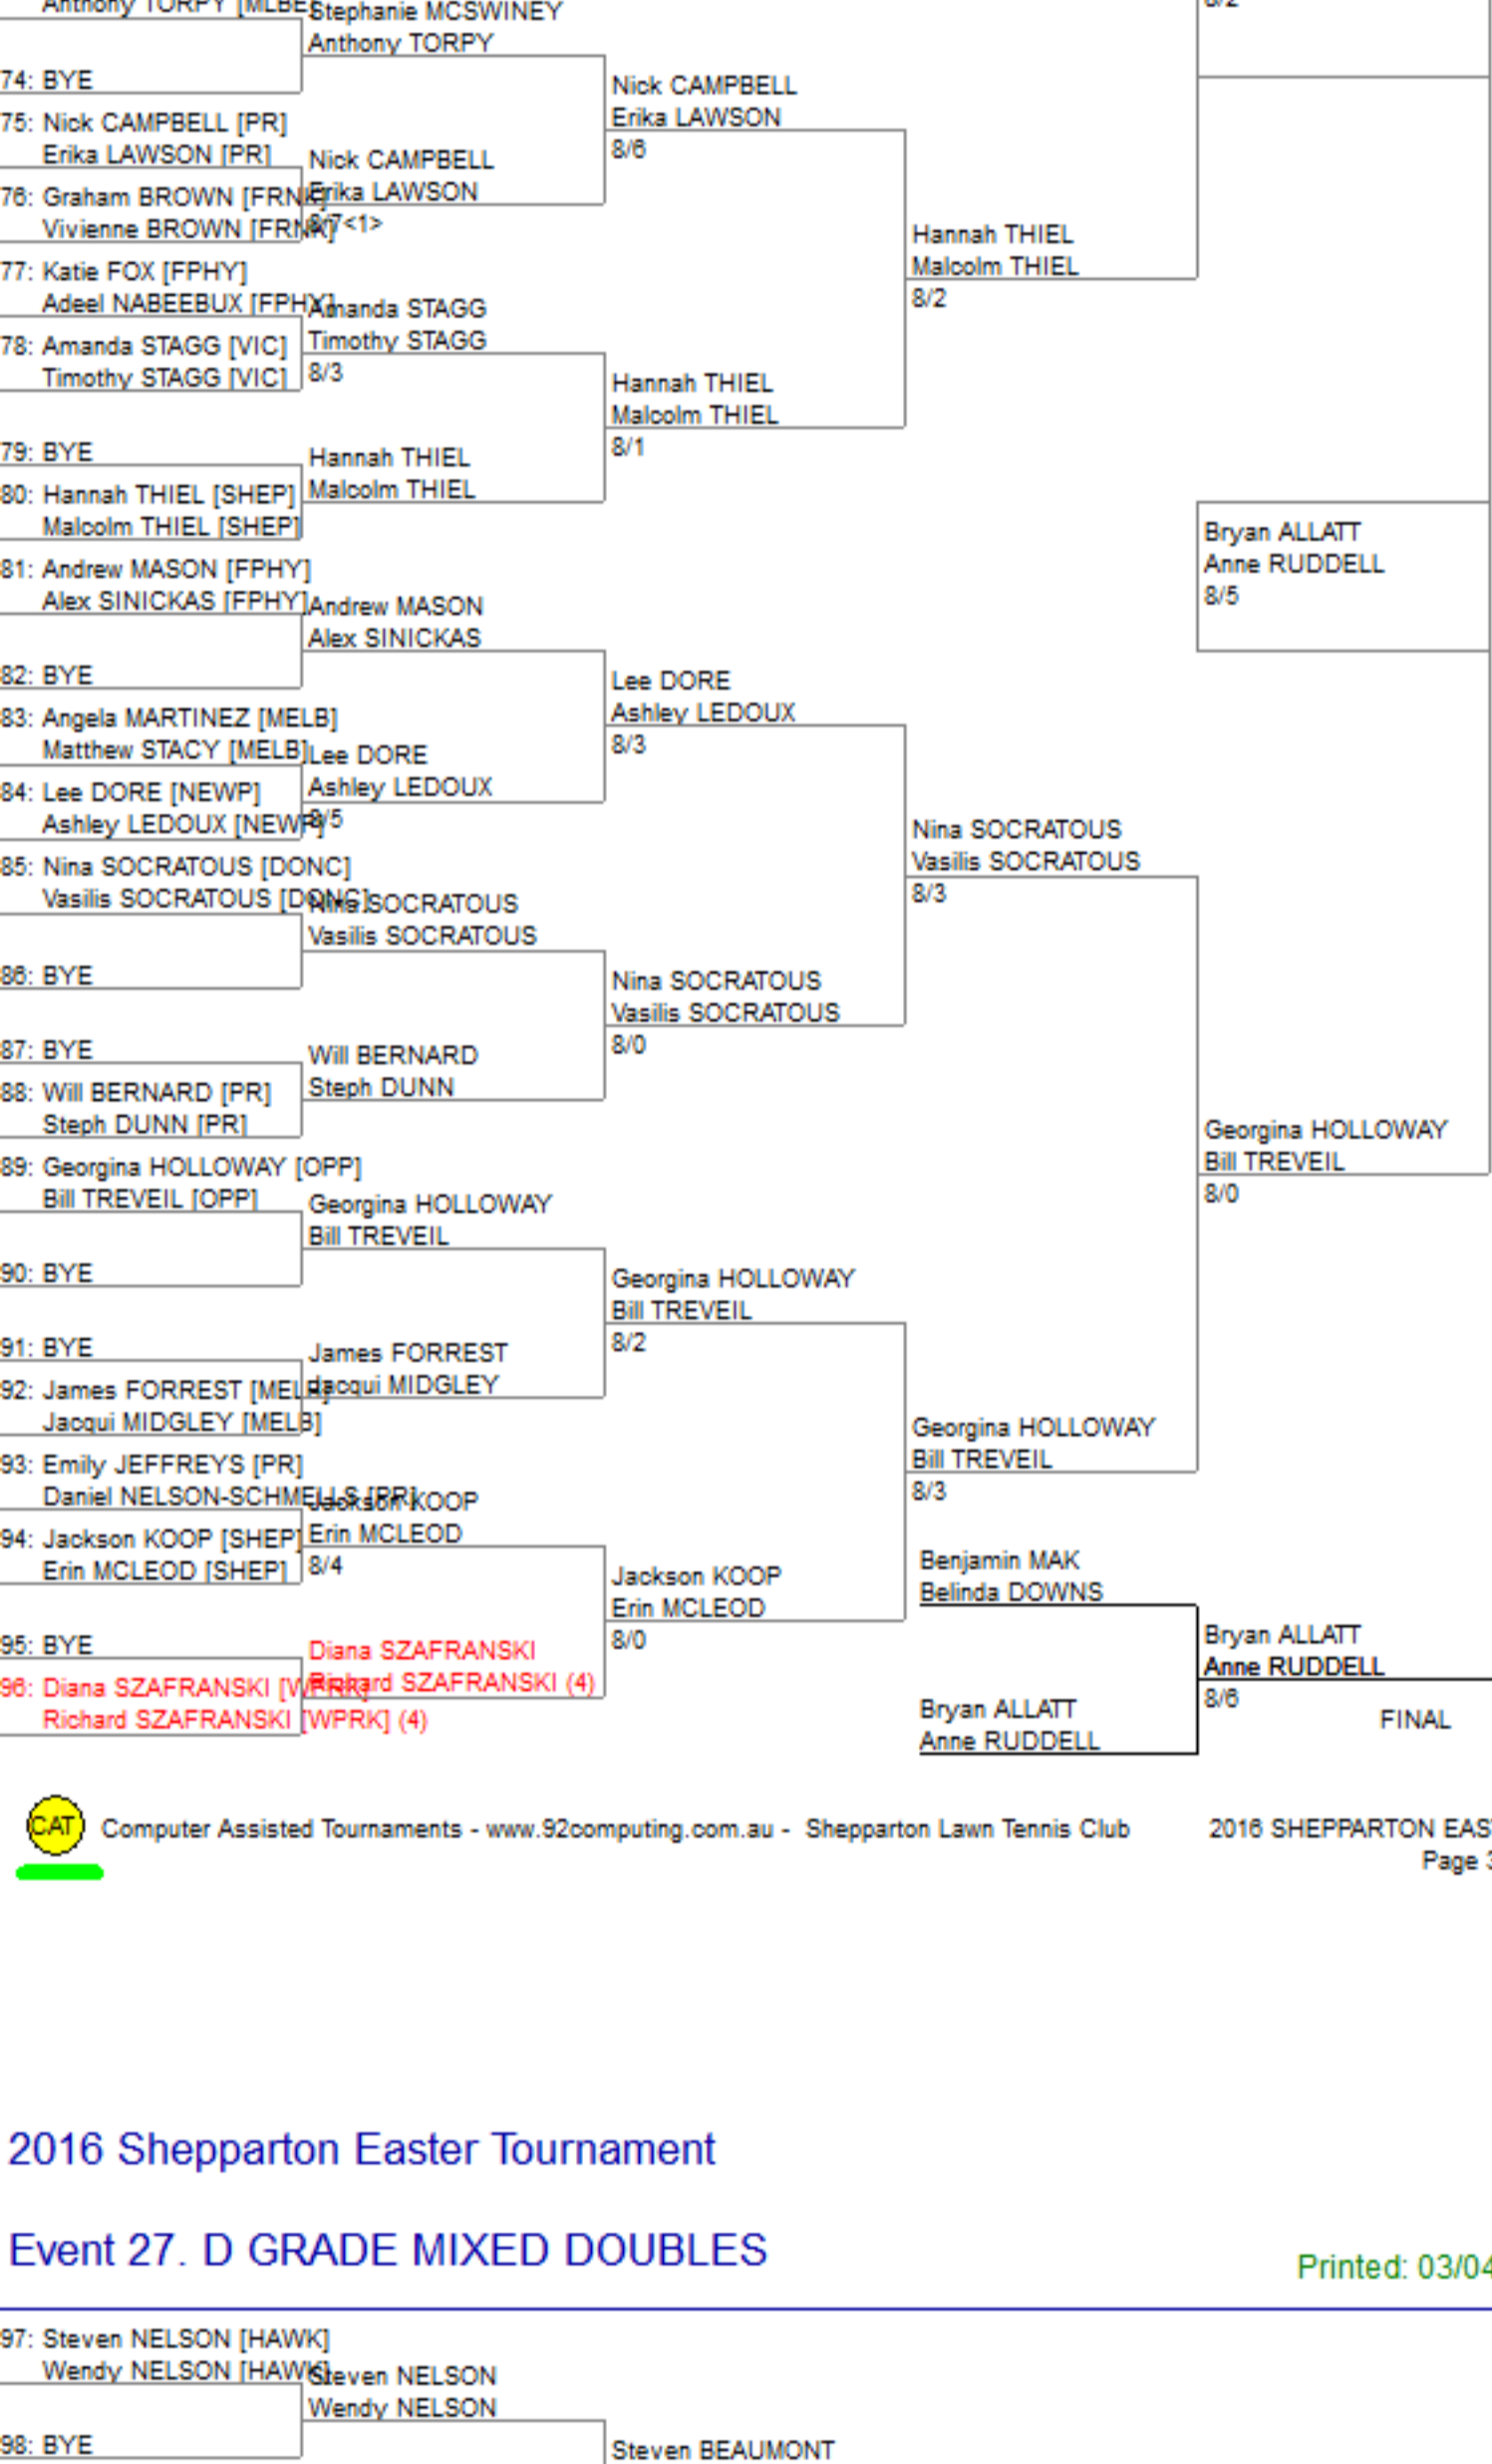

2016 Shepparton Easter Tournament

Event 27. D GRADE MIXED DOUBLES

Printed: 03/04/16 08:08:17

2016 Shepparton Easter Tournament

Event 27. D GRADE MIXED DOUBLES

Printed: 03/04/16 08:08:17

2016 Shepparton Easter Tournament

Event 27. D GRADE MIXED DOUBLES

Printed: 03/04/16 08:08:17

2016 Shepparton Easter Tournament

Event 27. D GRADE MIXED DOUBLES

Printed: 03/04/16 08:08:17