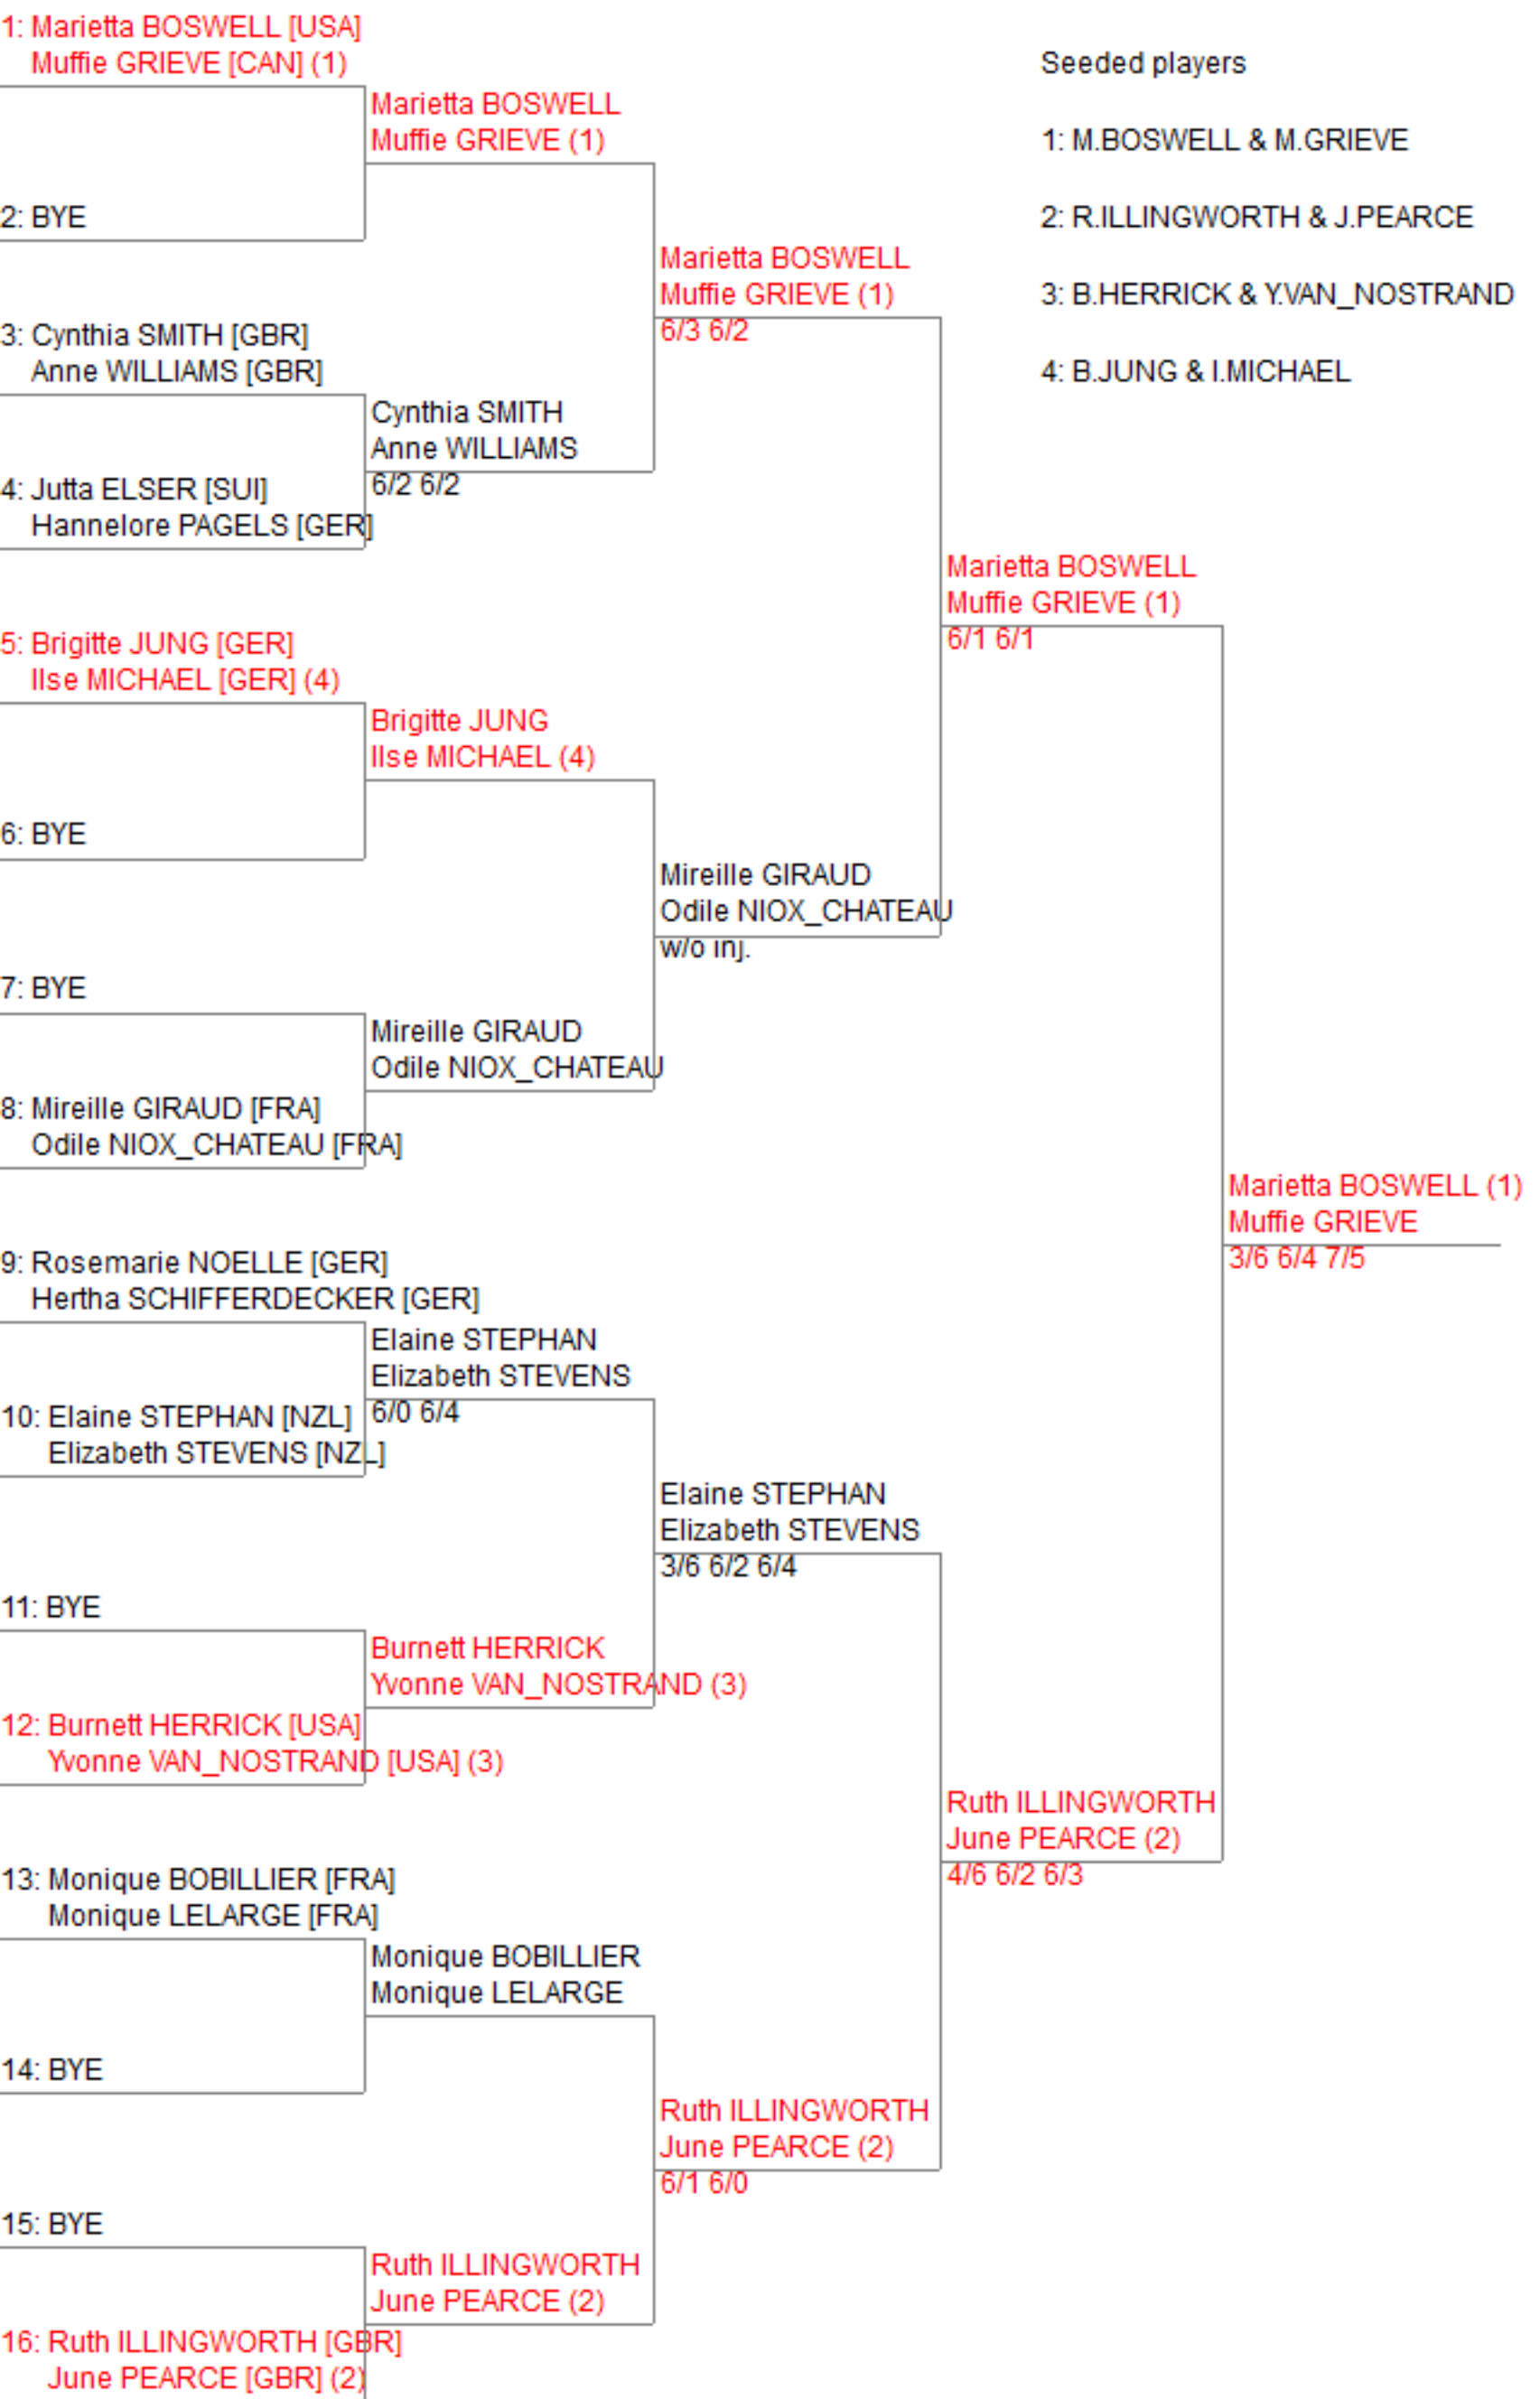

Event 21. 75 WOMEN'S DOUBLES

Printed: 23/10/10 14:15:34

Marietta BOSWELL
Muffie GRIEVE (1)
6/3 6/2

Marietta BOSWELL
Muffie GRIEVE (1)
6/1 6/1

Mireille GIRAUD
Odile NIOX_CHATEAU
w/o inj.

Marietta BOSWELL (1)
Muffie GRIEVE
3/6 6/4 7/5

Elaine STEPHAN
Elizabeth STEVENS
3/6 6/2 6/4

Ruth ILLINGWORTH
June PEARCE (2)
4/6 6/2 6/3

Ruth ILLINGWORTH
June PEARCE (2)
6/1 6/0