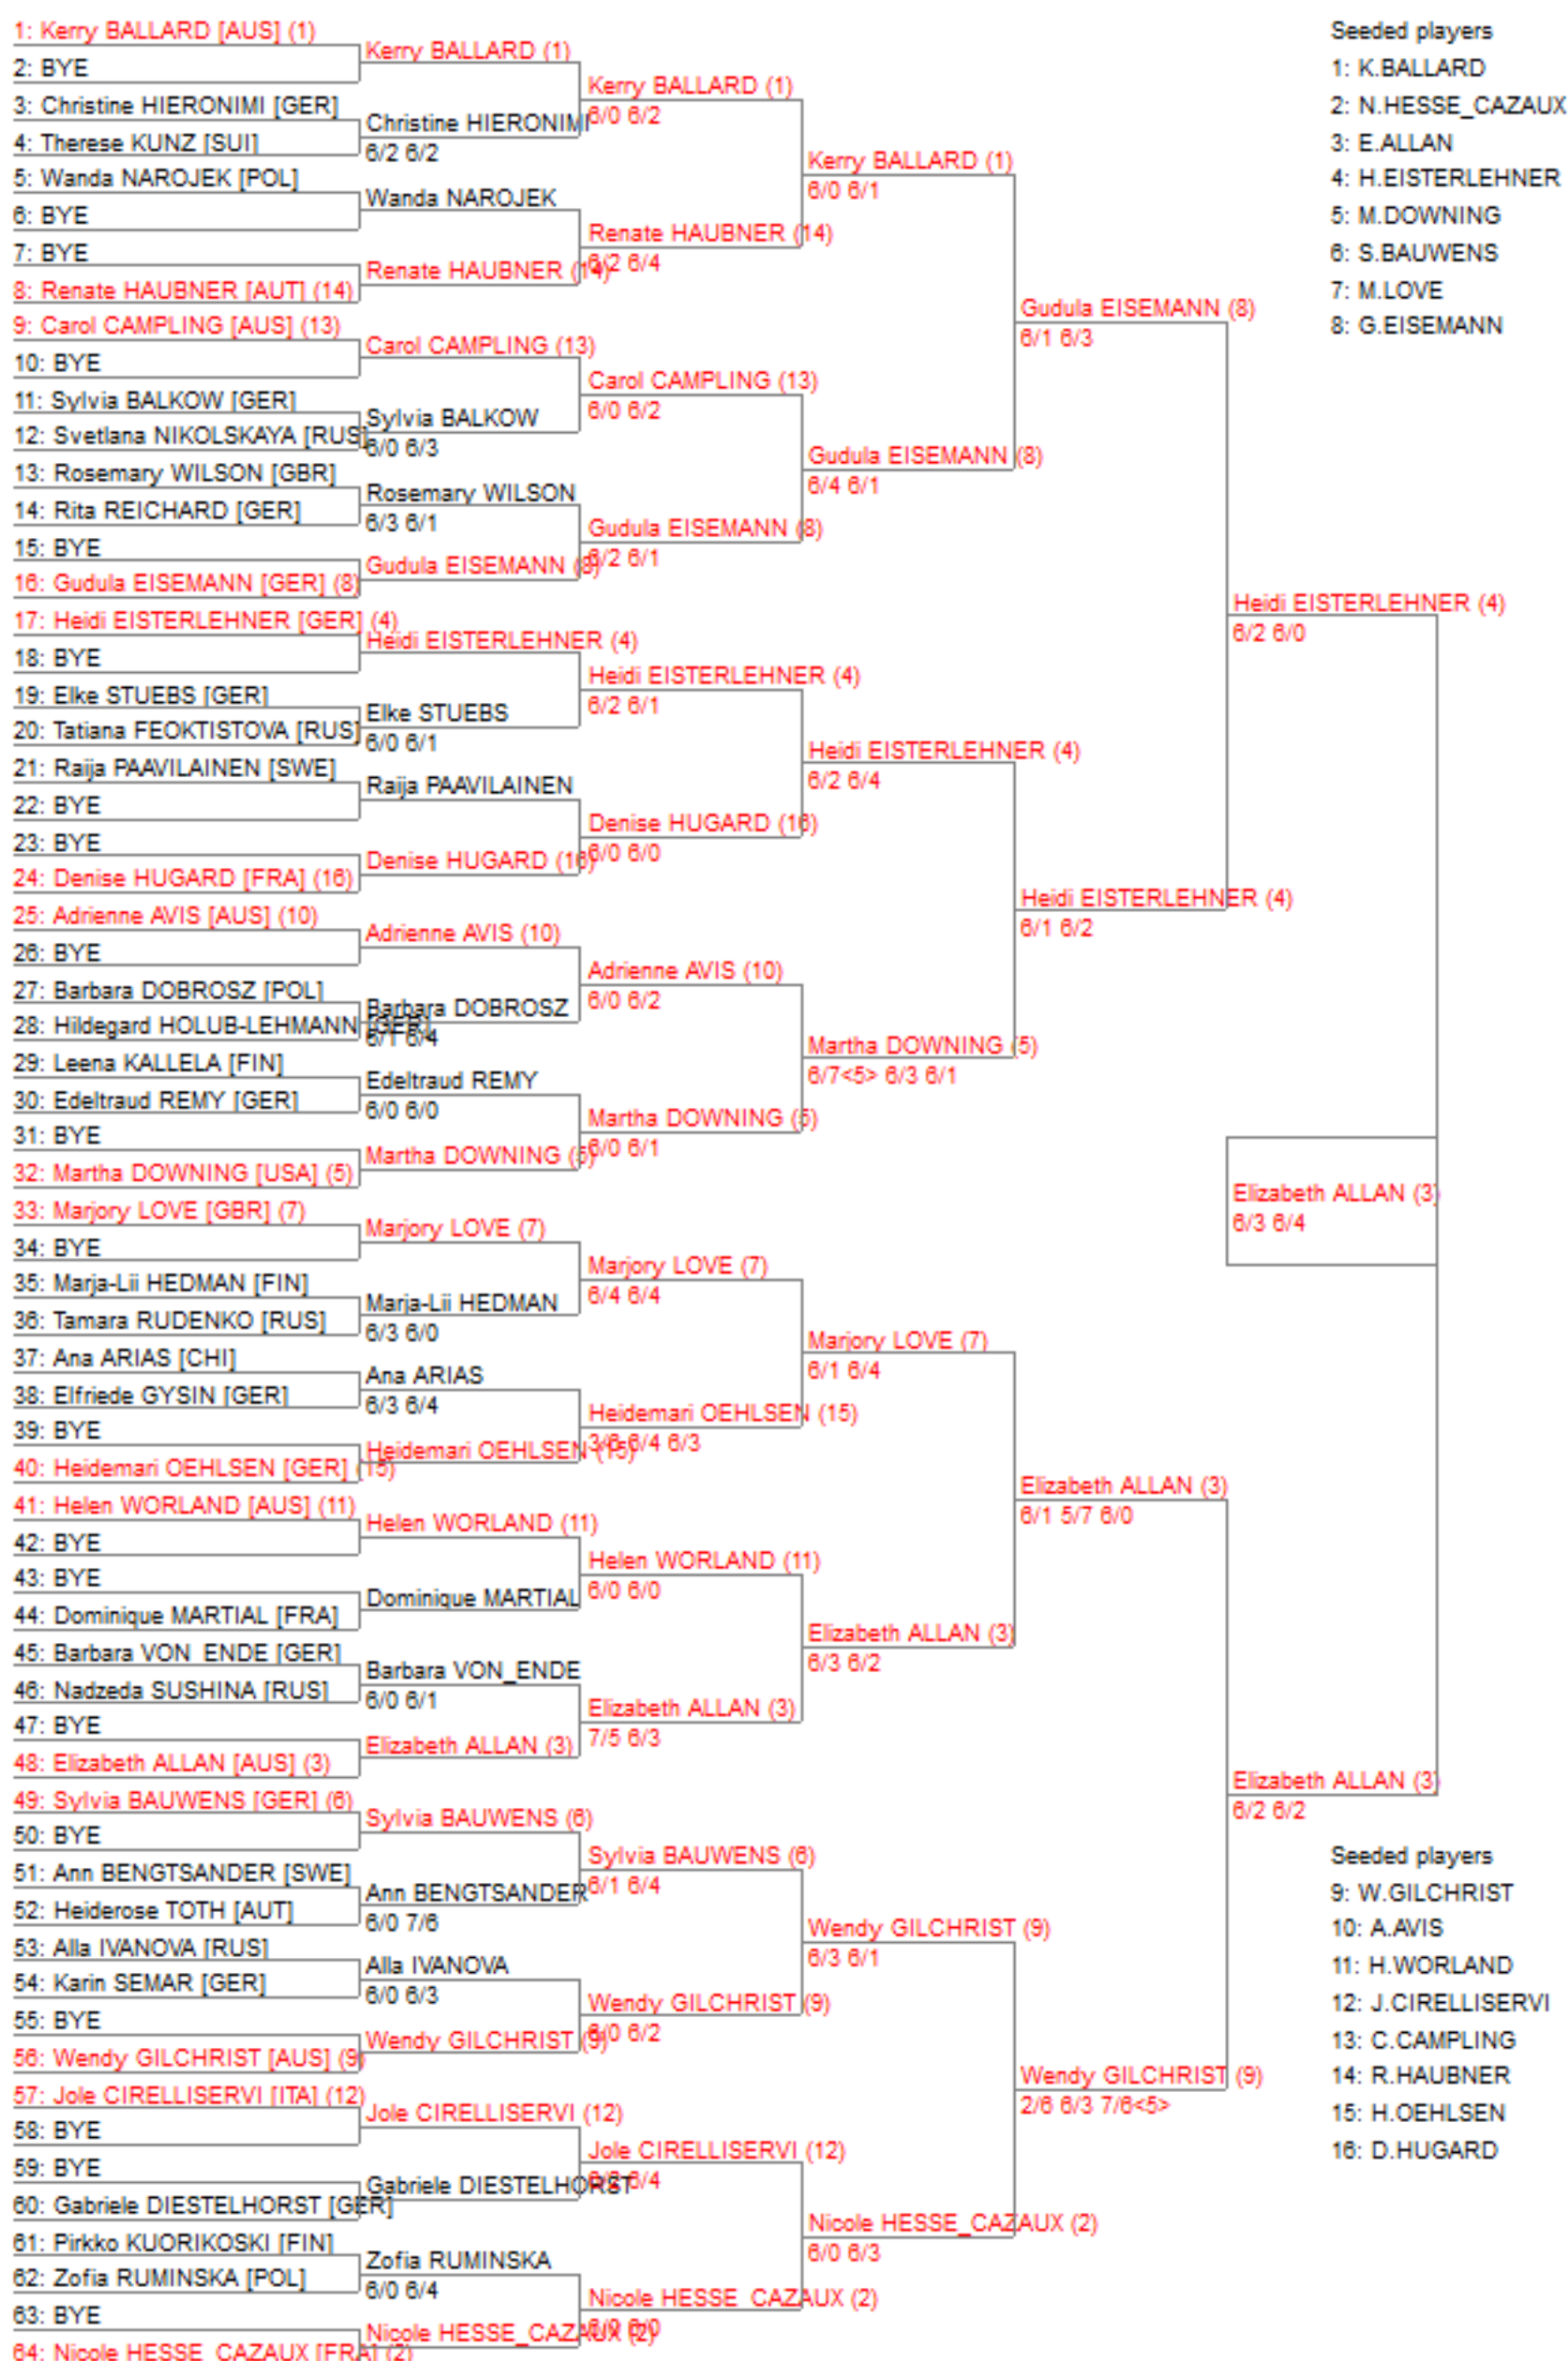

Event 7. 60 WOMEN'S SINGLES

Printed: 23/10/10 14:14:22

ES - Indicates an exempt seeding by Tournament Committee