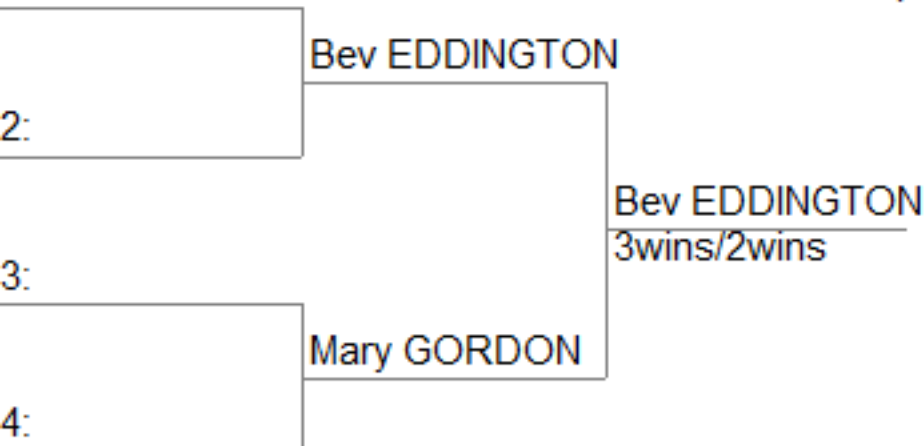

1: Seeded players

Players	1	2	3	4	Totals
1 Mary GORDON [NSW]	CAT	.631. .266.	.66 . .10 .	.w . .0 .	1 3 100%
2 Bev EDDINGTON [NSW]	.266. .631.	CAT	.66 . .00 .	.w . .0 .	2 4 200%
3 Glenys KENNETT [NSW]	.10 . .66 .	.00 . .66 .	CAT	.w . .0 .	0 0 0%
4 Kim BLACKBURNE [NSW]	.0 . .w .	.0 . .w .	.0 . .w .	CAT	0 0 0%

Round 1 Round 2 Round 3
 64 > 1 v 2 66 > 1 v 3 68 > 1 v 4
 65 > 3 v 4 67 > 2 v 4 69 > 2 v 3