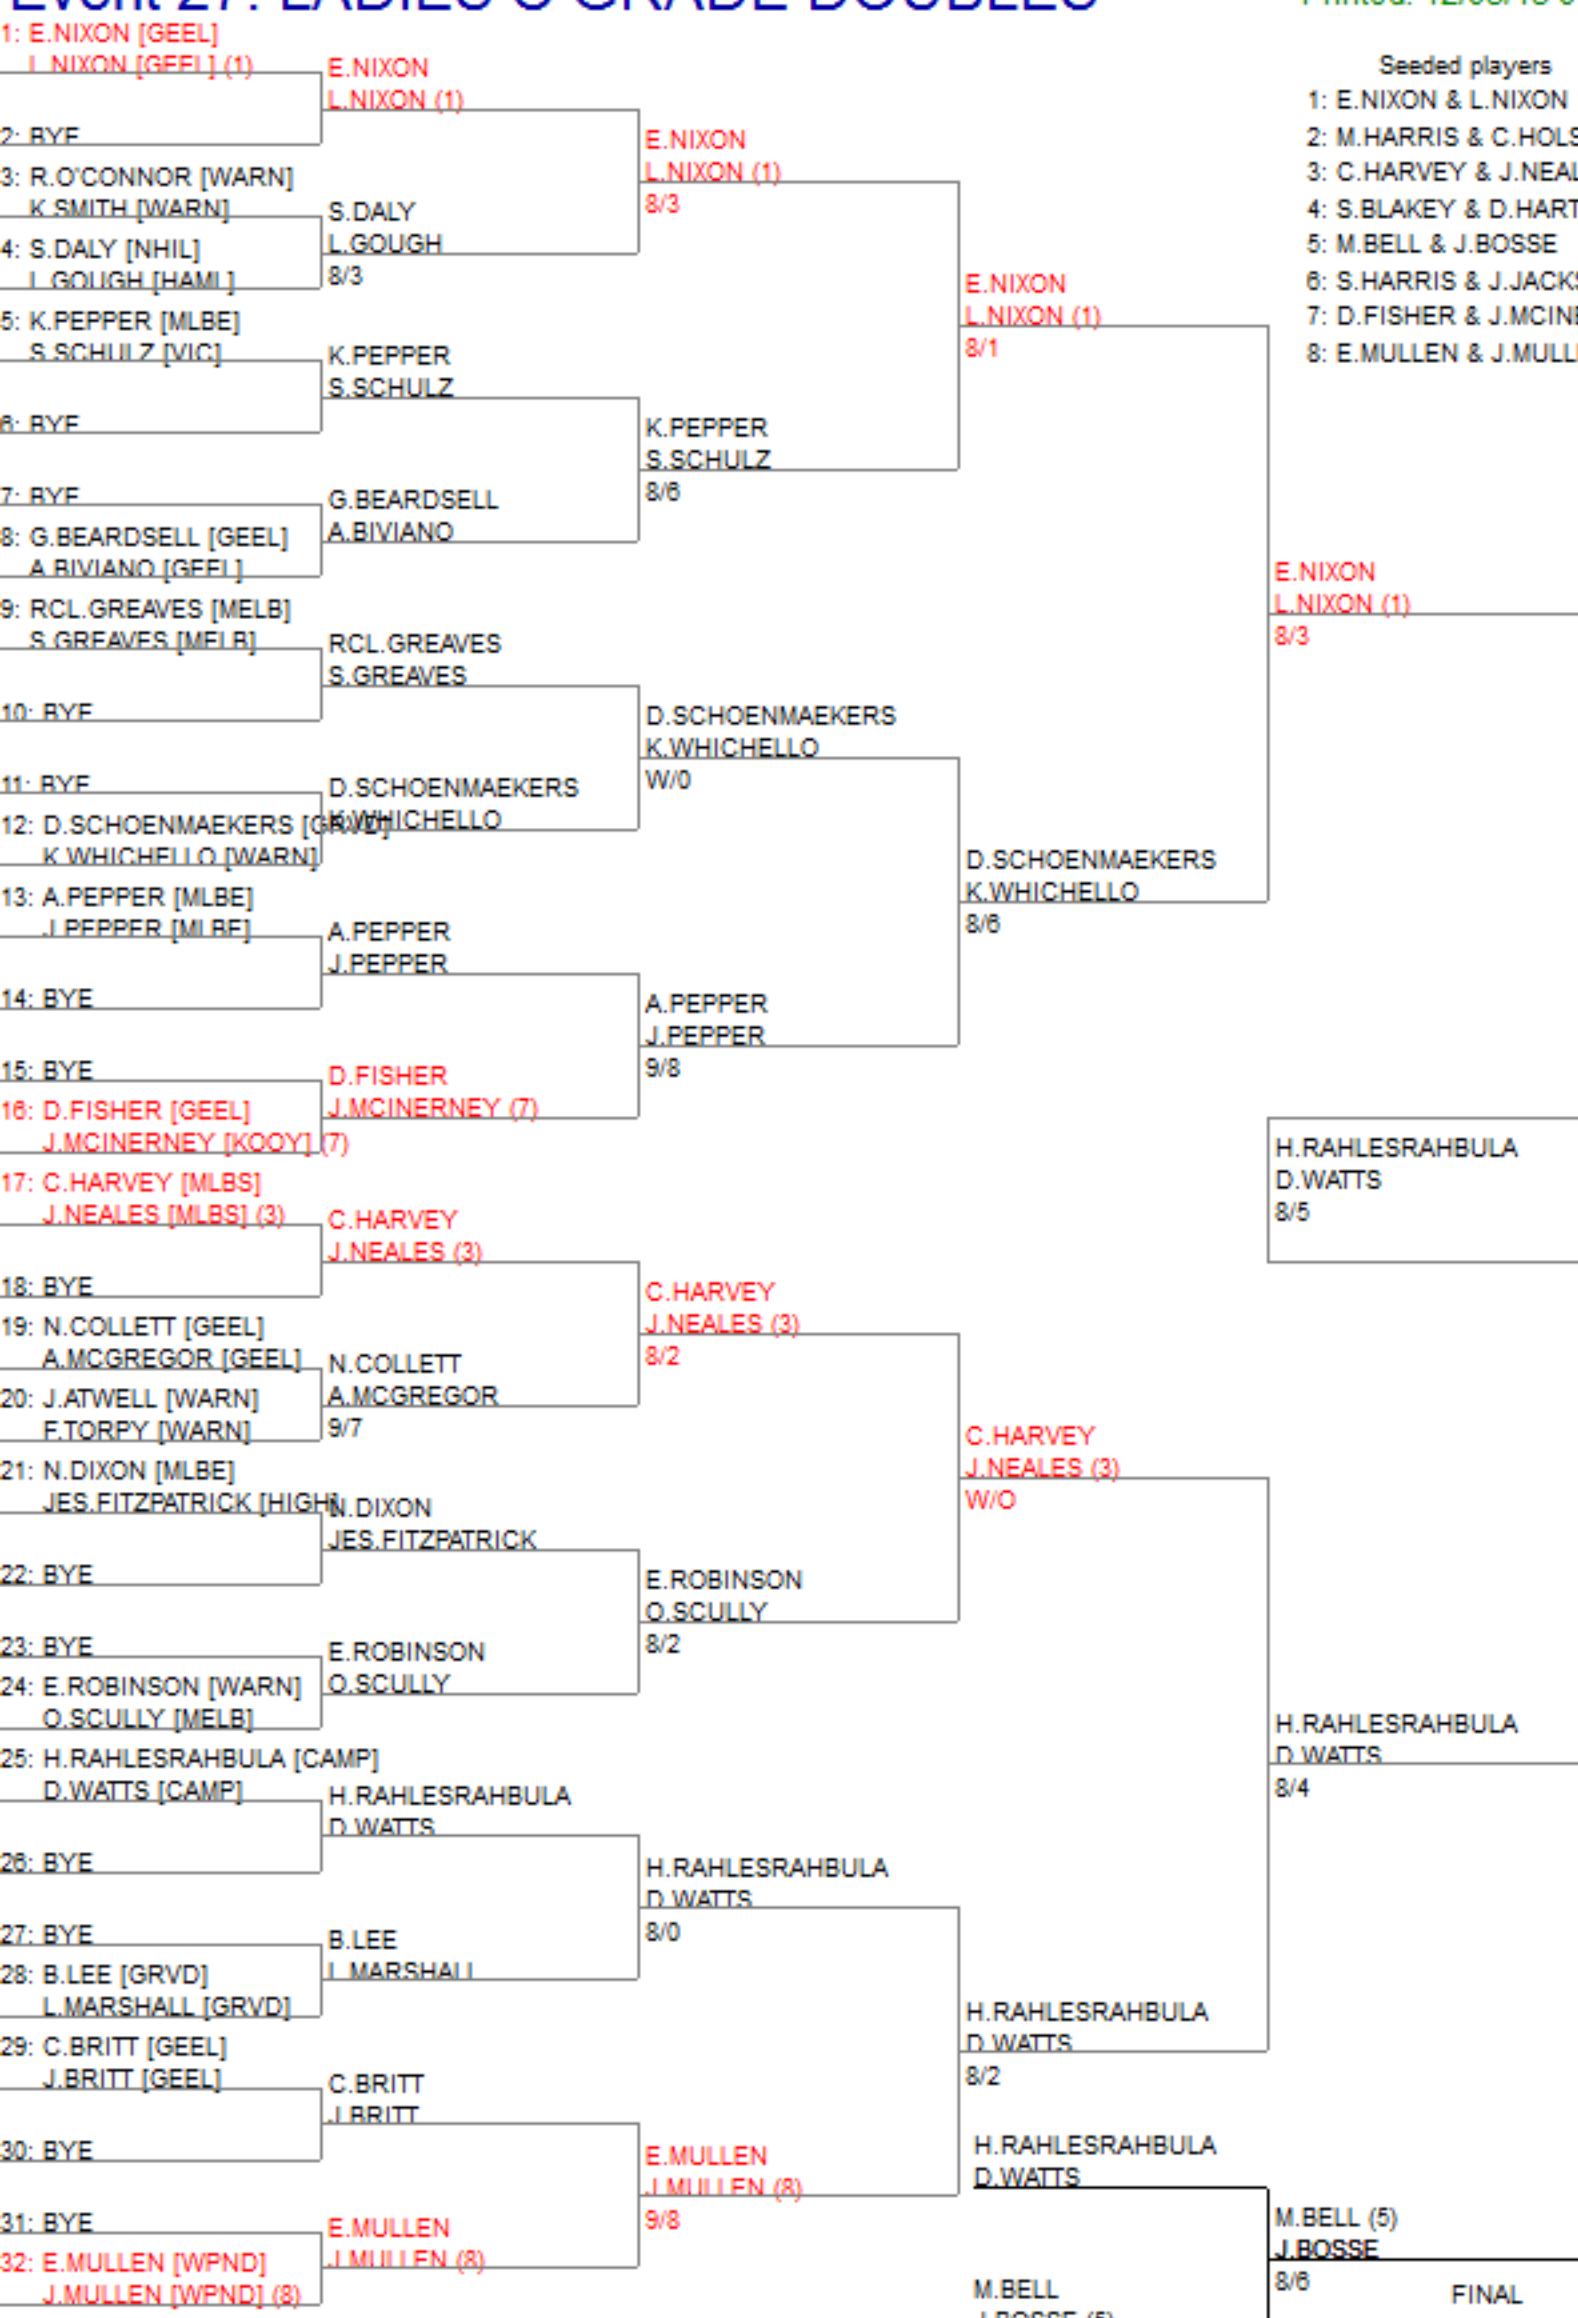

# 2013 Warrnambool Open

## Event 27. LADIES C GRADE DOUBLES

Printed: 12/03/13 07:49:45