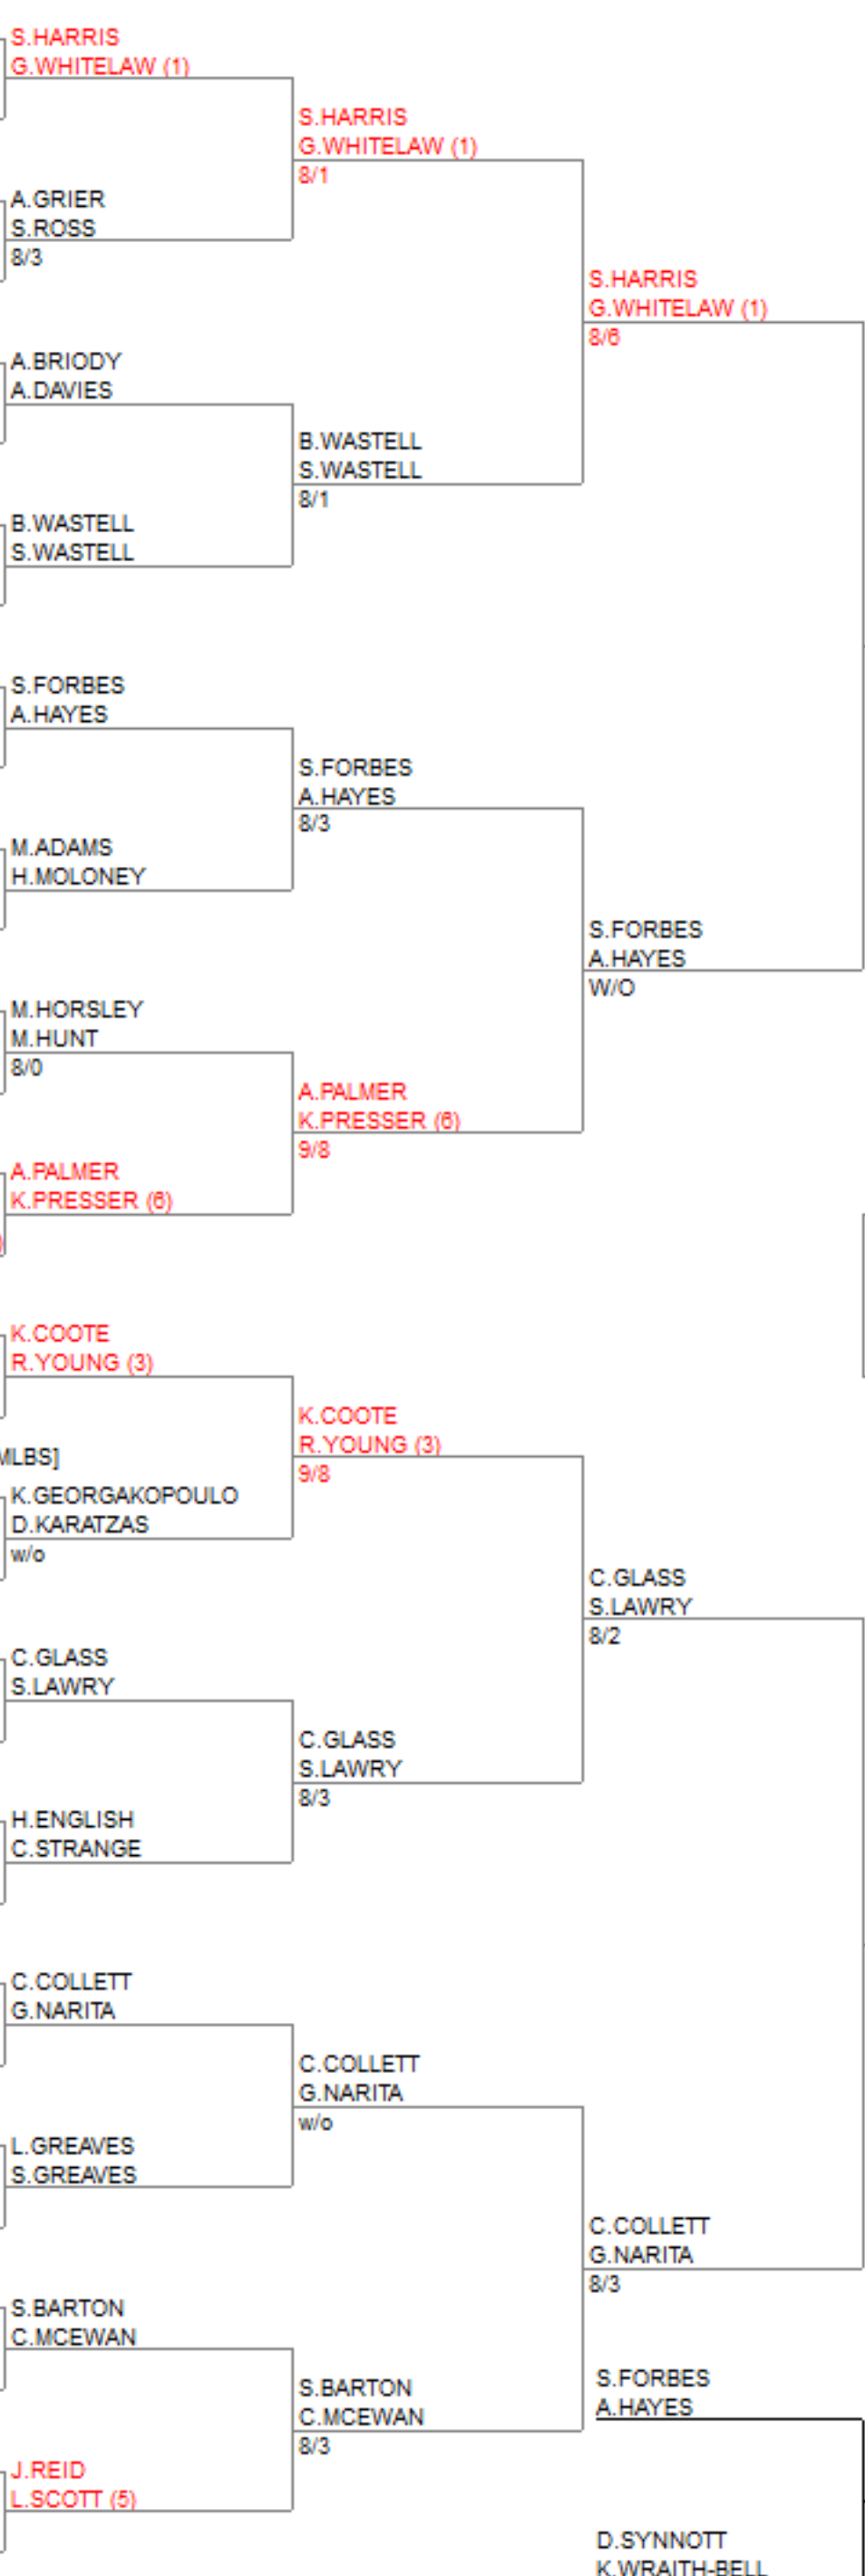

2014 Warrnambool Open

Event 28. LADIES D GRADE DOUBLES

Printed: 11/03/14 16:51:44

- 1: S.HARRIS [MELB]
G.WHITELAW [MLBE] (1)
- 2: BYE
- 3: G.IACONO [GEEL]
J.KENNEDY [GEEL]
- 4: A.GRIER [MELB]
S.ROSS [CHAD]
- 5: A.BRIODY [MELB]
A.DAVIES [WARN]
- 6: BYE
- 7: BYE
- 8: B.WASTELL [WARN]
S.WASTELL [WARN]
- 9: S.FORBES [BEND]
A.HAYES [BEND]
- 10: BYE
- 11: BYE
- 12: M.ADAMS [WARN]
H.MOLONEY [WARN]
- 13: M.HORSLEY [RSY]
M.HUNT [RSY]
- 14: L.GRANT [MELB]
K.PARRISH [MLBE]
- 15: BYE
- 16: A.PALMER [WPRK]
K.PRESSER [WPRK] (8)
- 17: K.COOTE [STAW]
R.YOUNG [STAW] (3)
- 18: BYE
- 19: K.GEORGAKOPOULO [MLBS]
D.KARATZAS [MLBS]
- 20: K.MCCREESH [VIC]
A.SAFFIN [VIC]
- 21: C.GLASS [WOD]
S.LAWRY [MELB]
- 22: BYE
- 23: BYE
- 24: H.ENGLISH [MELB]
C.STRANGE [MELB]
- 25: C.COLLETT [GEEL]
G.NARITA [GEEL]
- 26: BYE
- 27: BYE
- 28: L.GREAVES [MELB]
S.GREAVES [MELB]
- 29: S.BARTON [WARN]
C.MCEWAN [WARN]
- 30: BYE
- 31: BYE
- 32: J.REID [VICS]
L.SCOTT [VICS] (5)

Seeded players

- 1: S.HARRIS & G.WHITELAW
- 2: P.HENRY & J.THOMSON
- 3: K.COOTE & R.YOUNG
- 4: L.GOODEAR & A.SLATTERY
- 5: J.REID & L.SCOTT
- 6: A.PALMER & K.PRESSER
- 7: L.ABLETT & S.WHITMORE
- 8: J.BENNISON & S.GOUDGE