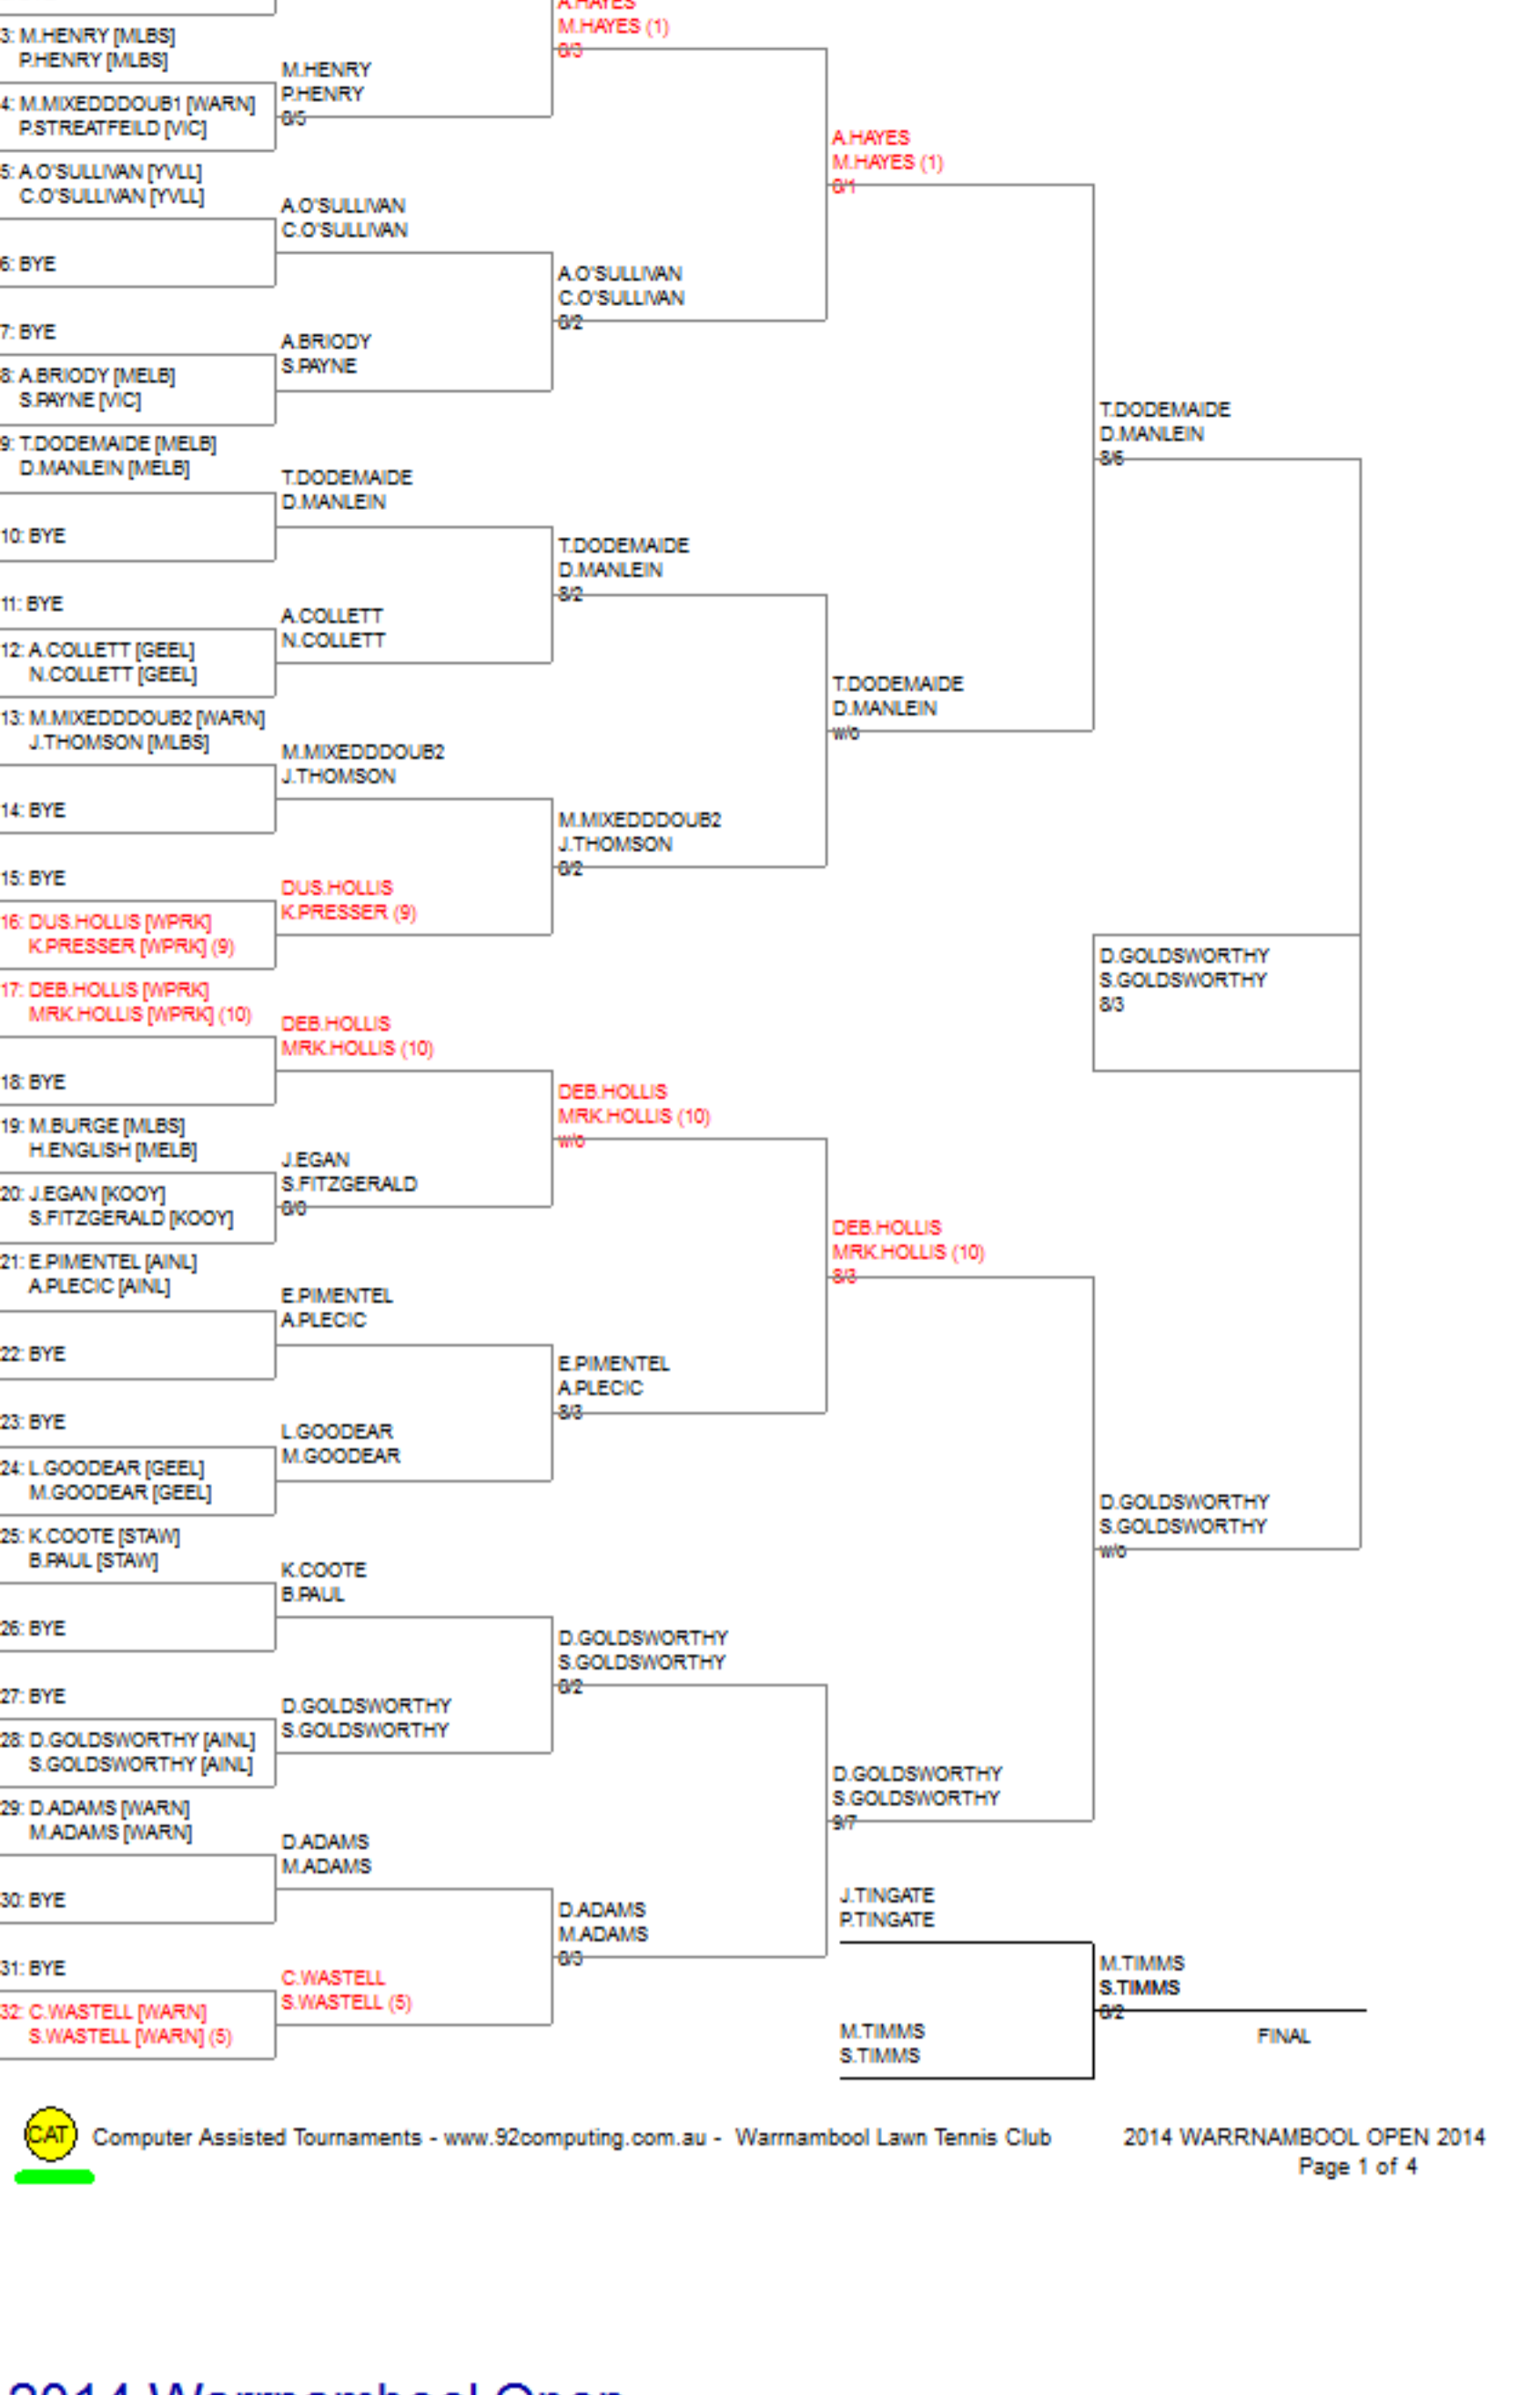

# 2014 Warrnambool Open

## Event 32. D GRADE MIXED DOUBLES

Printed: 11/03/14 16:51:49