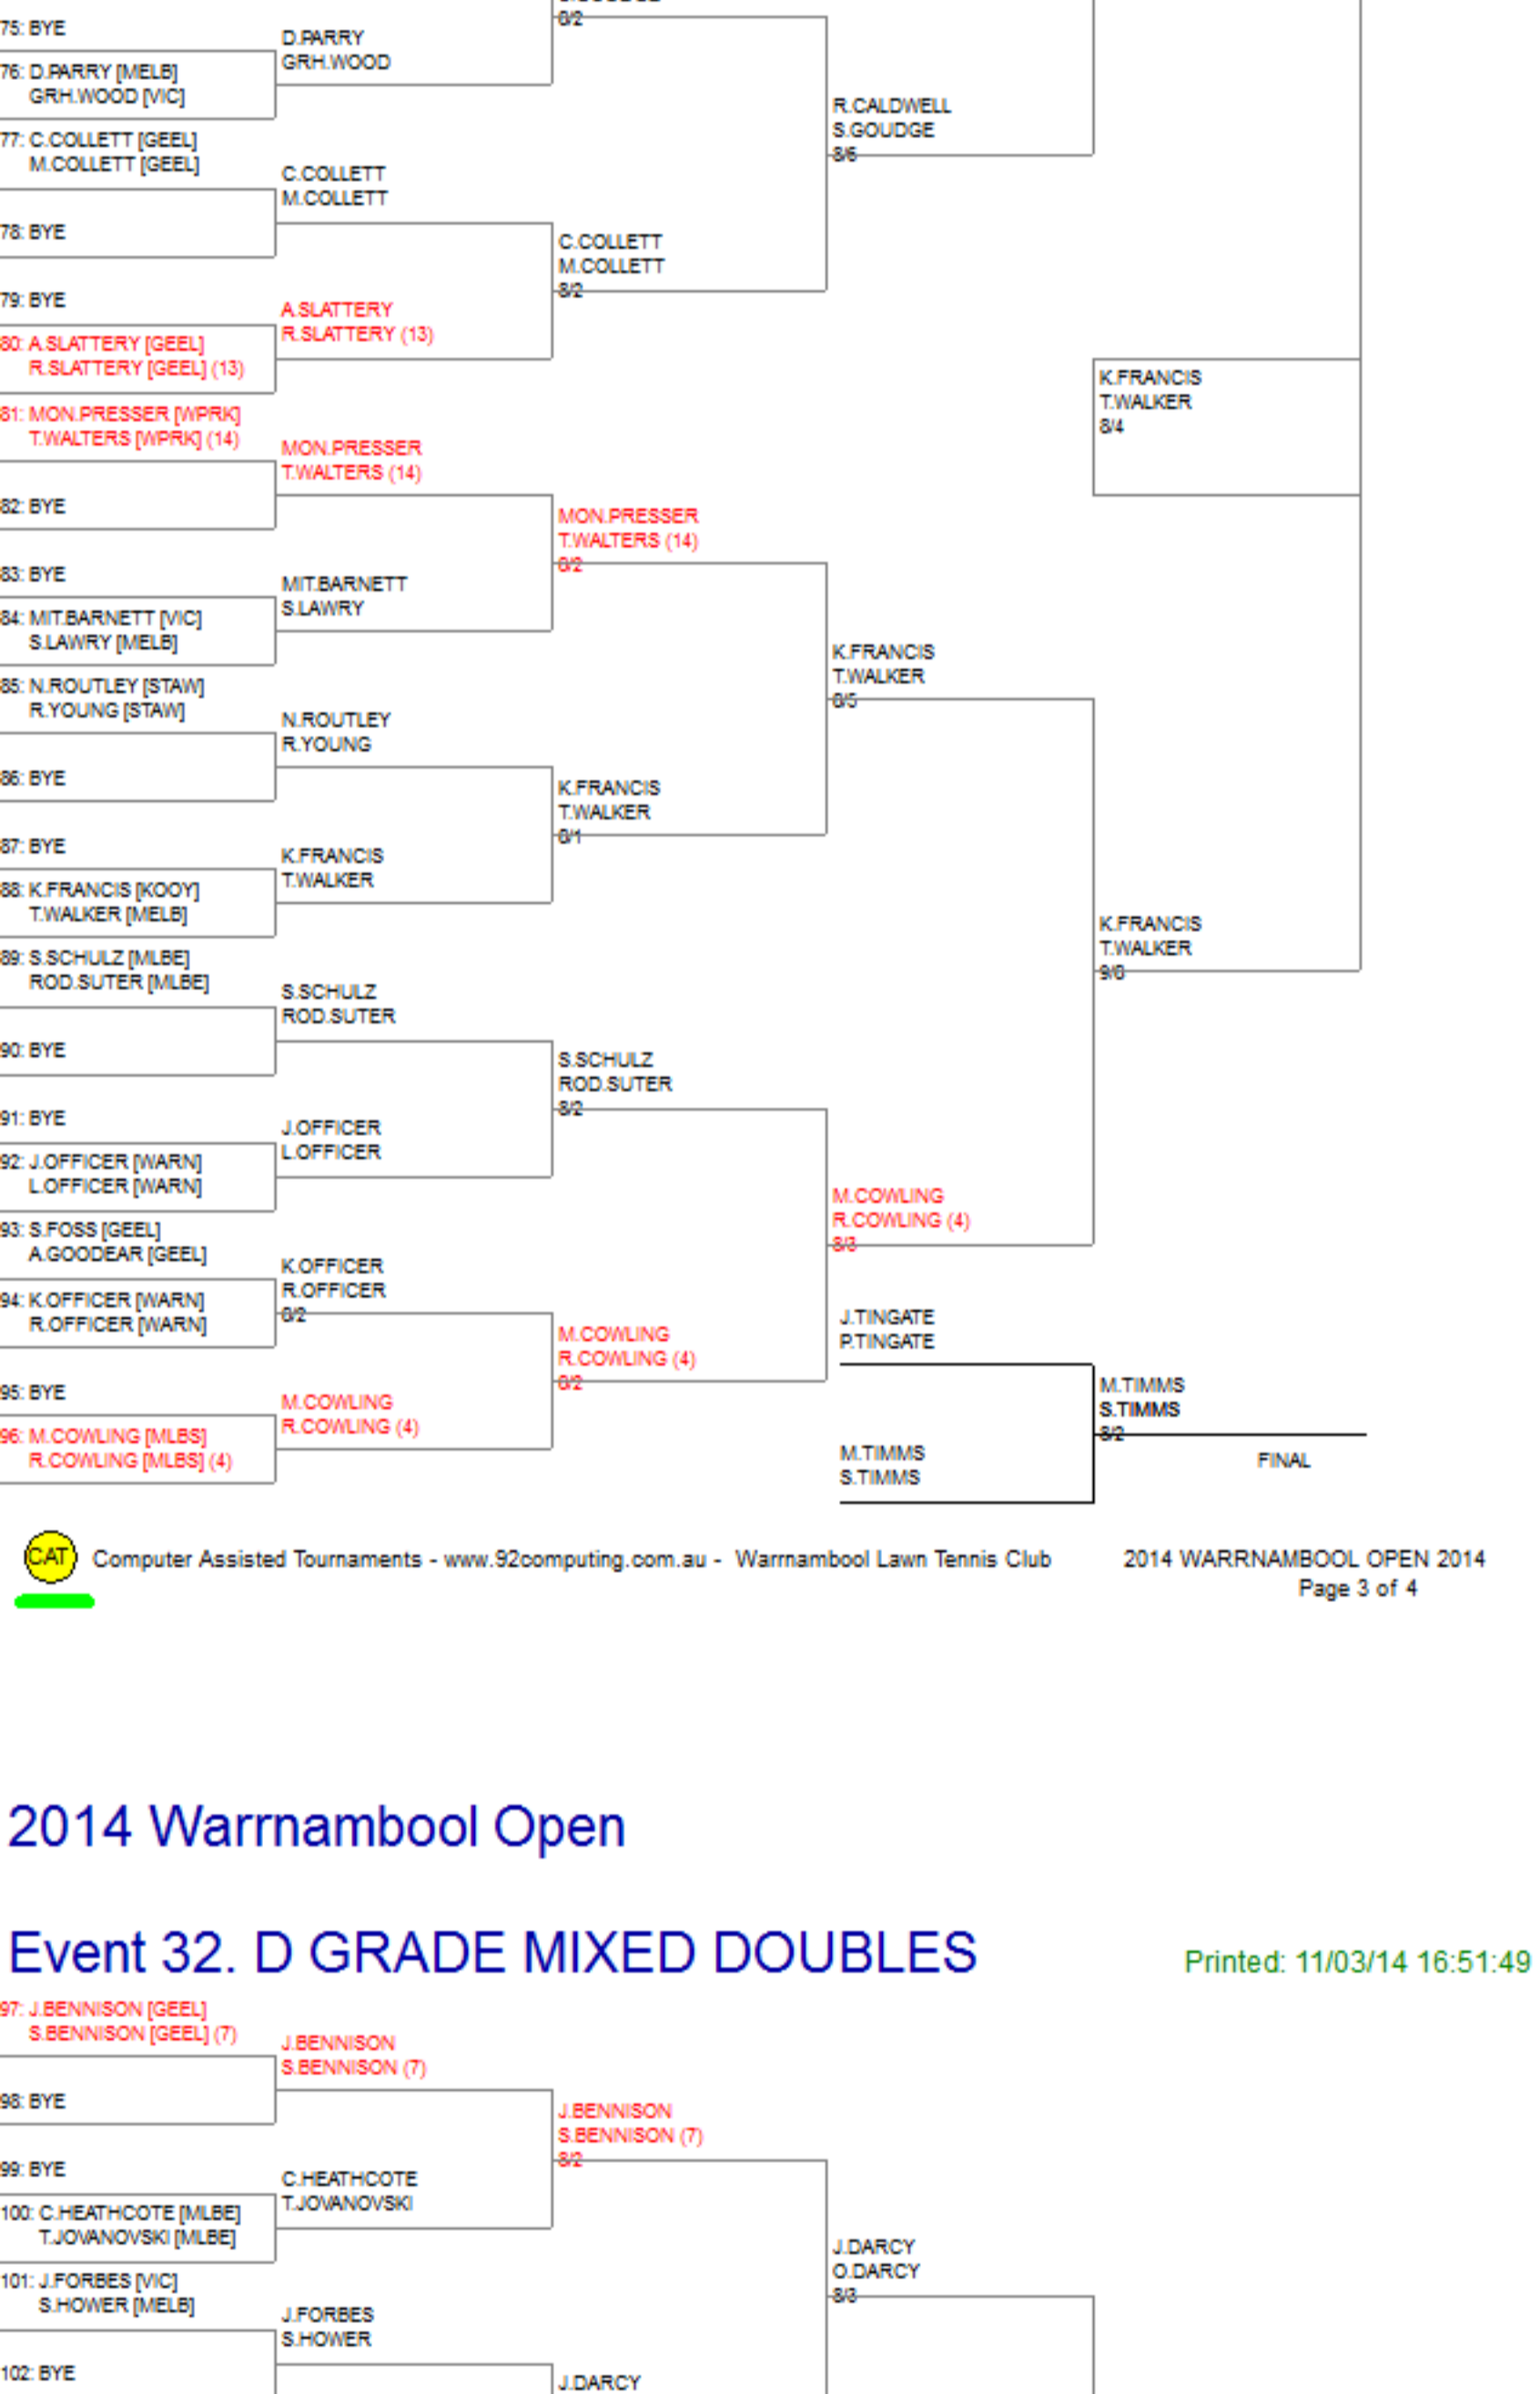

2014 Warrnambool Open

Event 32. D GRADE MIXED DOUBLES

Printed: 11/03/14 16:51:49