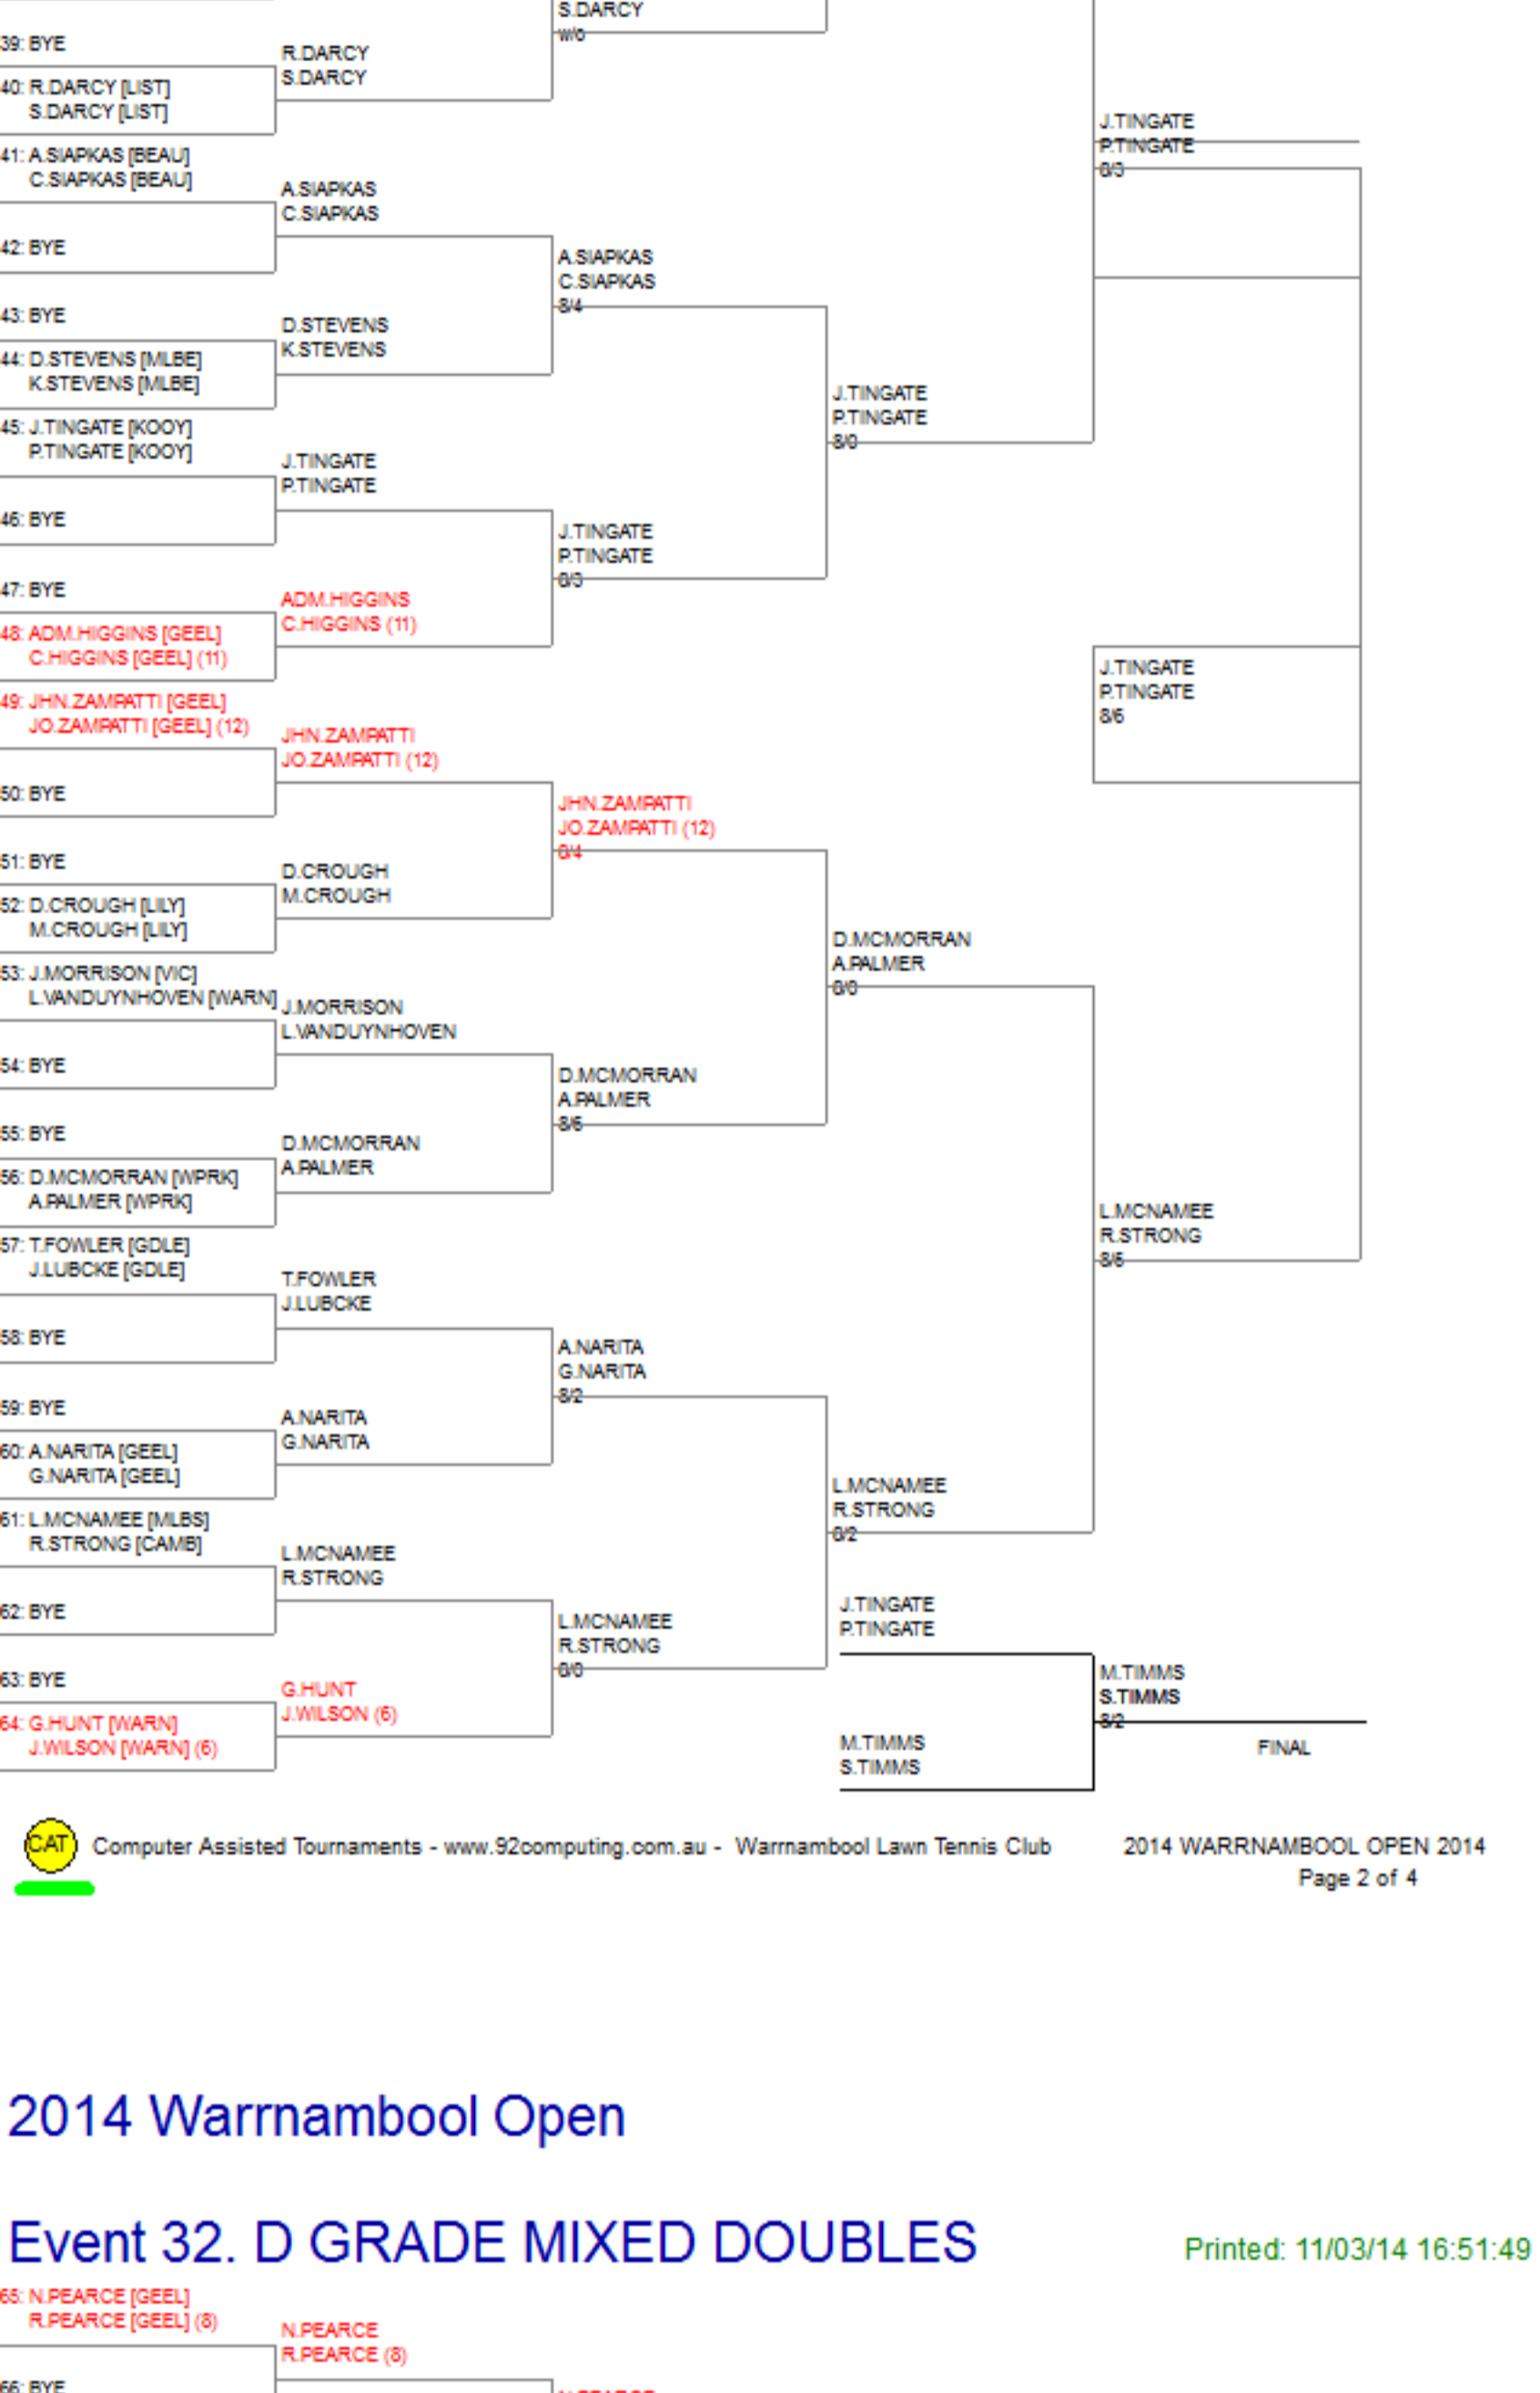

2014 Warrnambool Open

Event 32. D GRADE MIXED DOUBLES

Printed: 11/03/14 16:51:49