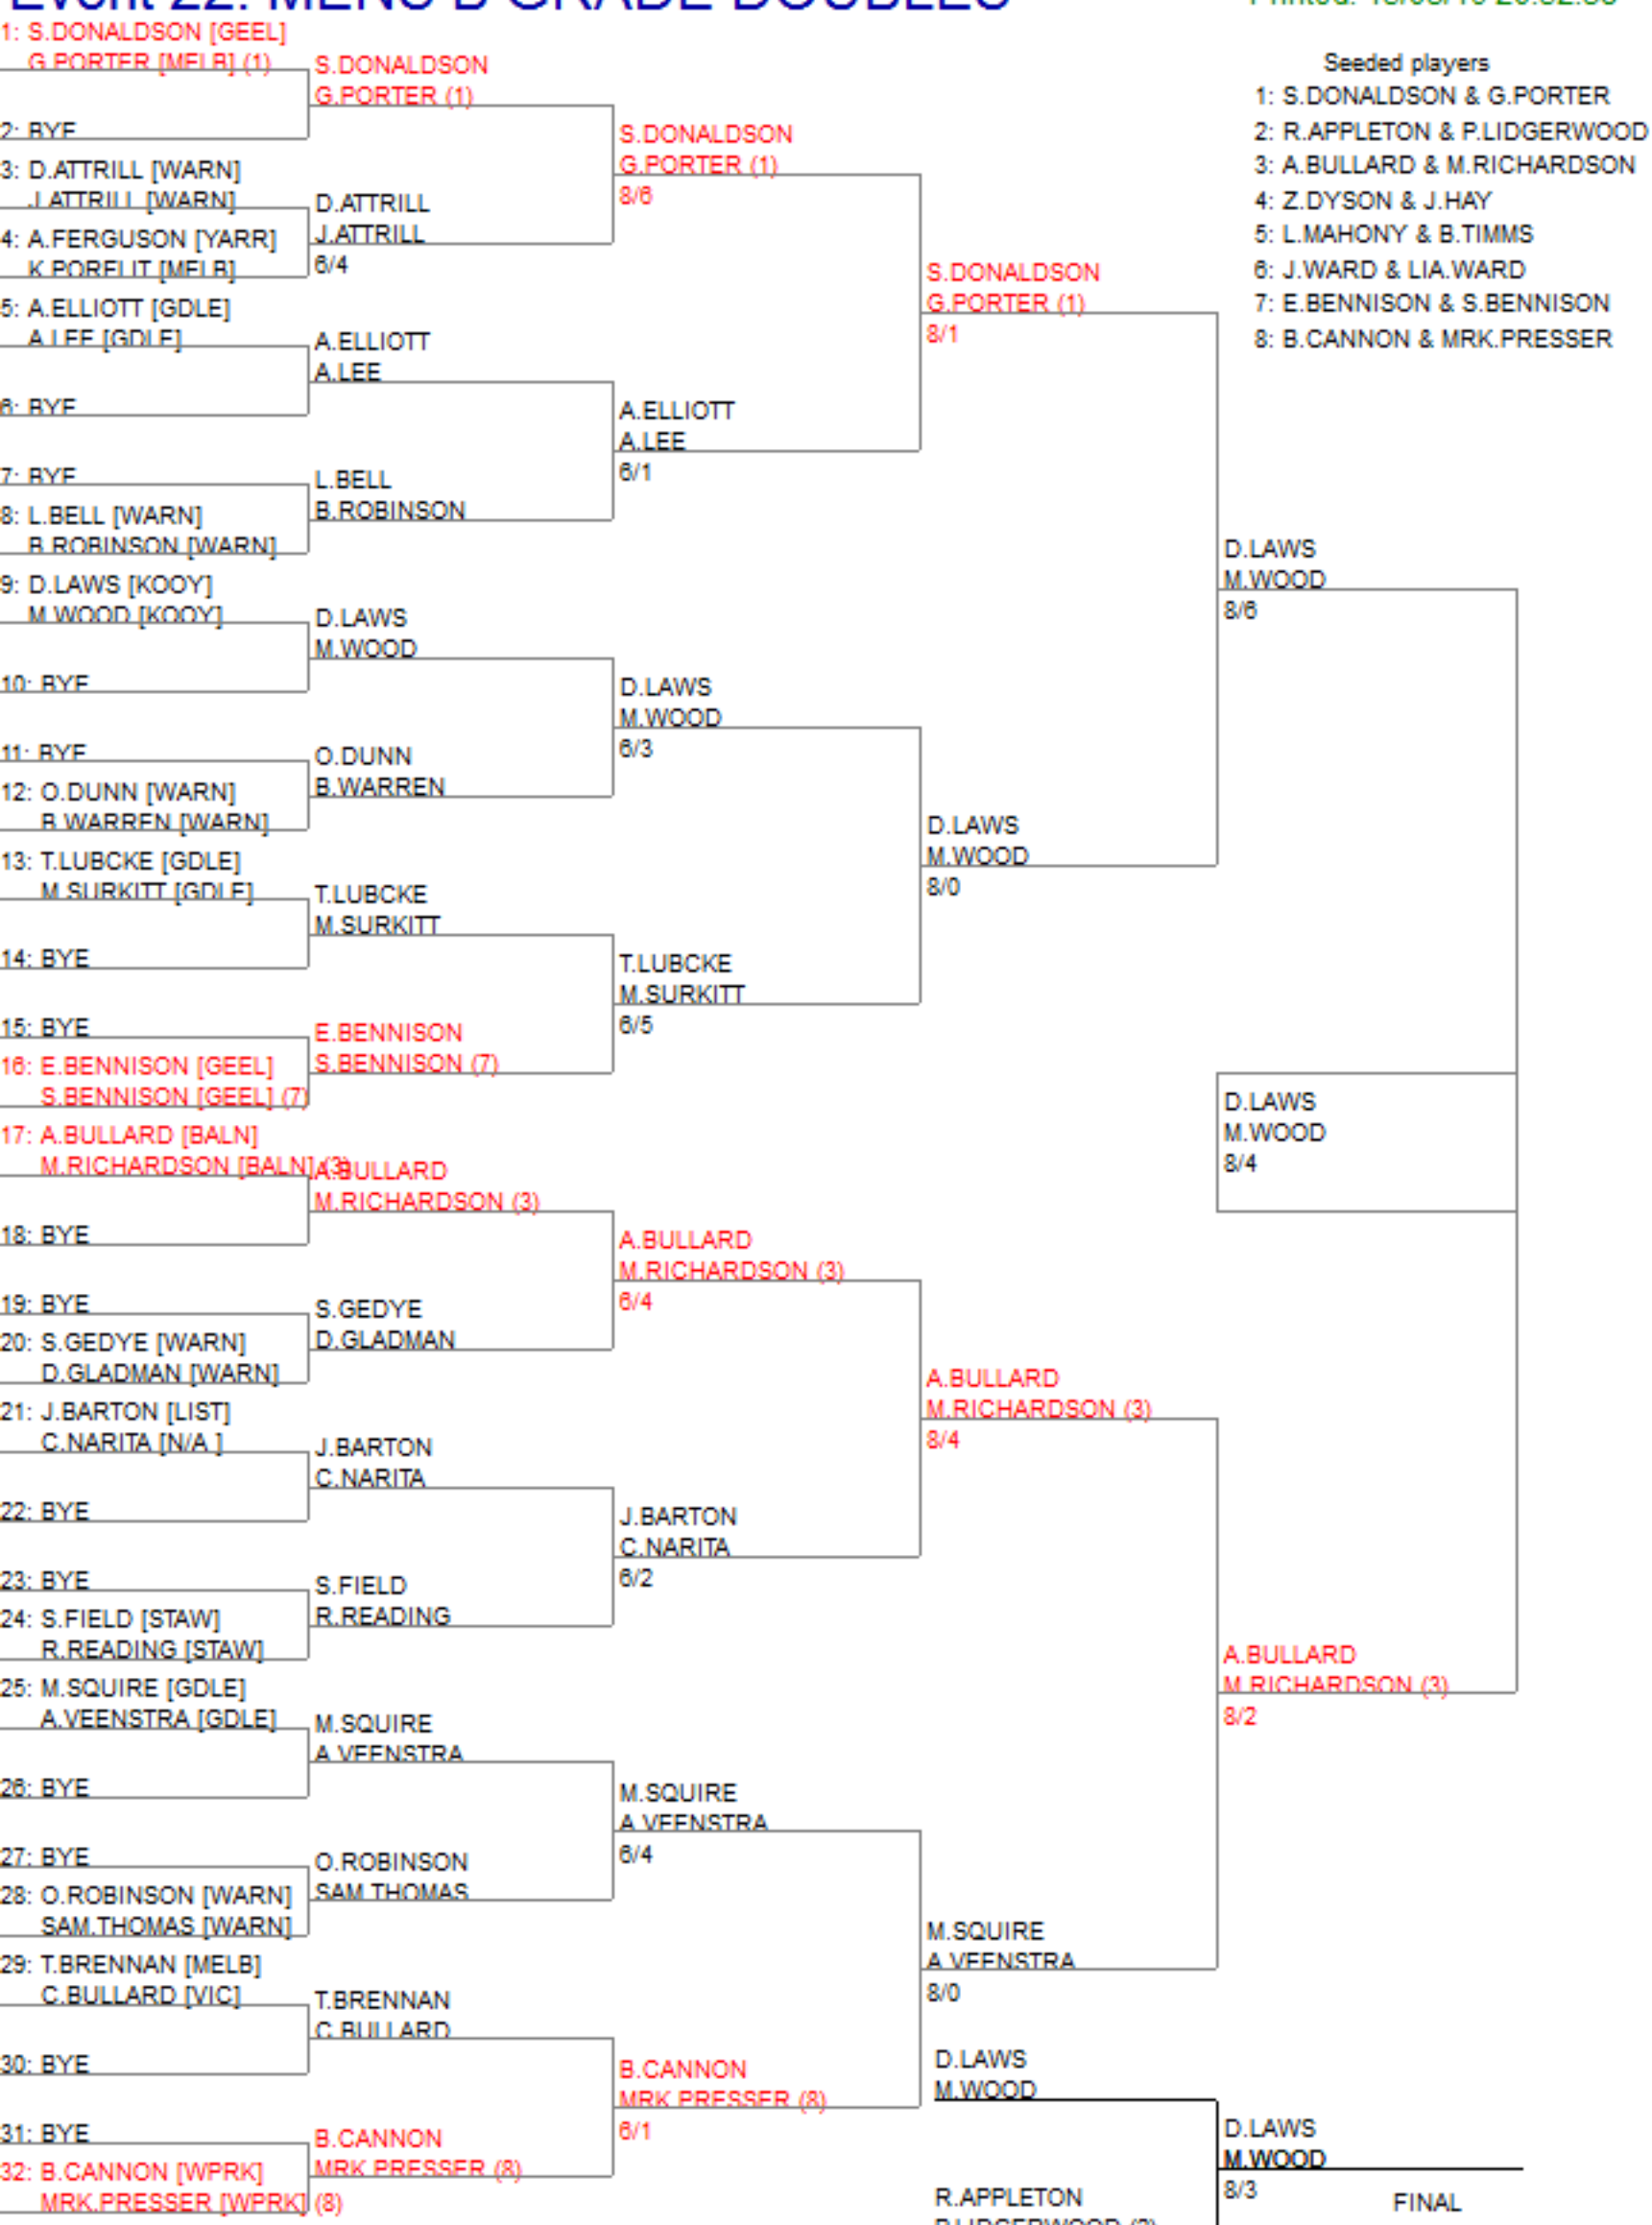

2016 Warrnambool Open

Event 22. MENS B GRADE DOUBLES

Printed: 15/03/16 20:52:38

2016 Warrnambool Open

Event 22. MENS B GRADE DOUBLES

Printed: 15/03/16 20:52:38