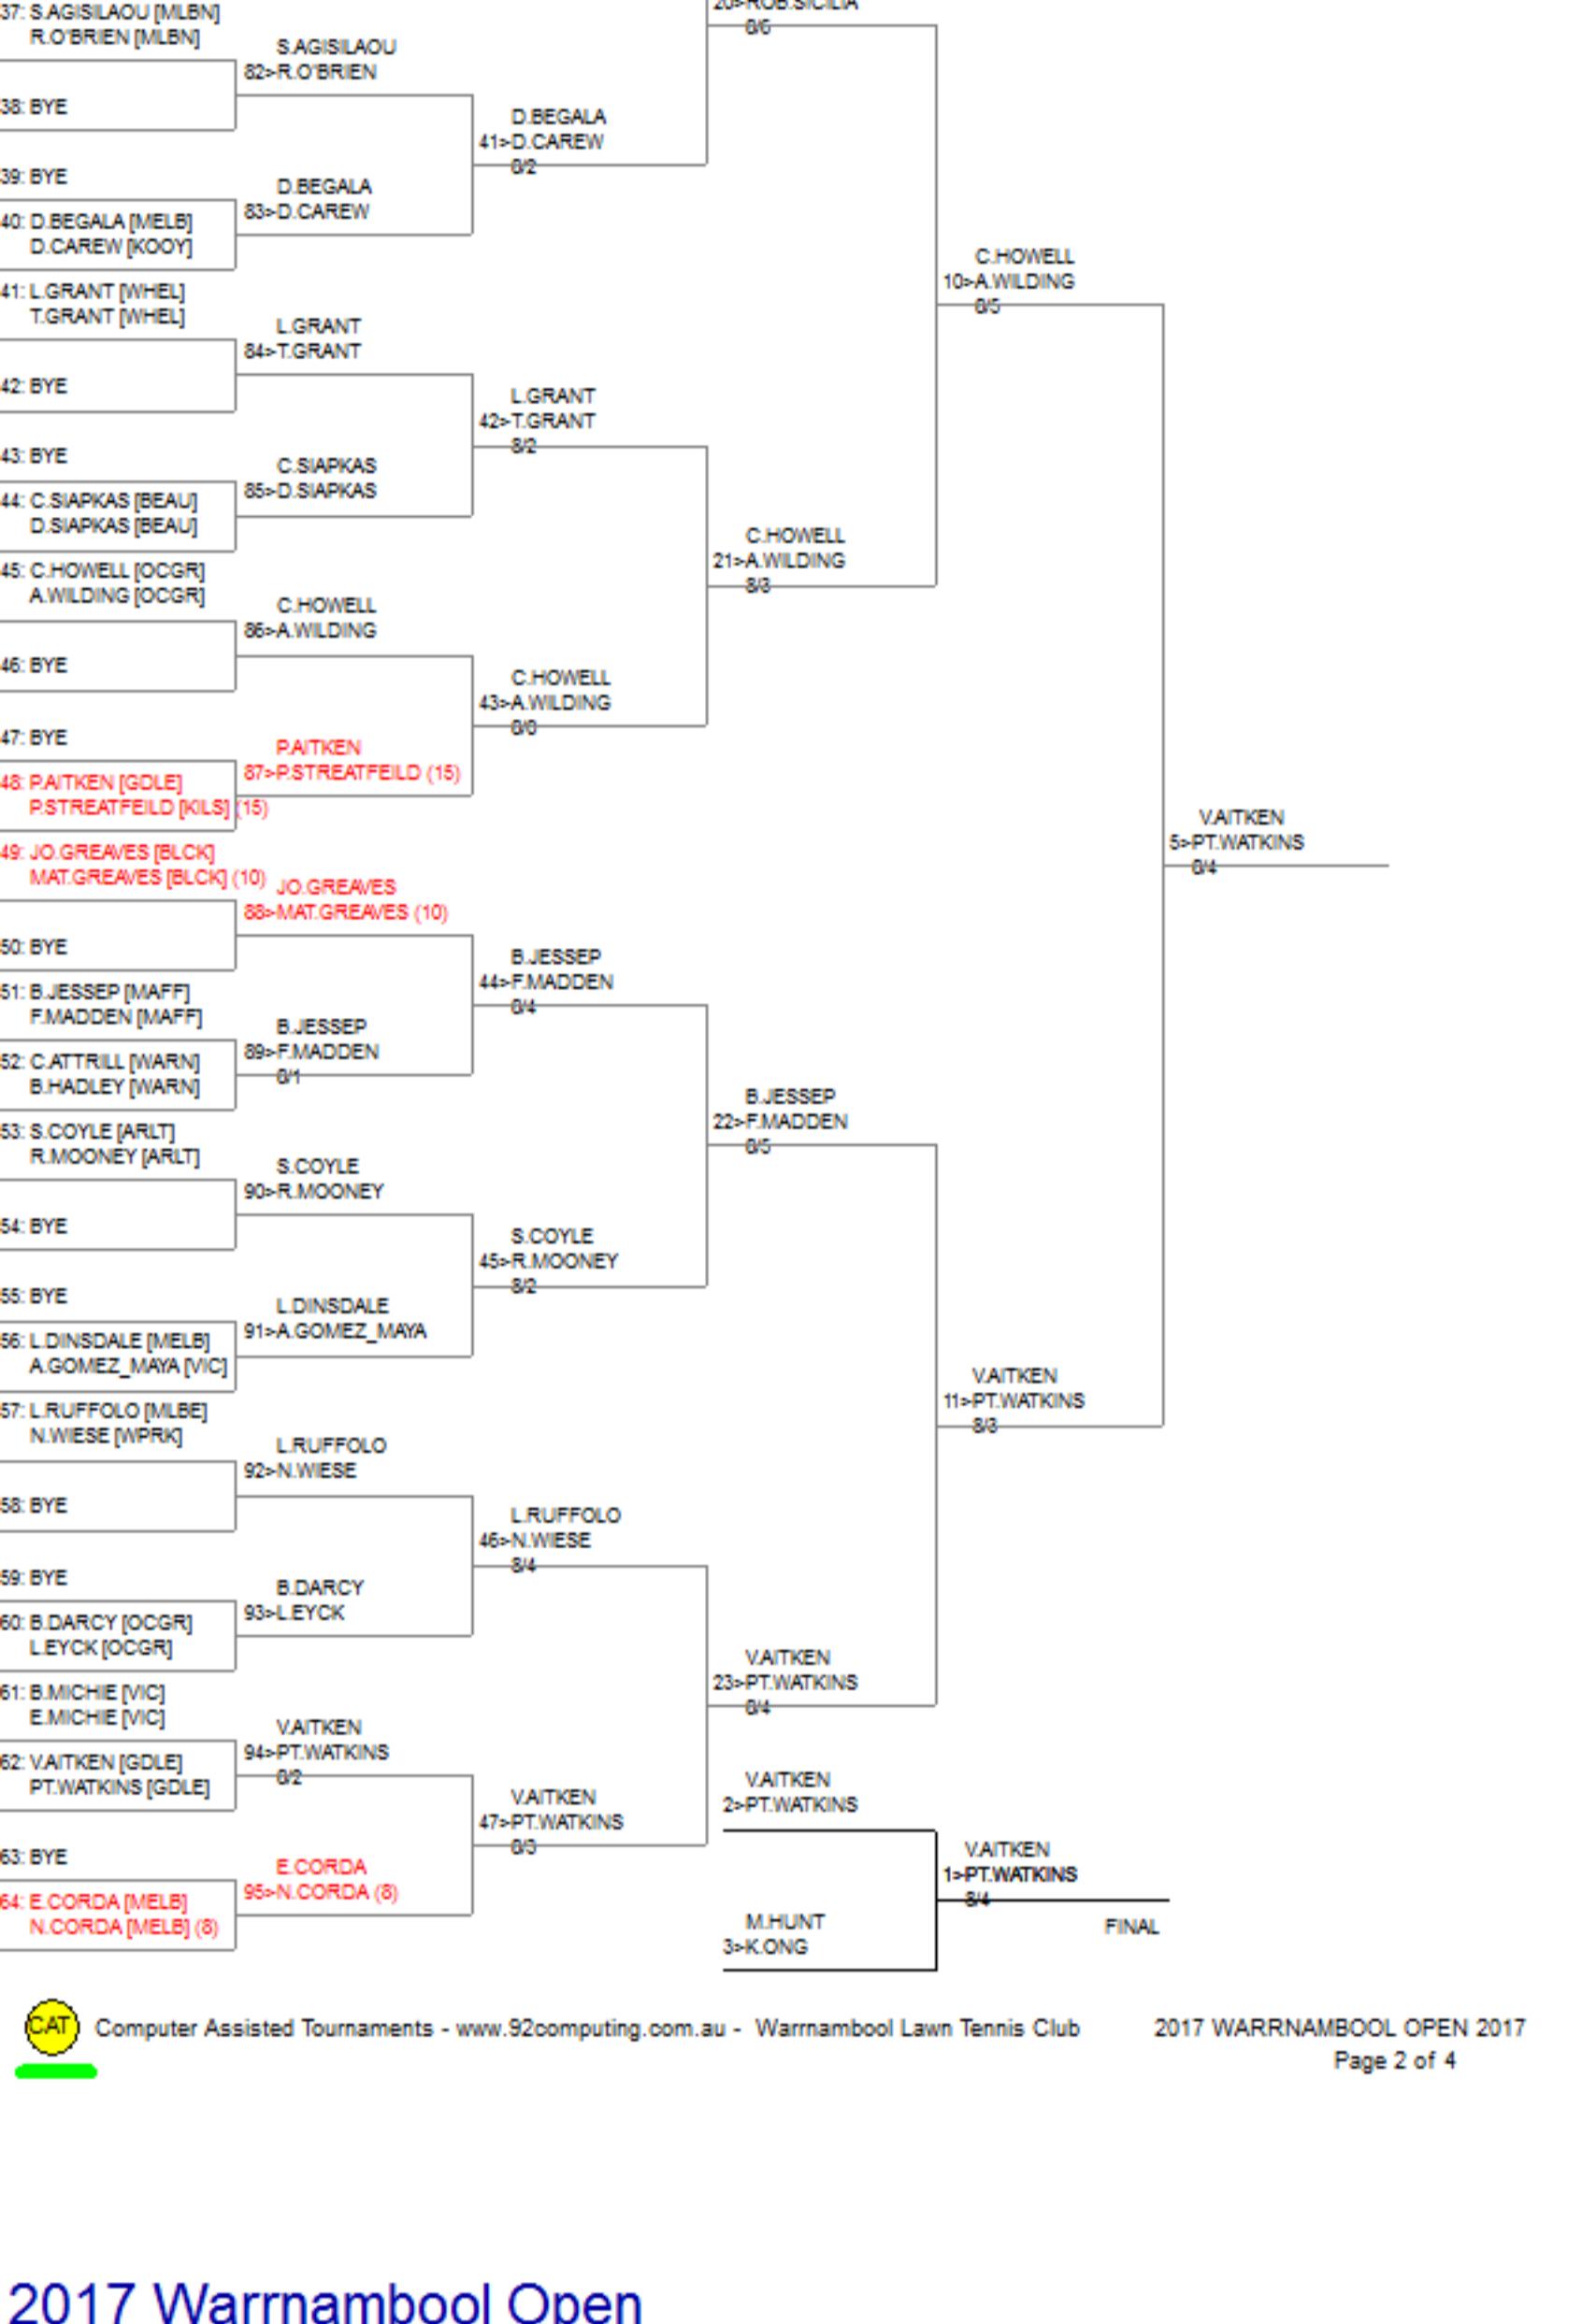

2017 Warrnambool Open

Event 32. D GRADE MIXED DOUBLES

Printed: 14/03/17 08:56:25

2017 Warrnambool Open

Event 32. D GRADE MIXED DOUBLES

Printed: 14/03/17 08:56:25

2017 Warrnambool Open

Event 32. D GRADE MIXED DOUBLES

Printed: 14/03/17 08:56:25

2017 Warrnambool Open

Event 32. D GRADE MIXED DOUBLES

Printed: 14/03/17 08:56:25