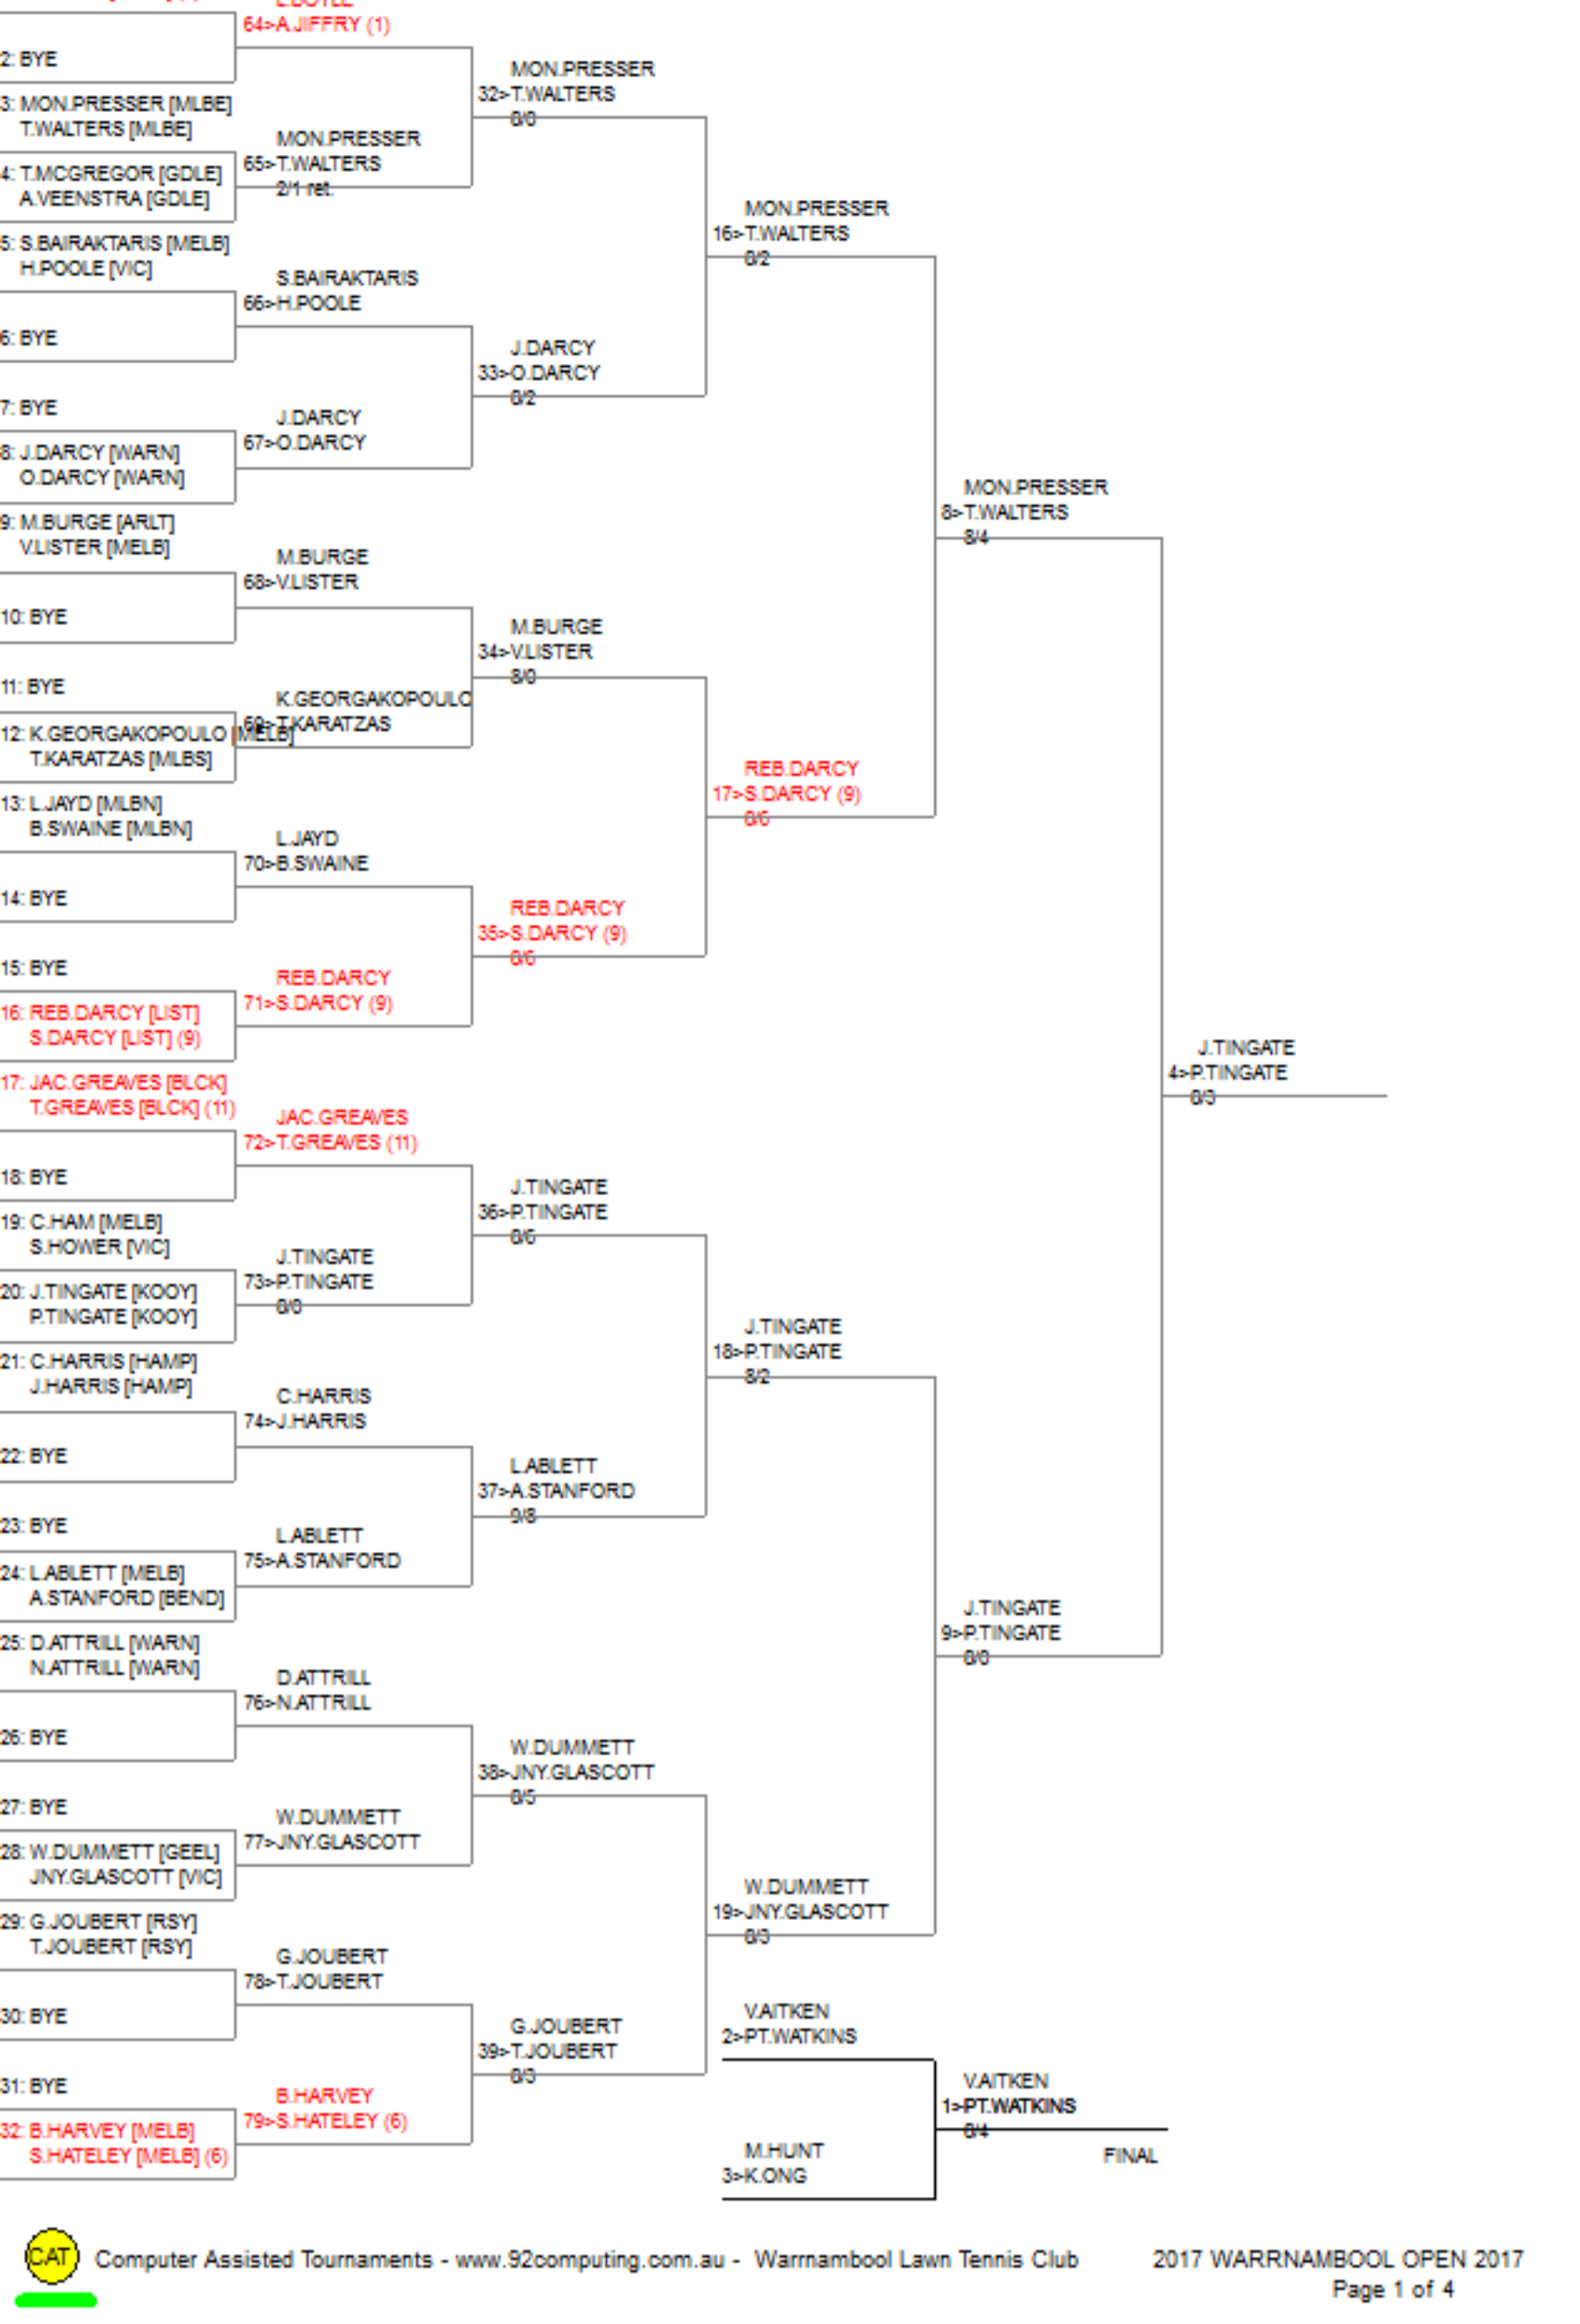

2017 Warrnambool Open

Event 32. D GRADE MIXED DOUBLES

Printed: 14/03/17 08:56:25

2017 Warrnambool Open

Event 32. D GRADE MIXED DOUBLES

Printed: 14/03/17 08:56:25

2017 Warrnambool Open

Event 32. D GRADE MIXED DOUBLES

Printed: 14/03/17 08:56:25

2017 Warrnambool Open

Event 32. D GRADE MIXED DOUBLES

Printed: 14/03/17 08:56:25