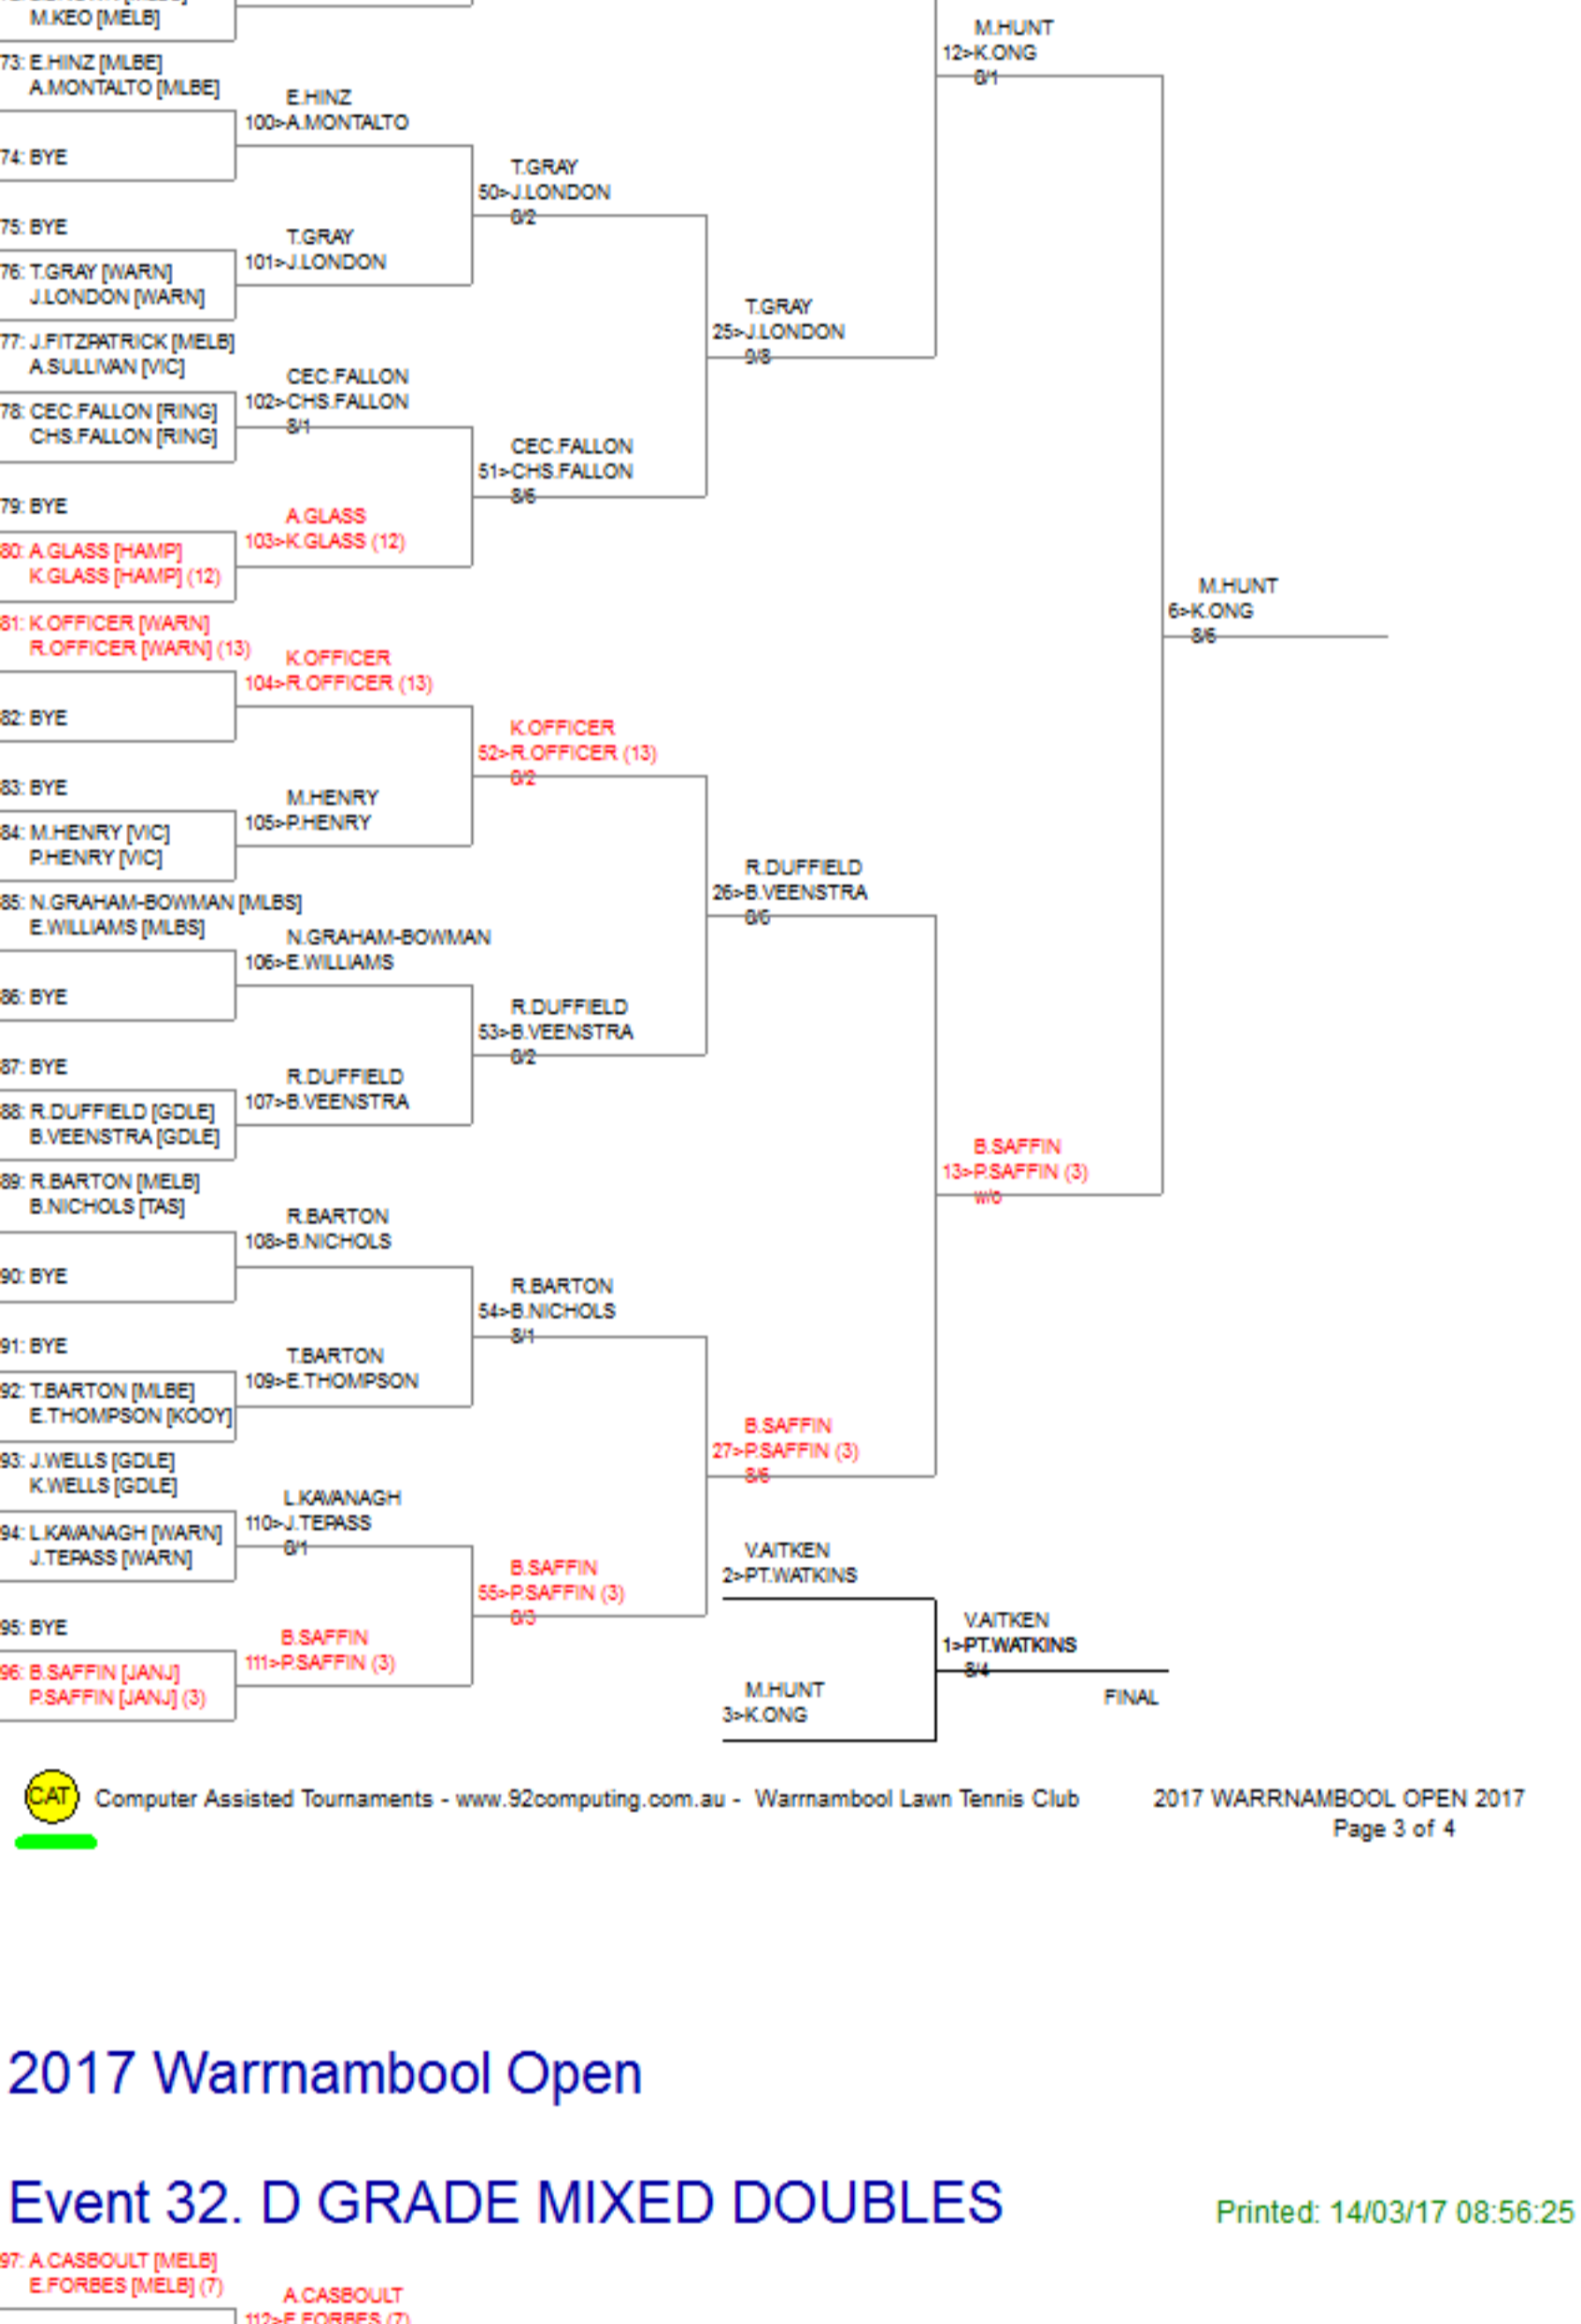

2017 Warrnambool Open

Event 32. D GRADE MIXED DOUBLES

Printed: 14/03/17 08:56:25

2017 Warrnambool Open

Event 32. D GRADE MIXED DOUBLES

Printed: 14/03/17 08:56:25

2017 Warrnambool Open

Event 32. D GRADE MIXED DOUBLES

Printed: 14/03/17 08:56:25

2017 Warrnambool Open

Event 32. D GRADE MIXED DOUBLES

Printed: 14/03/17 08:56:25