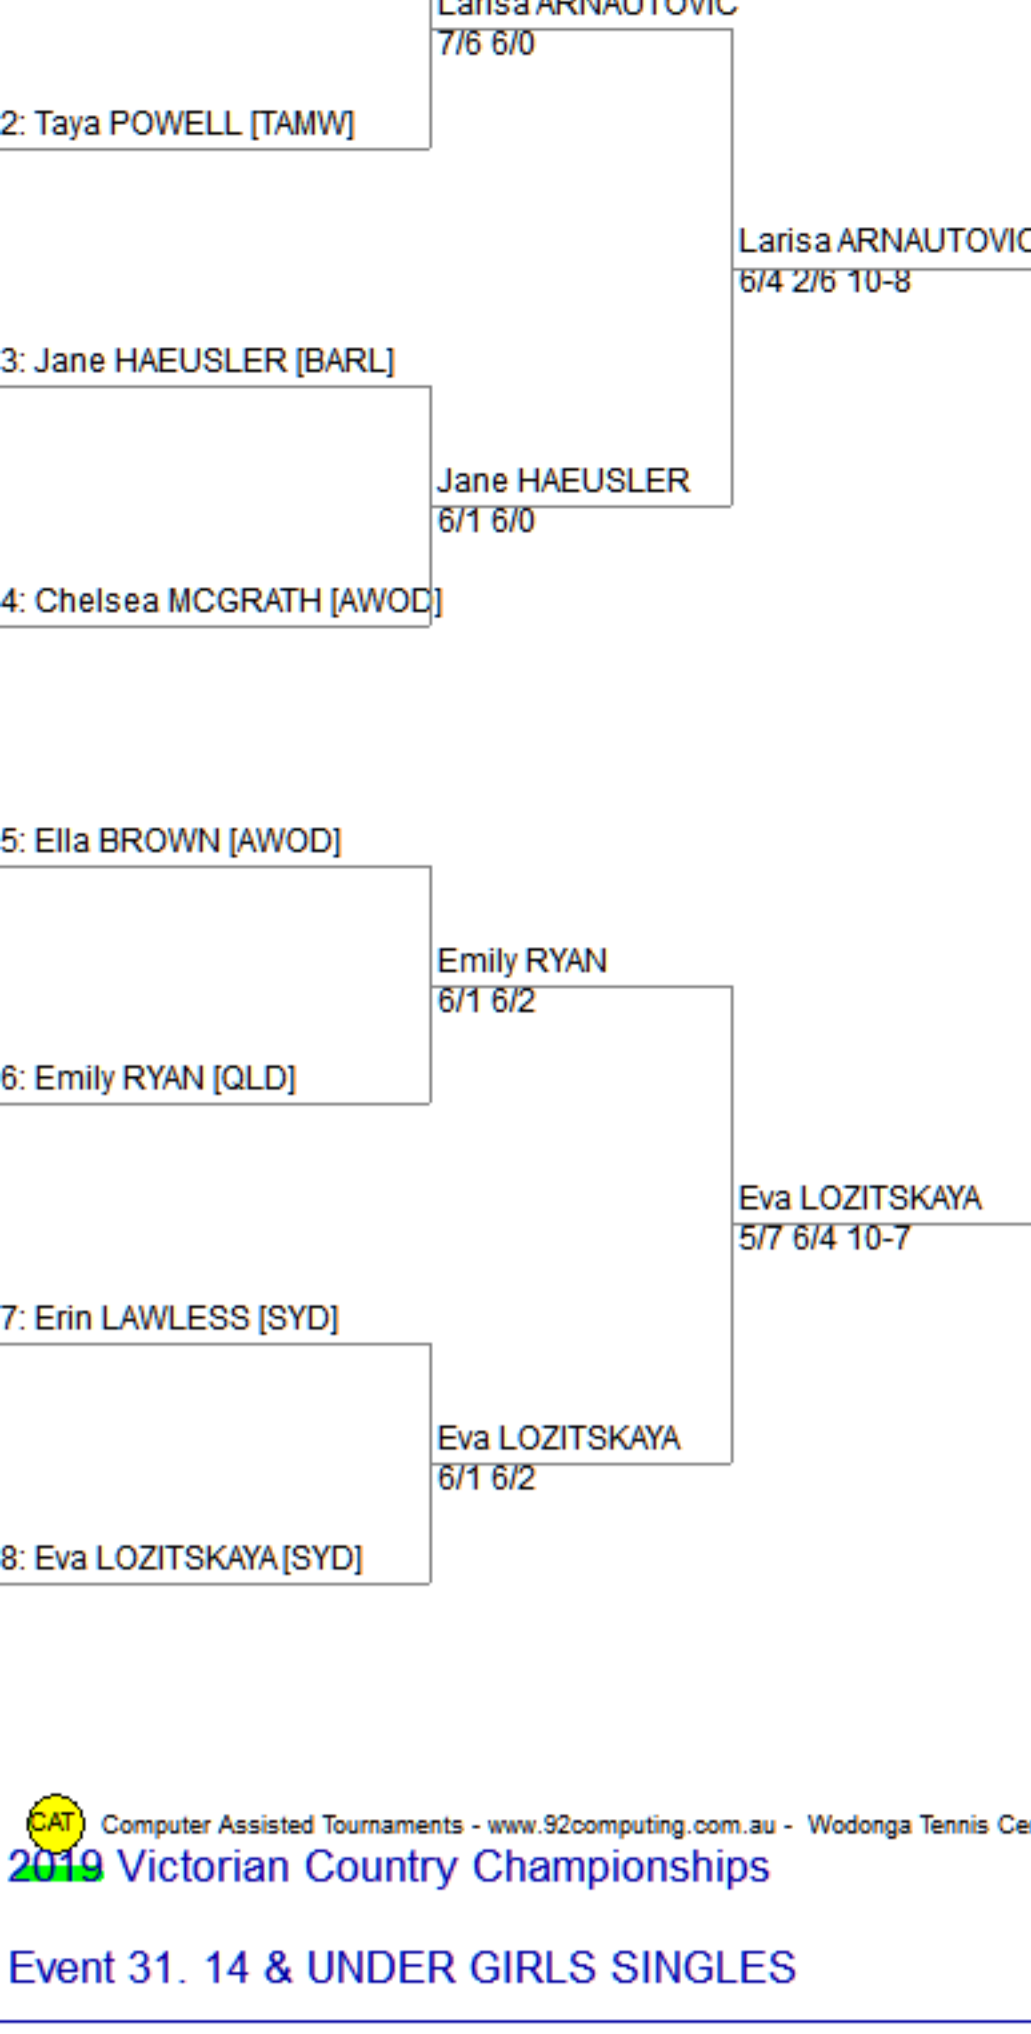

1: Larisa ARNAUTOVIC [SYD]

Seeded players

Division 1 of 8

Players	1	2	3	4	Totals
1 Ruby HODGKIN [AWOD]	CAT	.66 .11	.00 .66		1 2 100%
2 Natalia KOWALCZYK [MELB]	.11 .66	CAT	.01 .66		0 0 0%
3 Larisa ARNAUTOVIC [SYD]	.66 .00	.66 .01	CAT		2 4 --%
4 BYE				CAT	0 0 0%