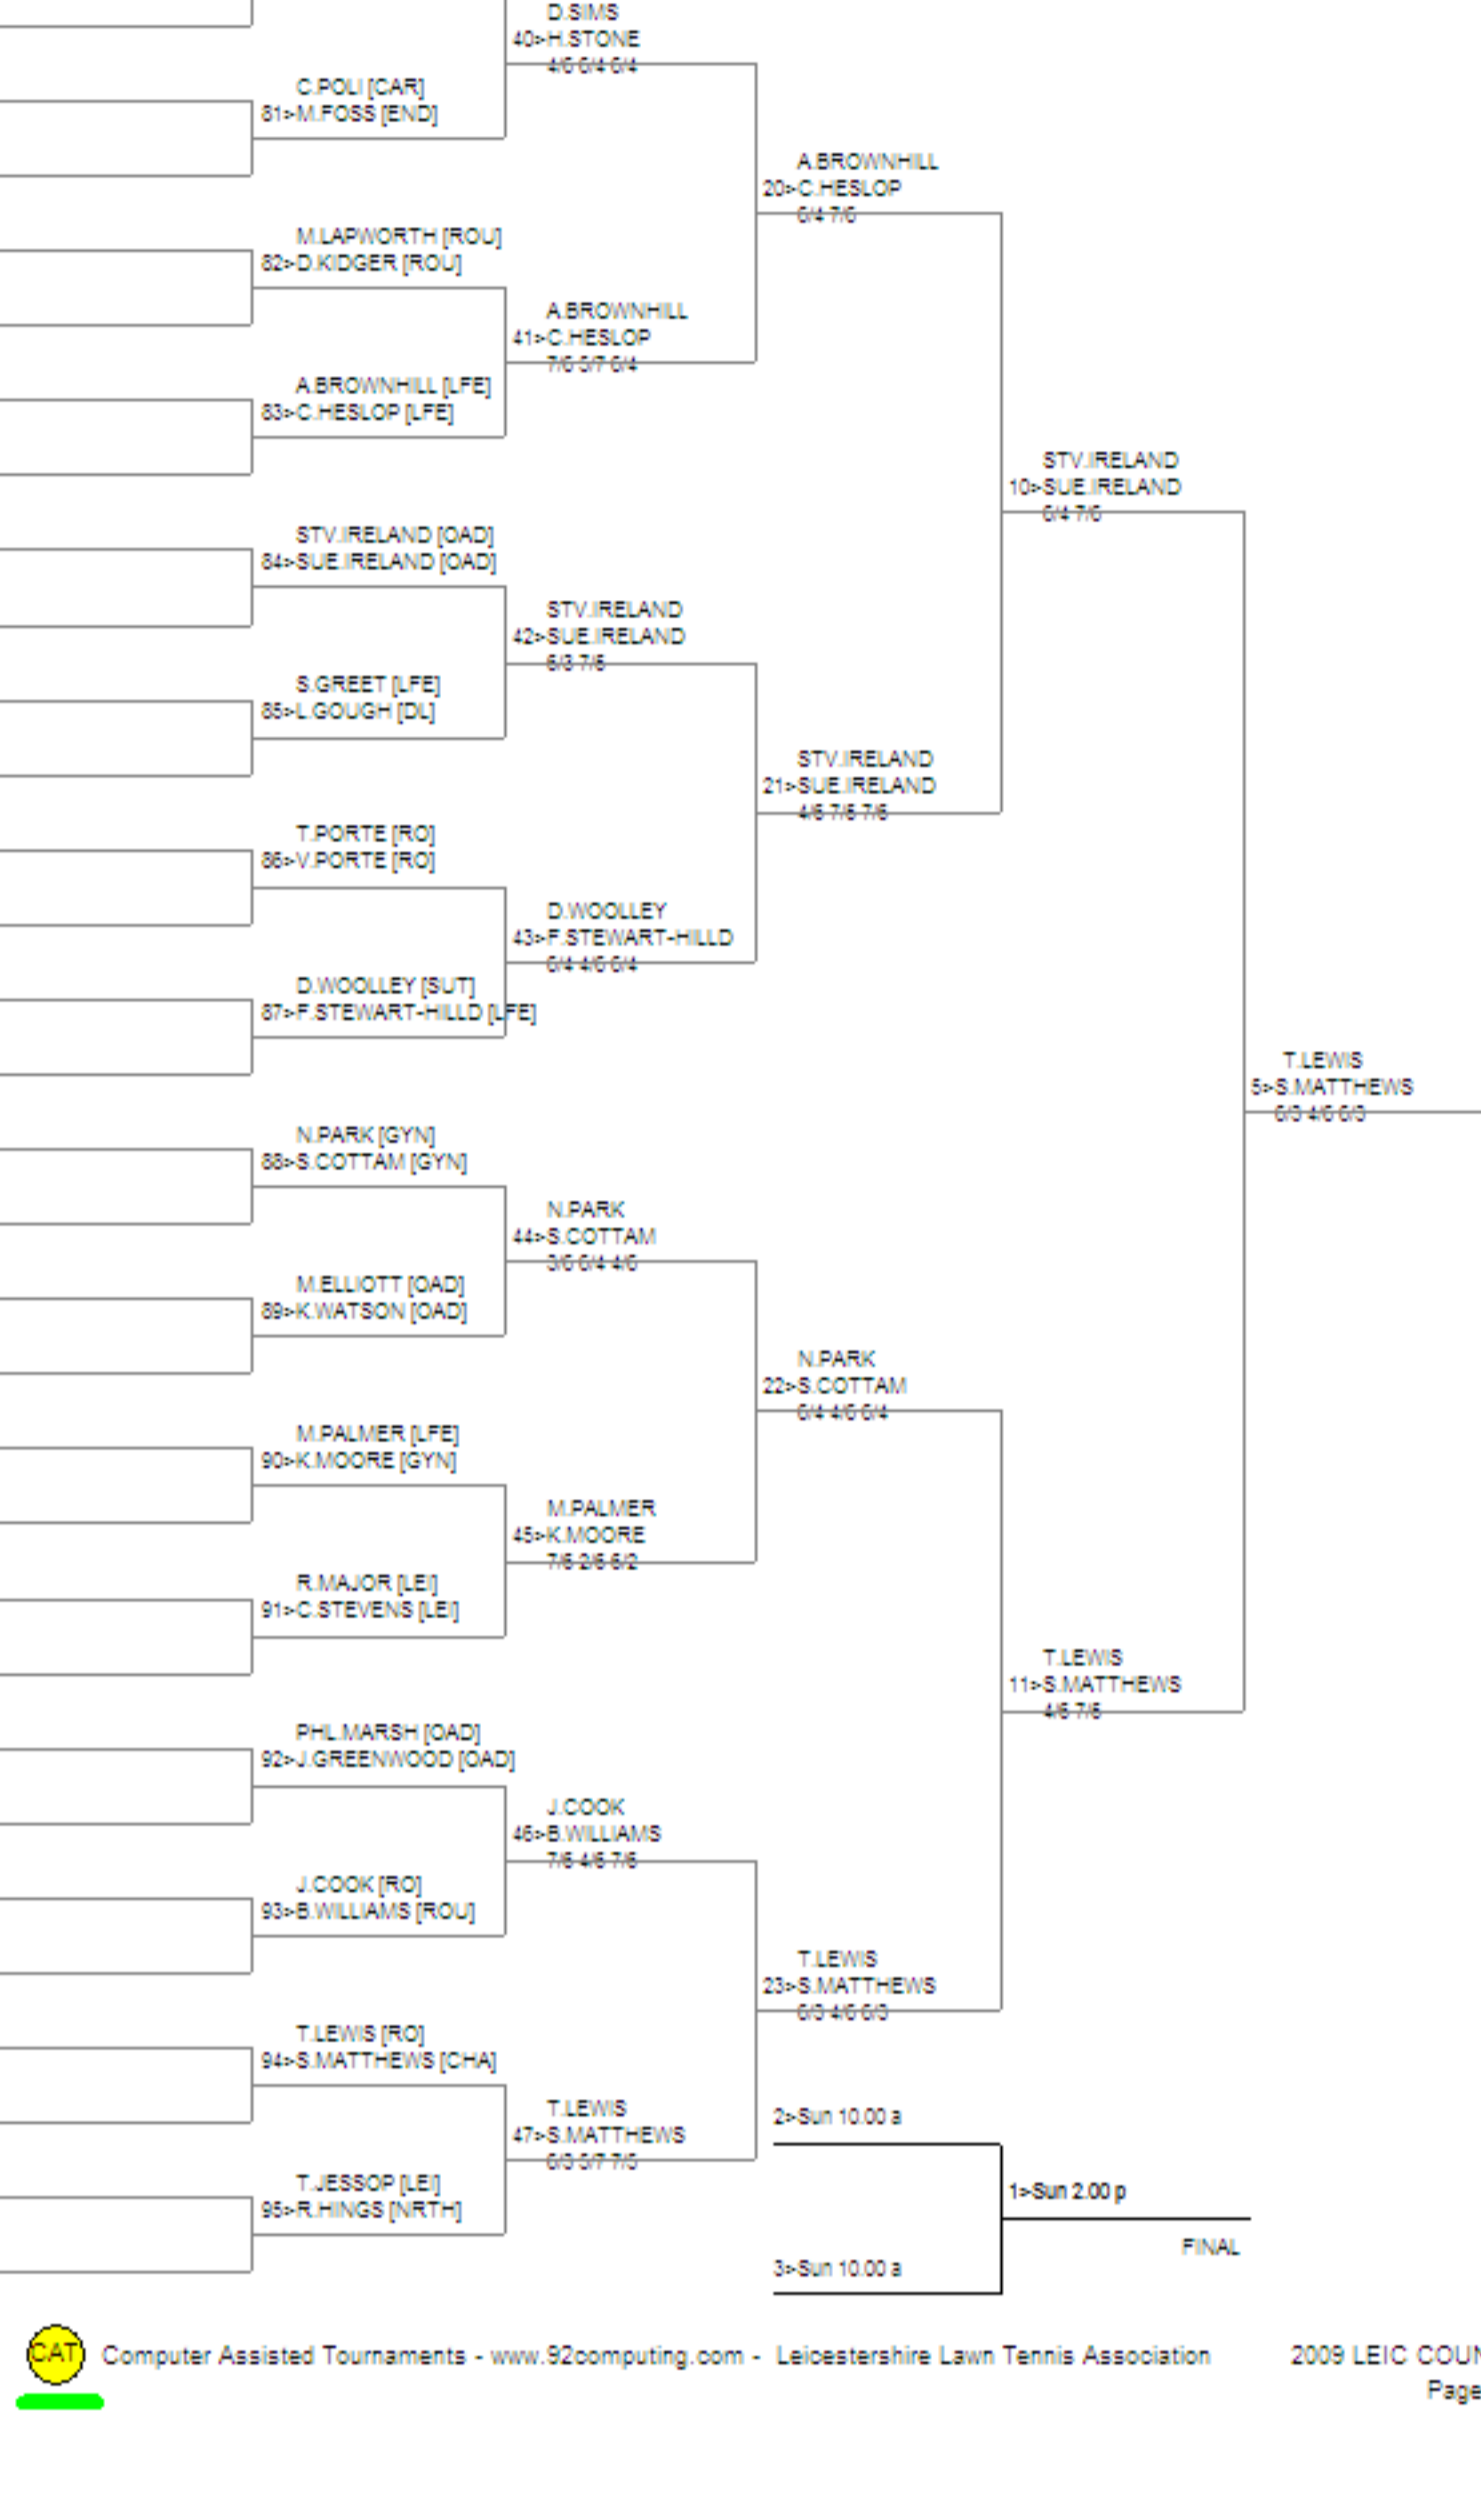

Event 24. HANDICAP MIXED DOUBLES

Printed: 01/08/2009 21:12:08

Event 24. HANDICAP MIXED DOUBLES

Printed: 01/08/2009 21:12:08

Event 24. HANDICAP MIXED DOUBLES

Printed: 01/08/2009 21:12:08

Event 24. HANDICAP MIXED DOUBLES