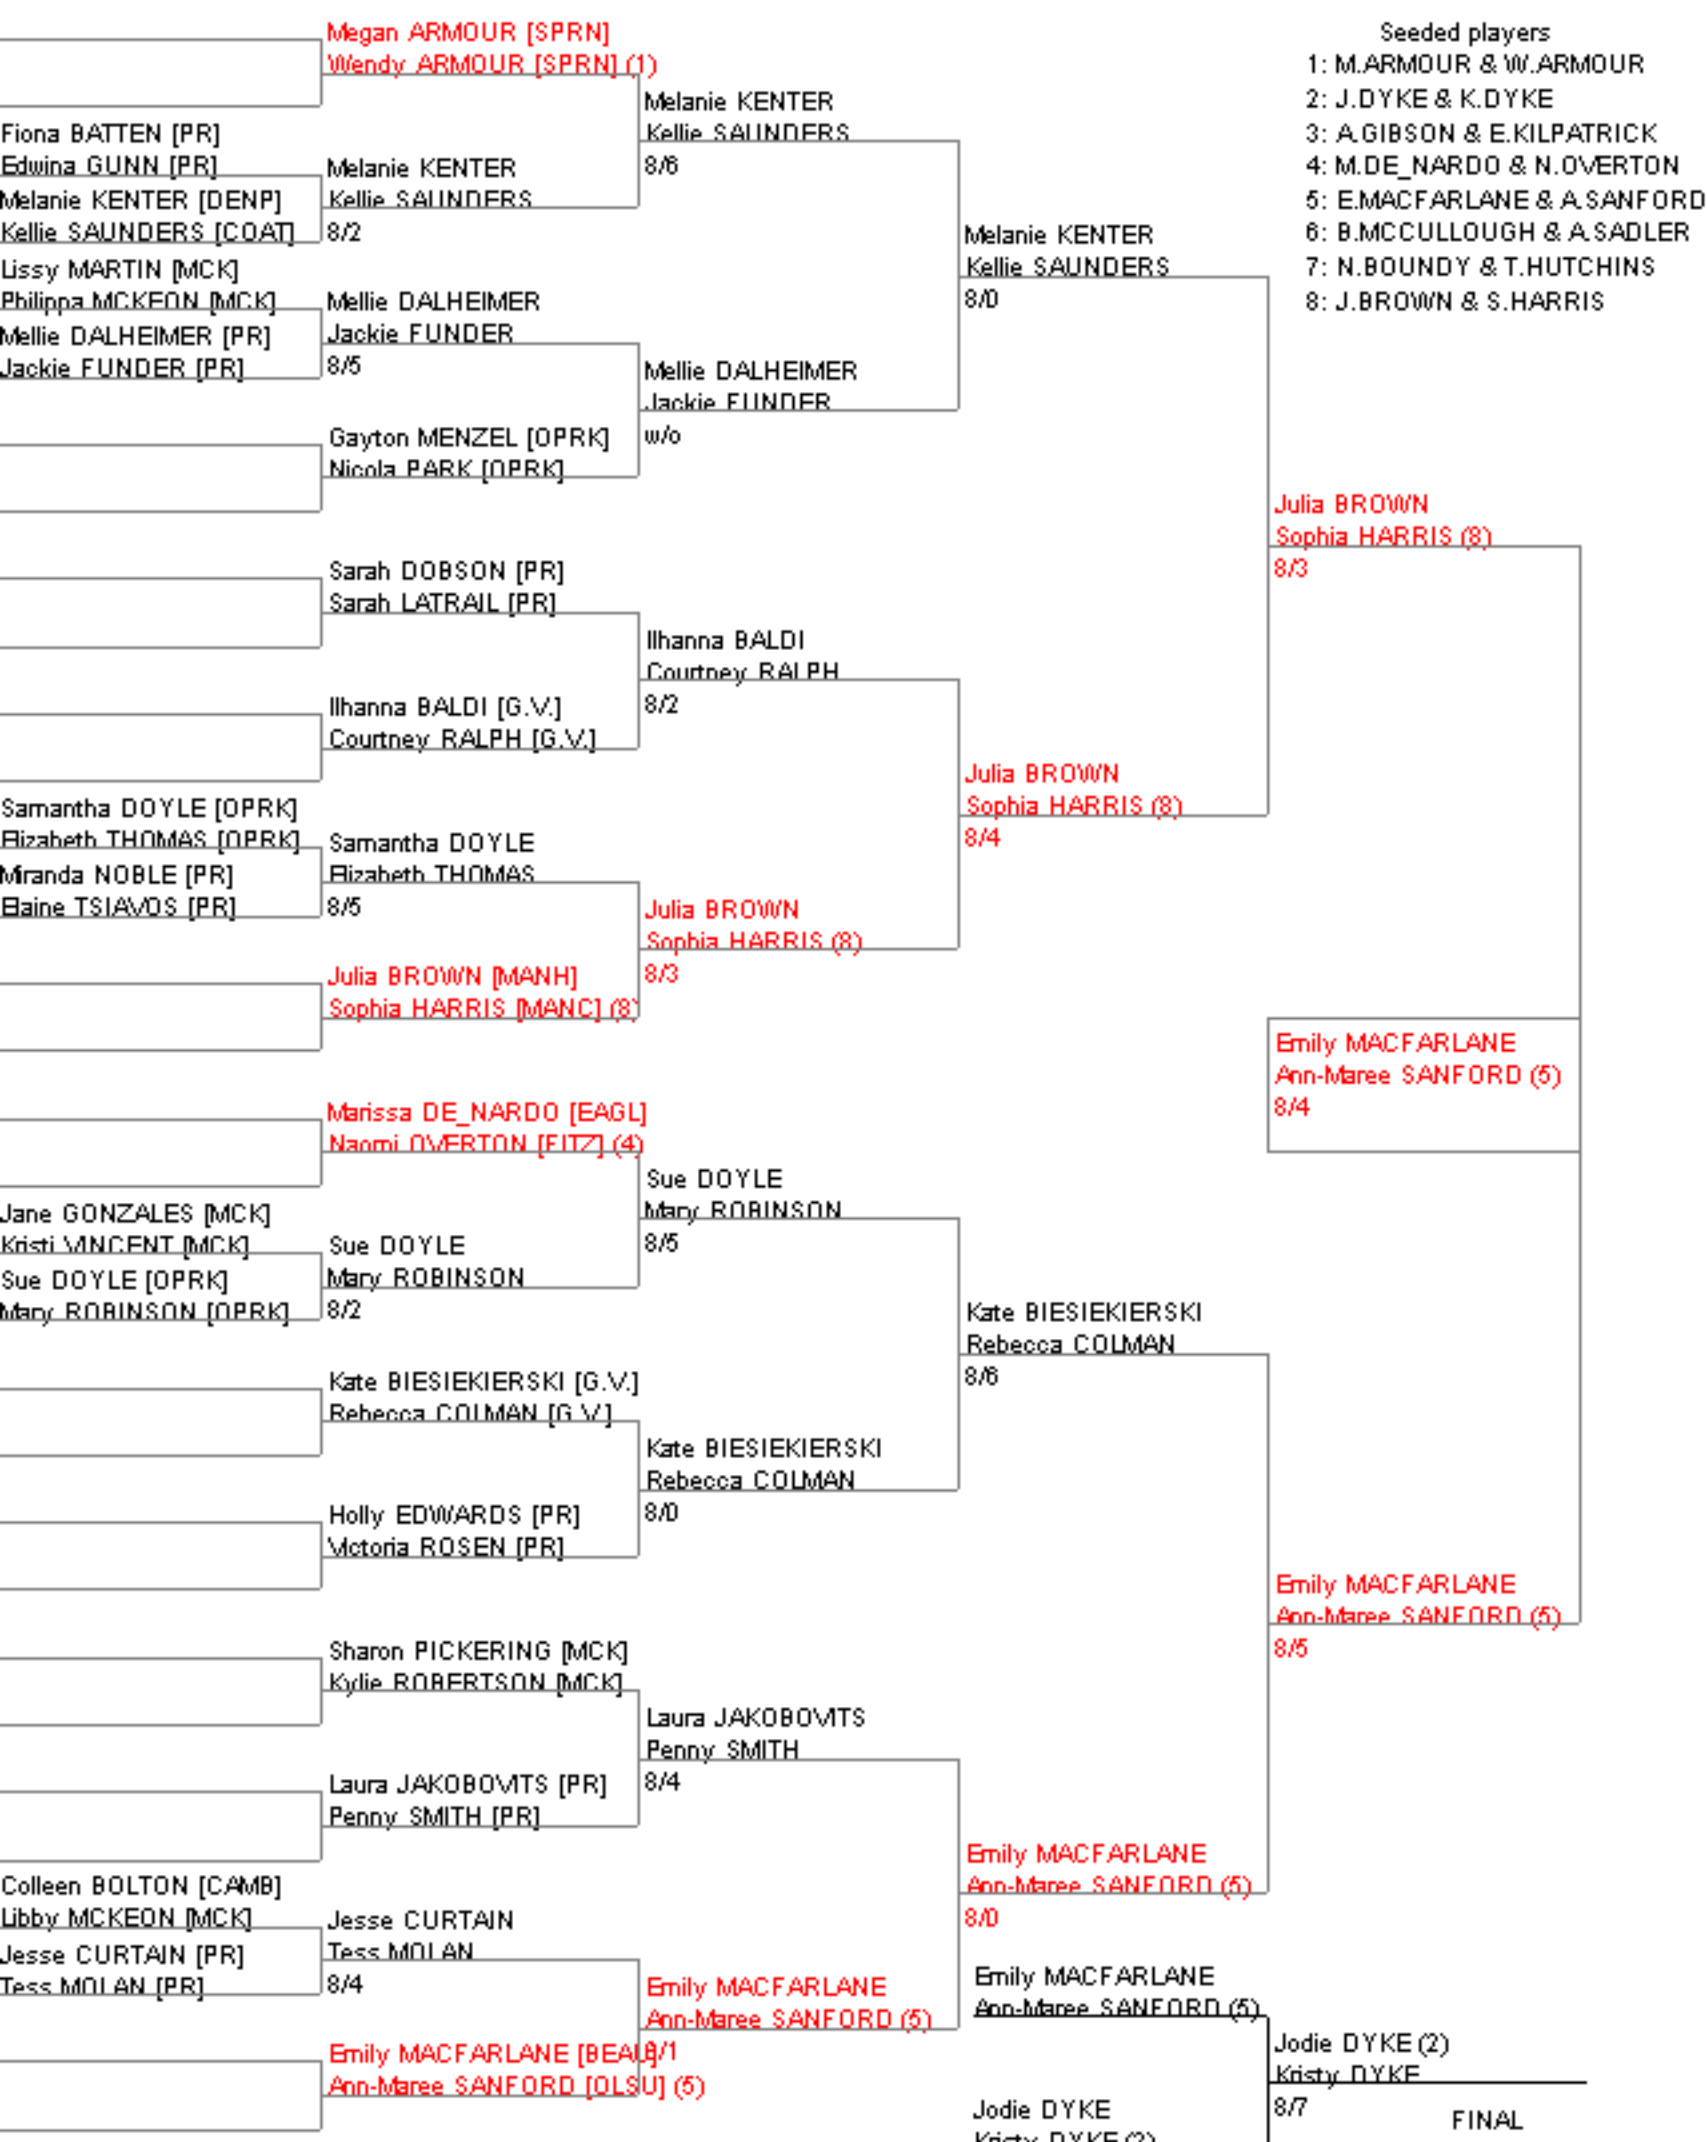

2005 Shepparton Easter Tournament

Event 21. C GRADE WOMENS DOUBLES

Printed: 28/03/2005 17:27:24

2005 Shepparton Easter Tournament

Event 21. C GRADE WOMENS DOUBLES

Printed: 28/03/2005 17:27:24