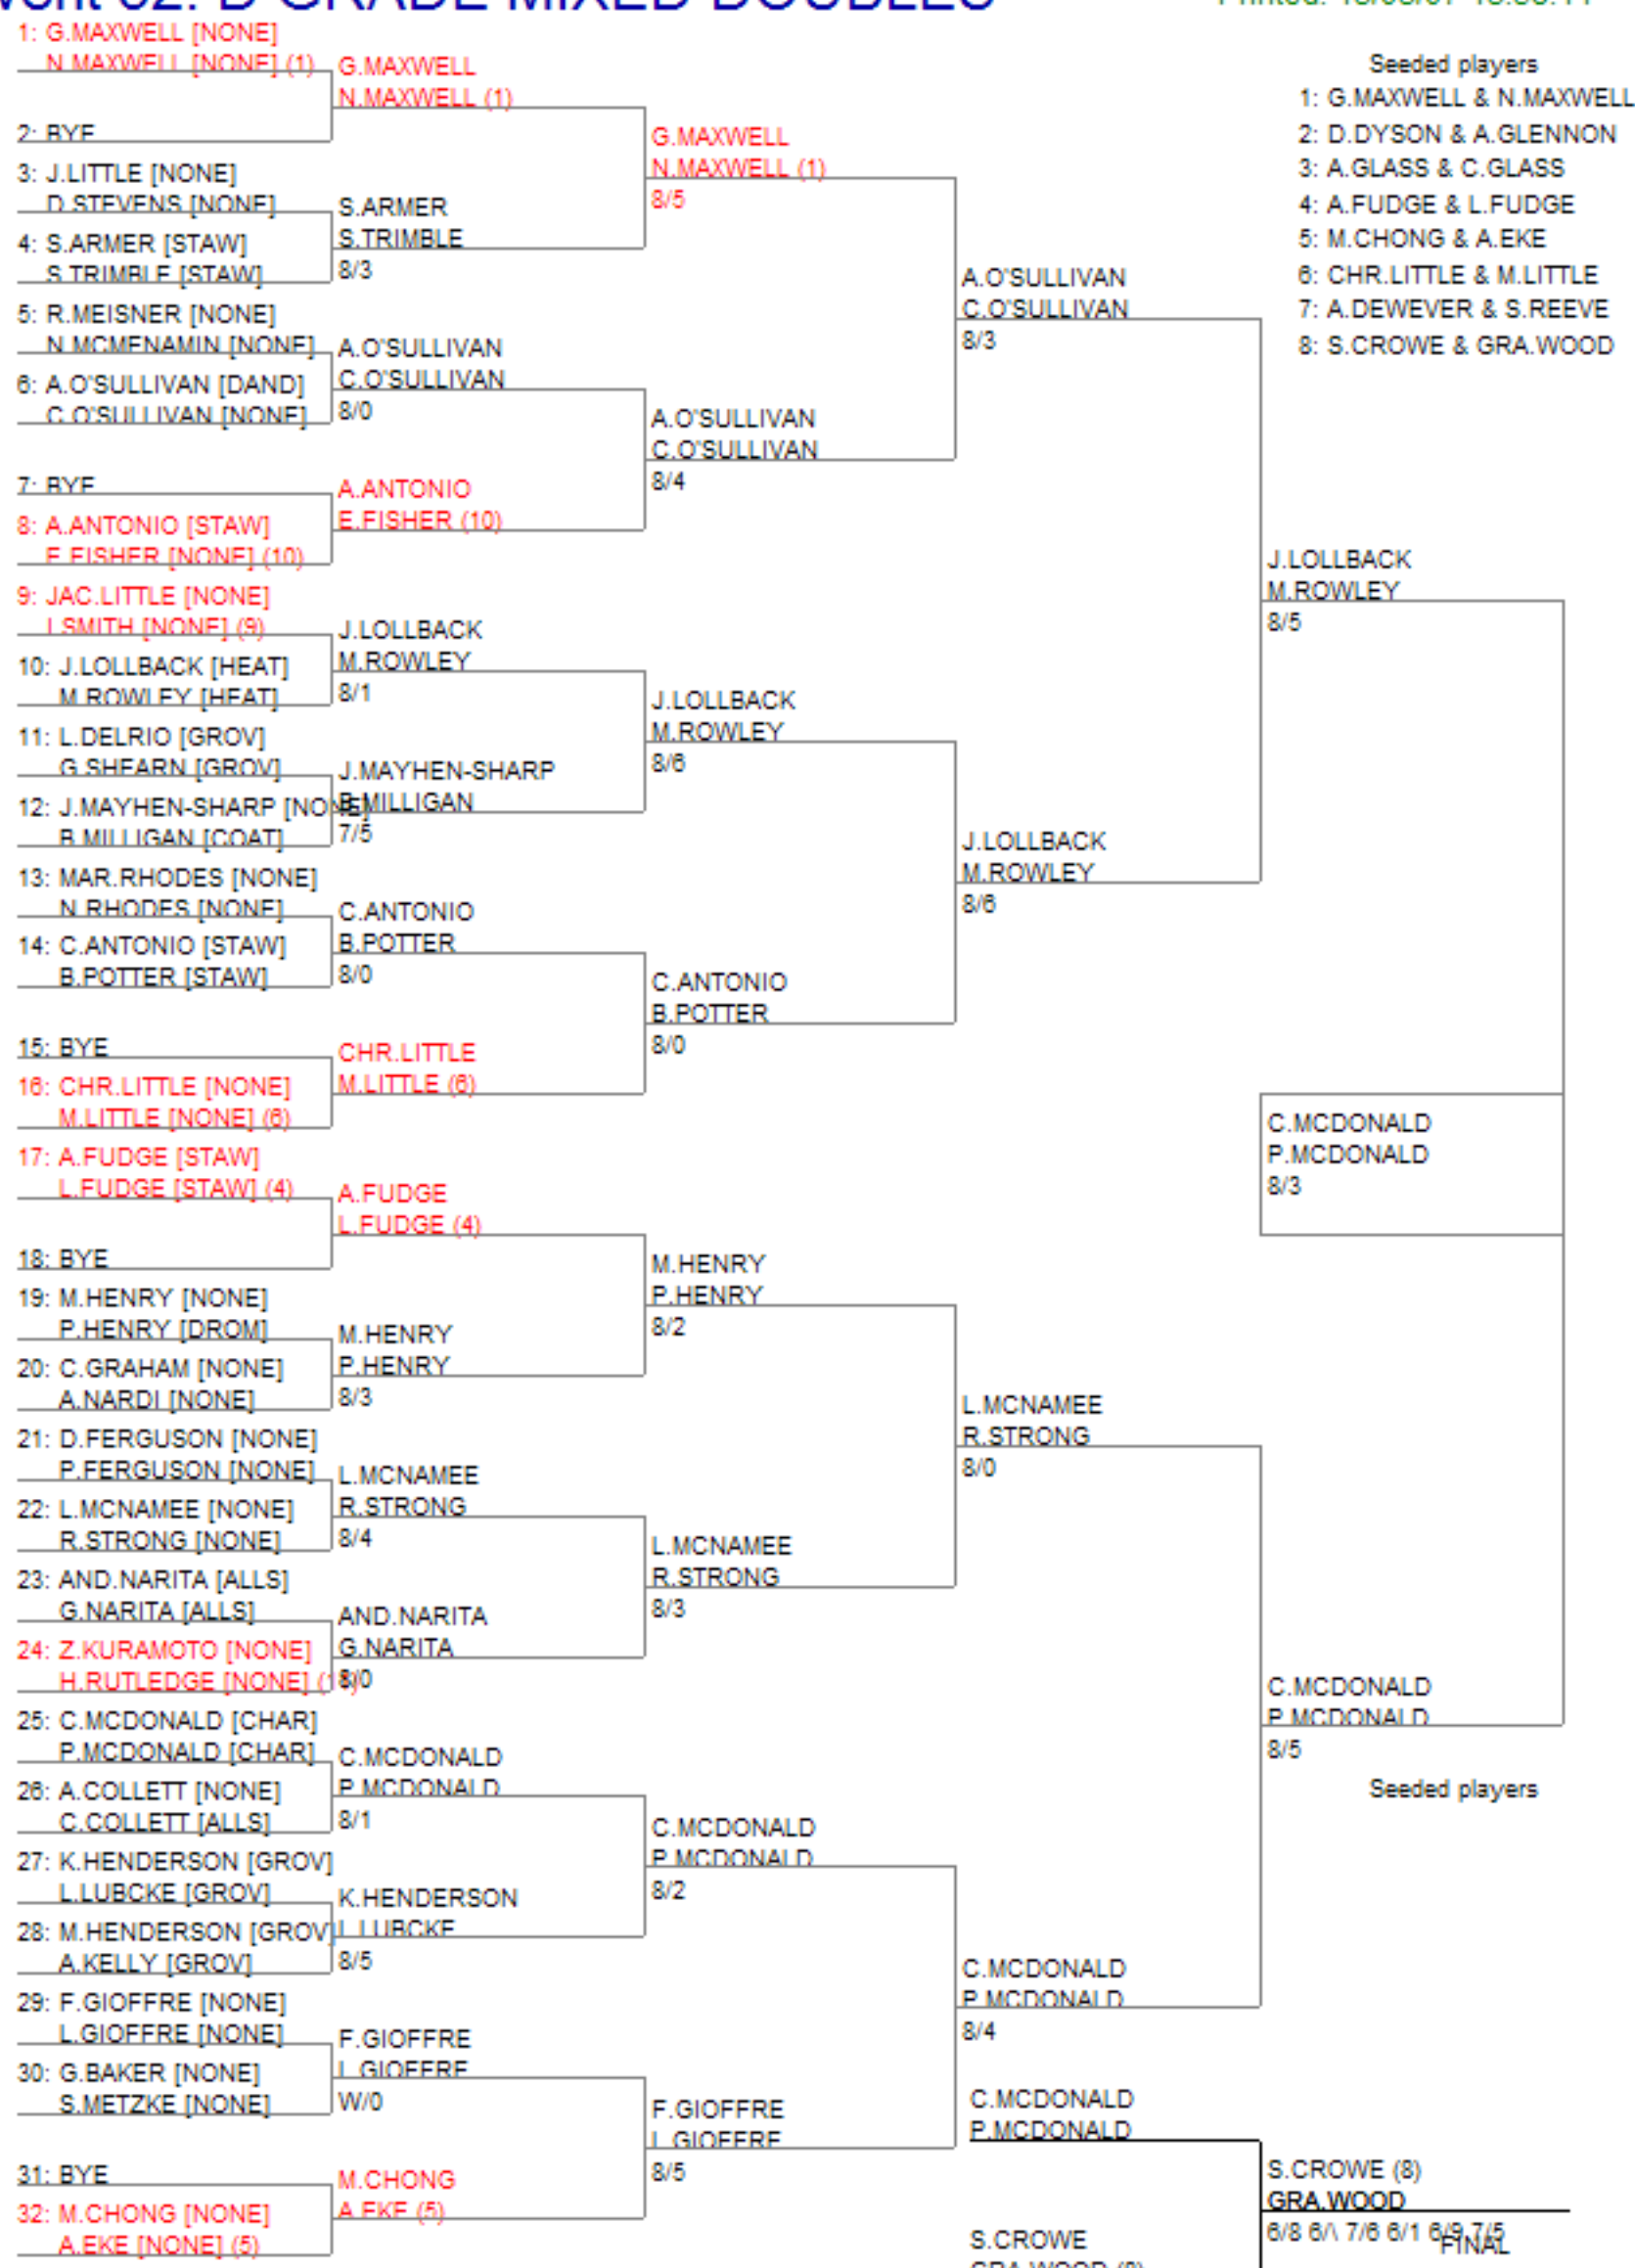

# Warrnambool 2007

## Event 32. D GRADE MIXED DOUBLES

Printed: 13/03/07 13:58:11